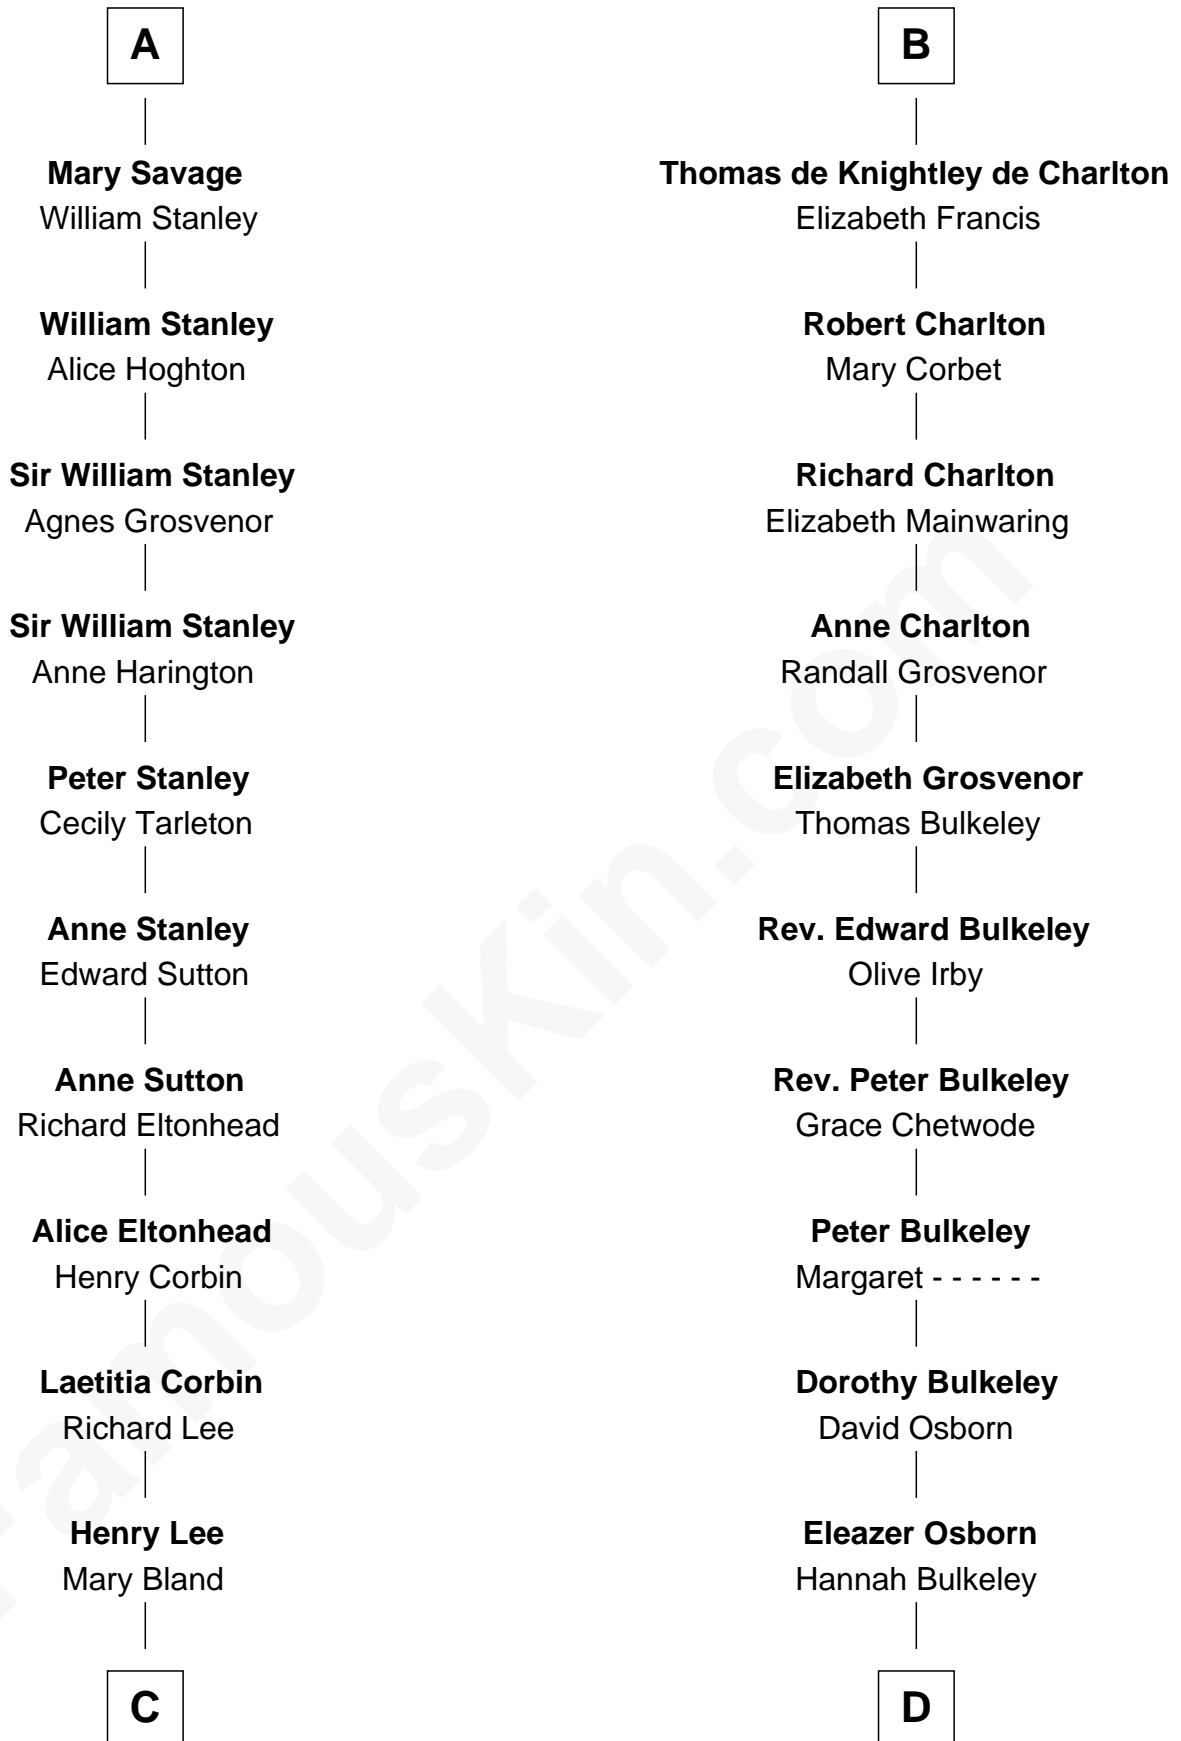

FamousKin.com Relationship Chart of

Fitzhugh Lee

40th Governor of Virginia

20th cousin of

Jay Gould

American Railroad "Robber Baron"

C

Col. Henry Lee

Lucy Grymes

Maj. Gen. Henry Lee

Anne Hill Carter

Sydney Smith Lee

Anna Maria Mason

Fitzhugh Lee

40th Governor of Virginia

D

Eleazer Osborn

Sarah Burr

Anna Osborn

Abraham Gould

John Burr Gould

Mary More

Jay Gould

"Robber Baron"