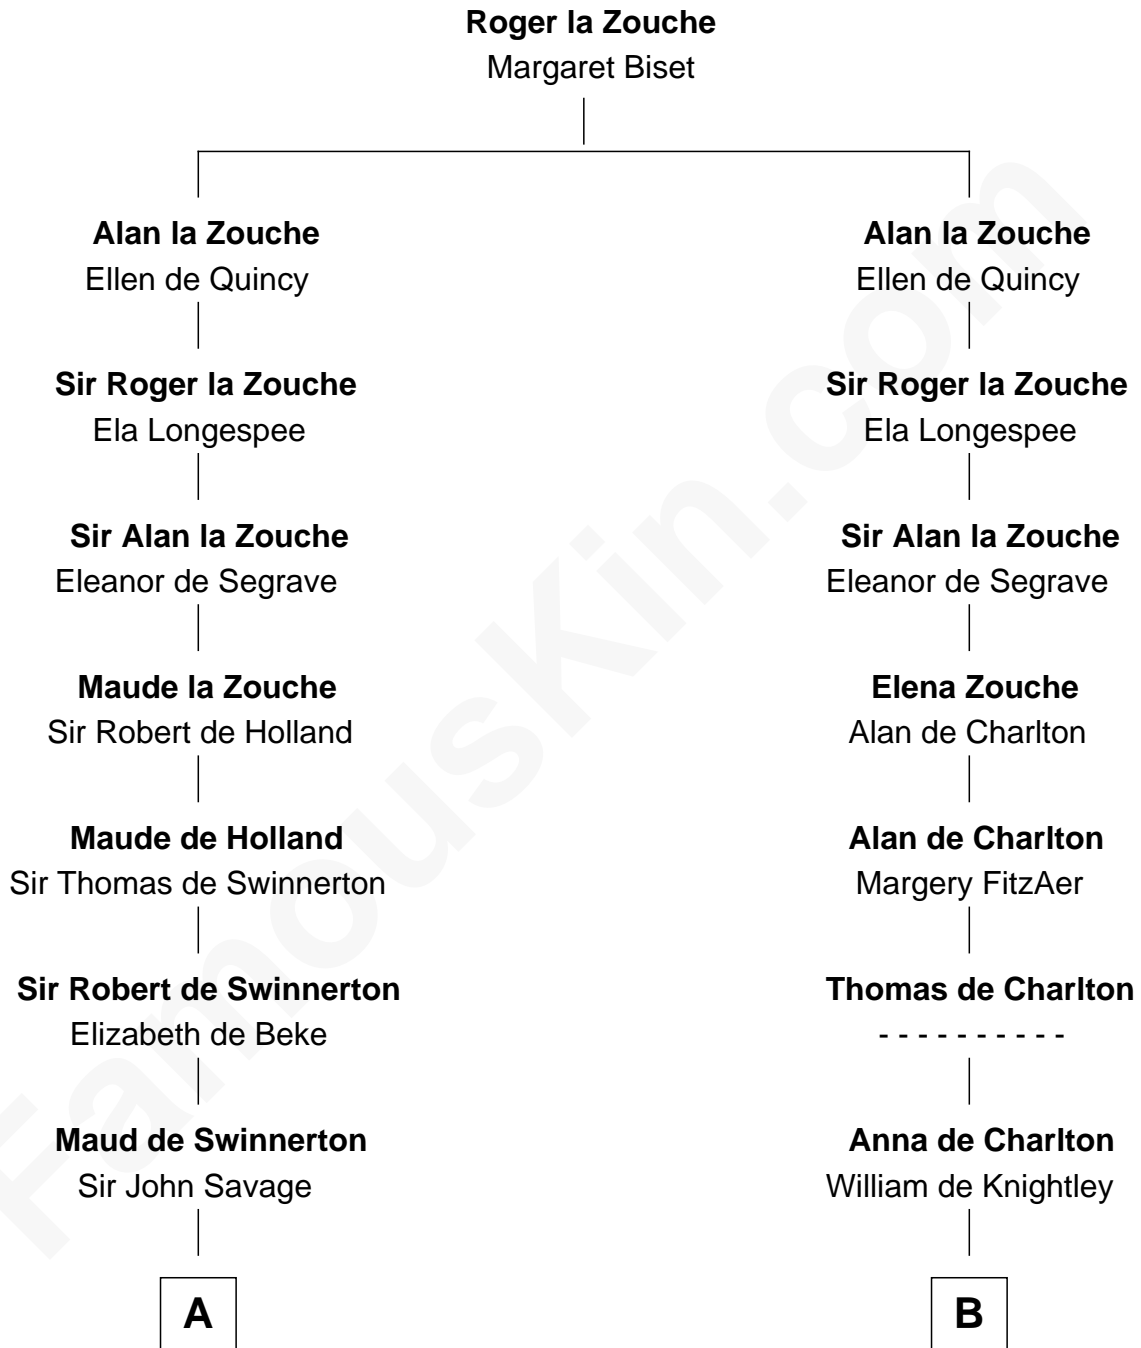

FamousKin.com Relationship Chart of

Fitzhugh Lee

40th Governor of Virginia

20th cousin of

Jay Gould

American Railroad "Robber Baron"

C

Col. Henry Lee

Lucy Grymes

Maj. Gen. Henry Lee

Anne Hill Carter

Sydney Smith Lee

Anna Maria Mason

Fitzhugh Lee

40th Governor of Virginia

D

Eleazer Osborn

Sarah Burr

Anna Osborn

Abraham Gould

John Burr Gould

Mary More

Jay Gould

"Robber Baron"