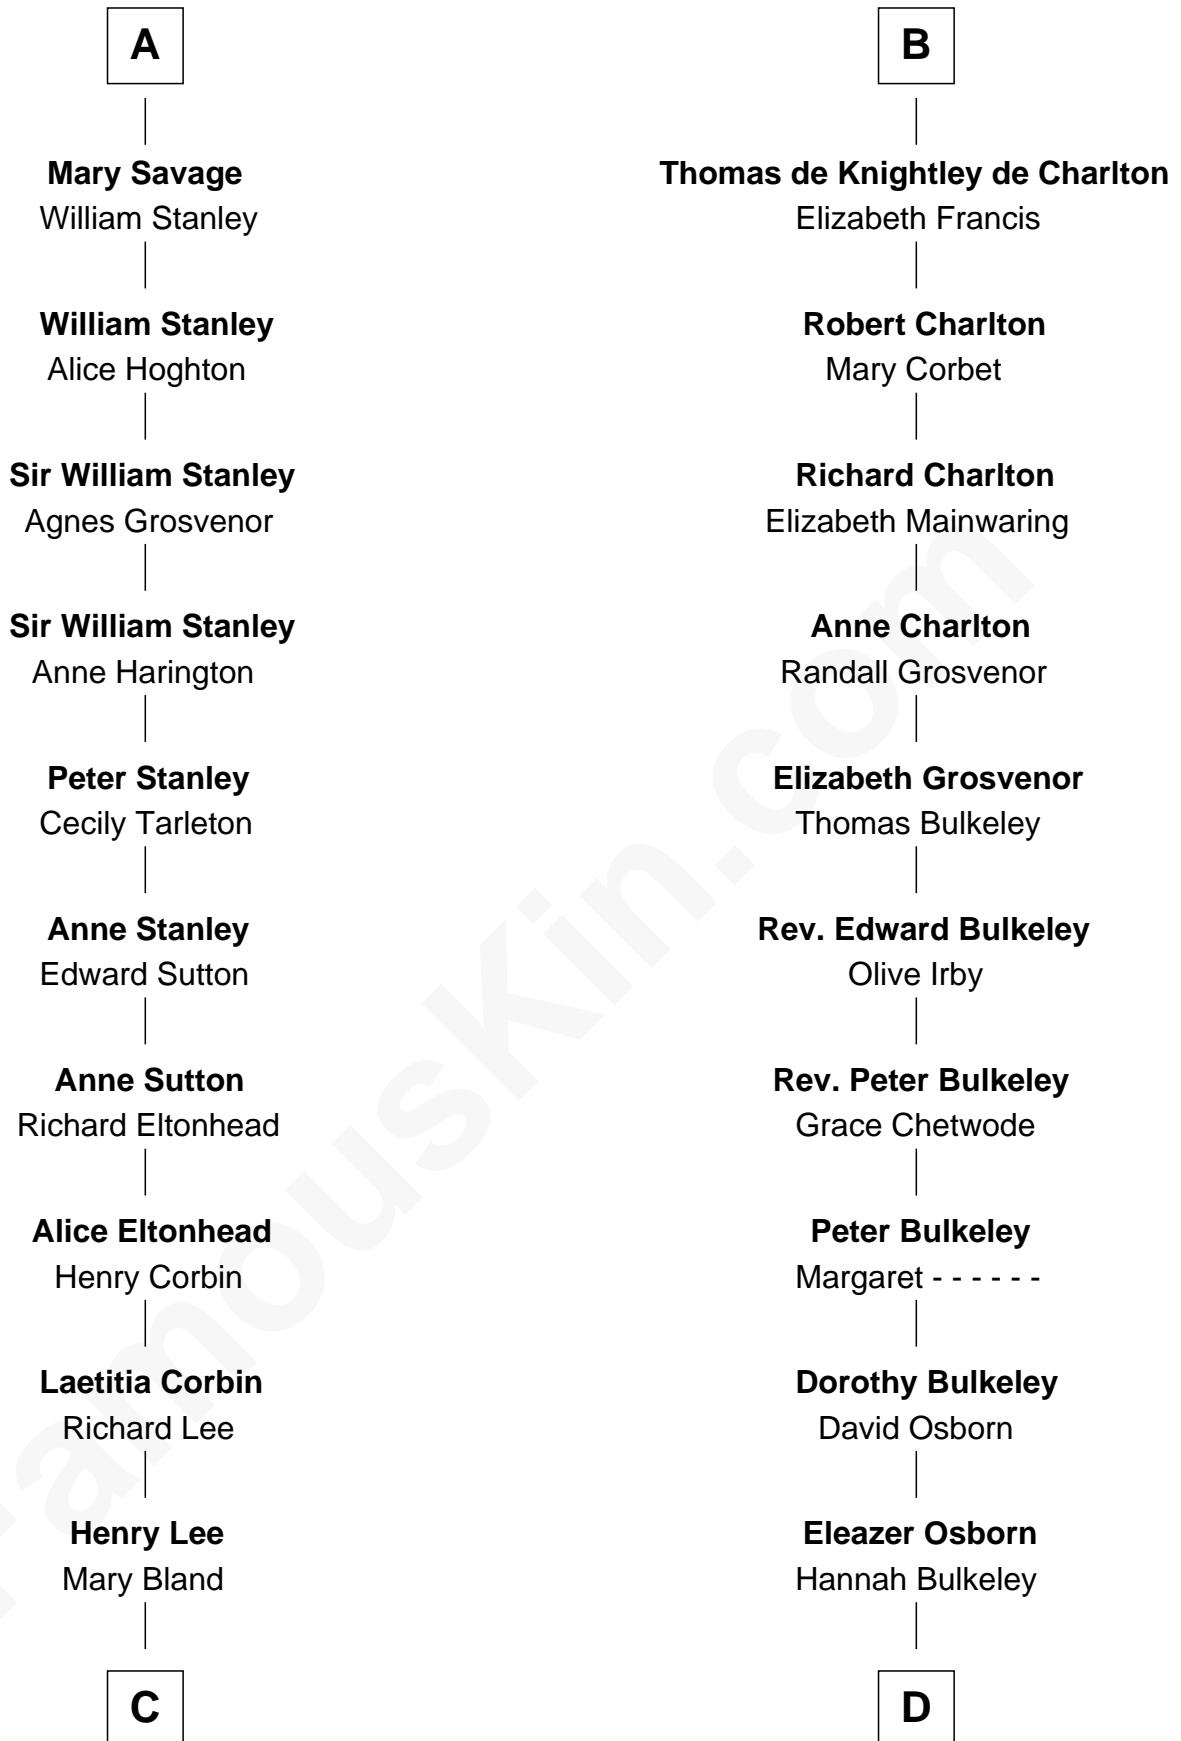

# FamousKin.com Relationship Chart of

**Fitzhugh Lee**

40th Governor of Virginia

20th cousin of

**Jay Gould**

American Railroad "Robber Baron"

Walter de Ridelisford

**C**

**Col. Henry Lee**

Lucy Grymes

**Maj. Gen. Henry Lee**

Anne Hill Carter

**Sydney Smith Lee**

Anna Maria Mason

**Fitzhugh Lee**

*40th Governor of Virginia*

*"Robber Baron"*

FamousKin.com