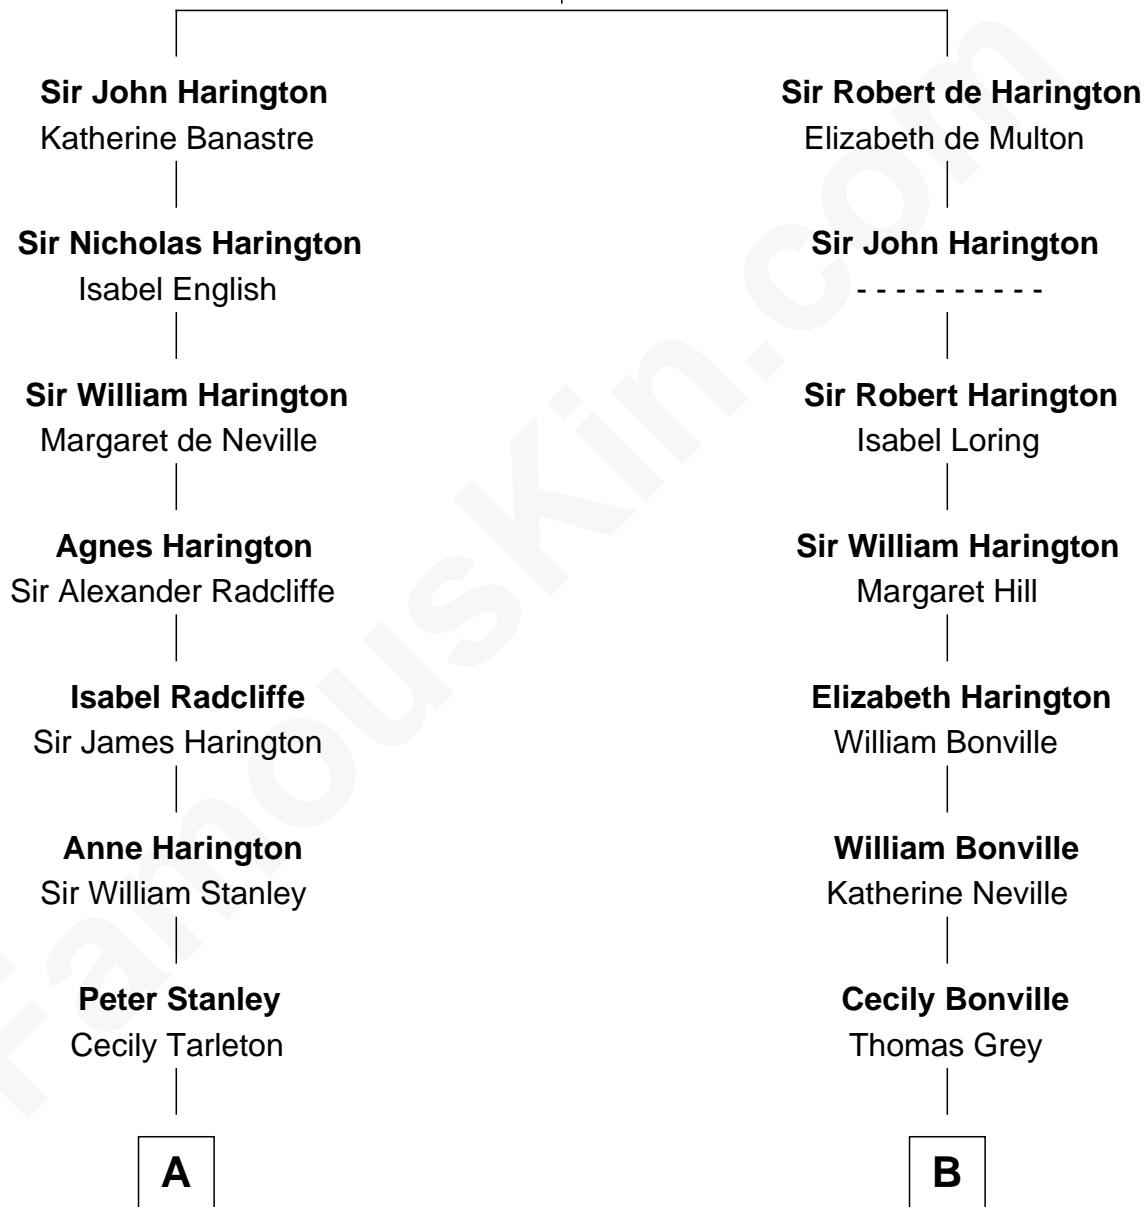

FamousKin.com

Relationship Chart of

Fitzhugh Lee

40th Governor of Virginia

15th cousin 3 times removed of

William Marsh Rice

Founder of Rice University

Sir John de Harington

Joan - - - - -

C

—
David Rice

Patty Hall
—

William Marsh Rice

Founder of Rice University

FamousKin.com