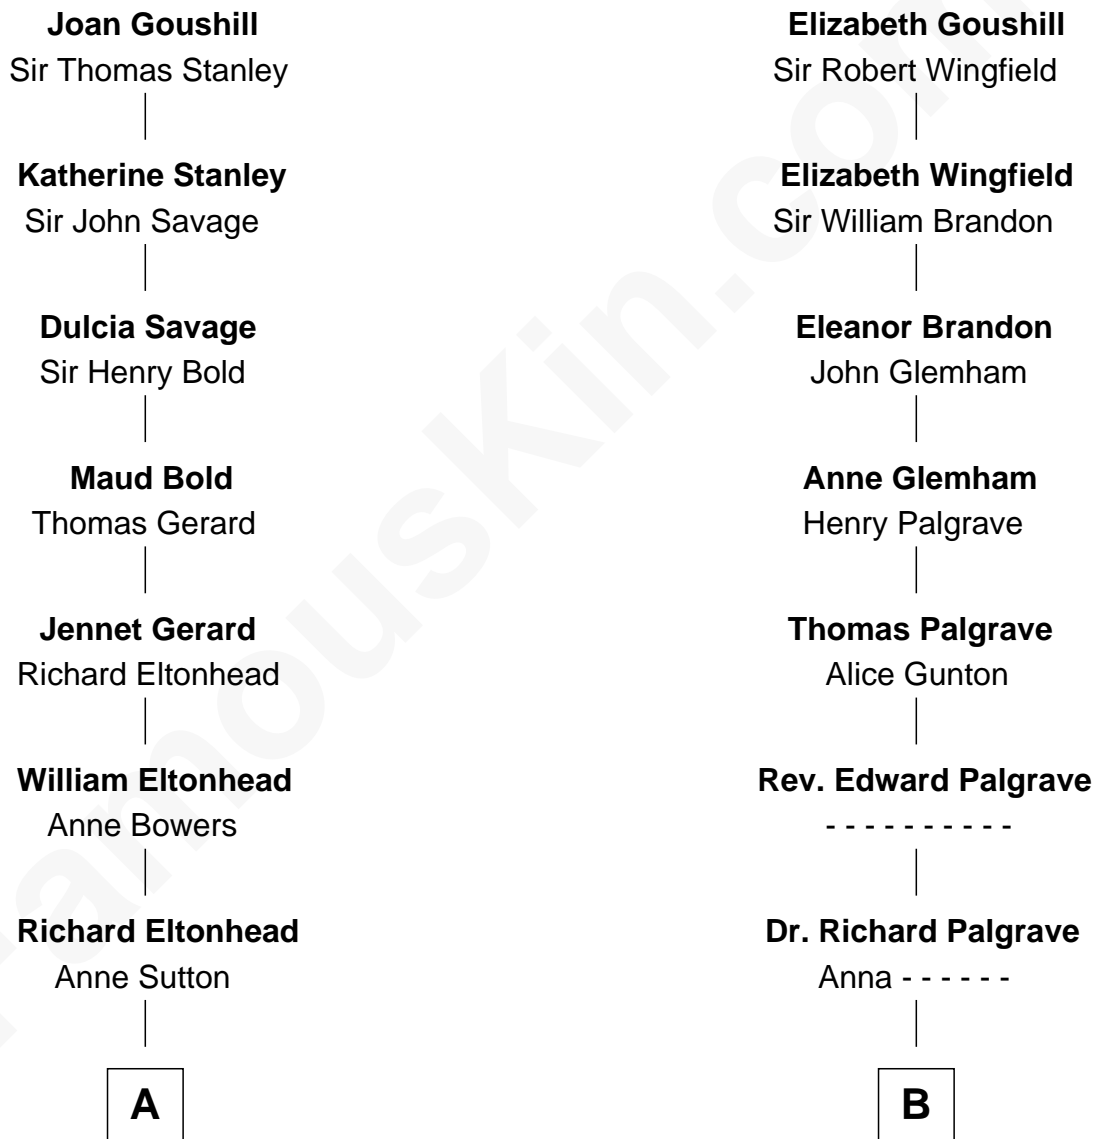

## Relationship Chart of

### Fitzhugh Lee

40th Governor of Virginia

13th cousin 1 time removed of

**William Marsh Rice**

Founder of Rice University

**Sir Robert Goushill**

Elizabeth Fitzalan

**A**