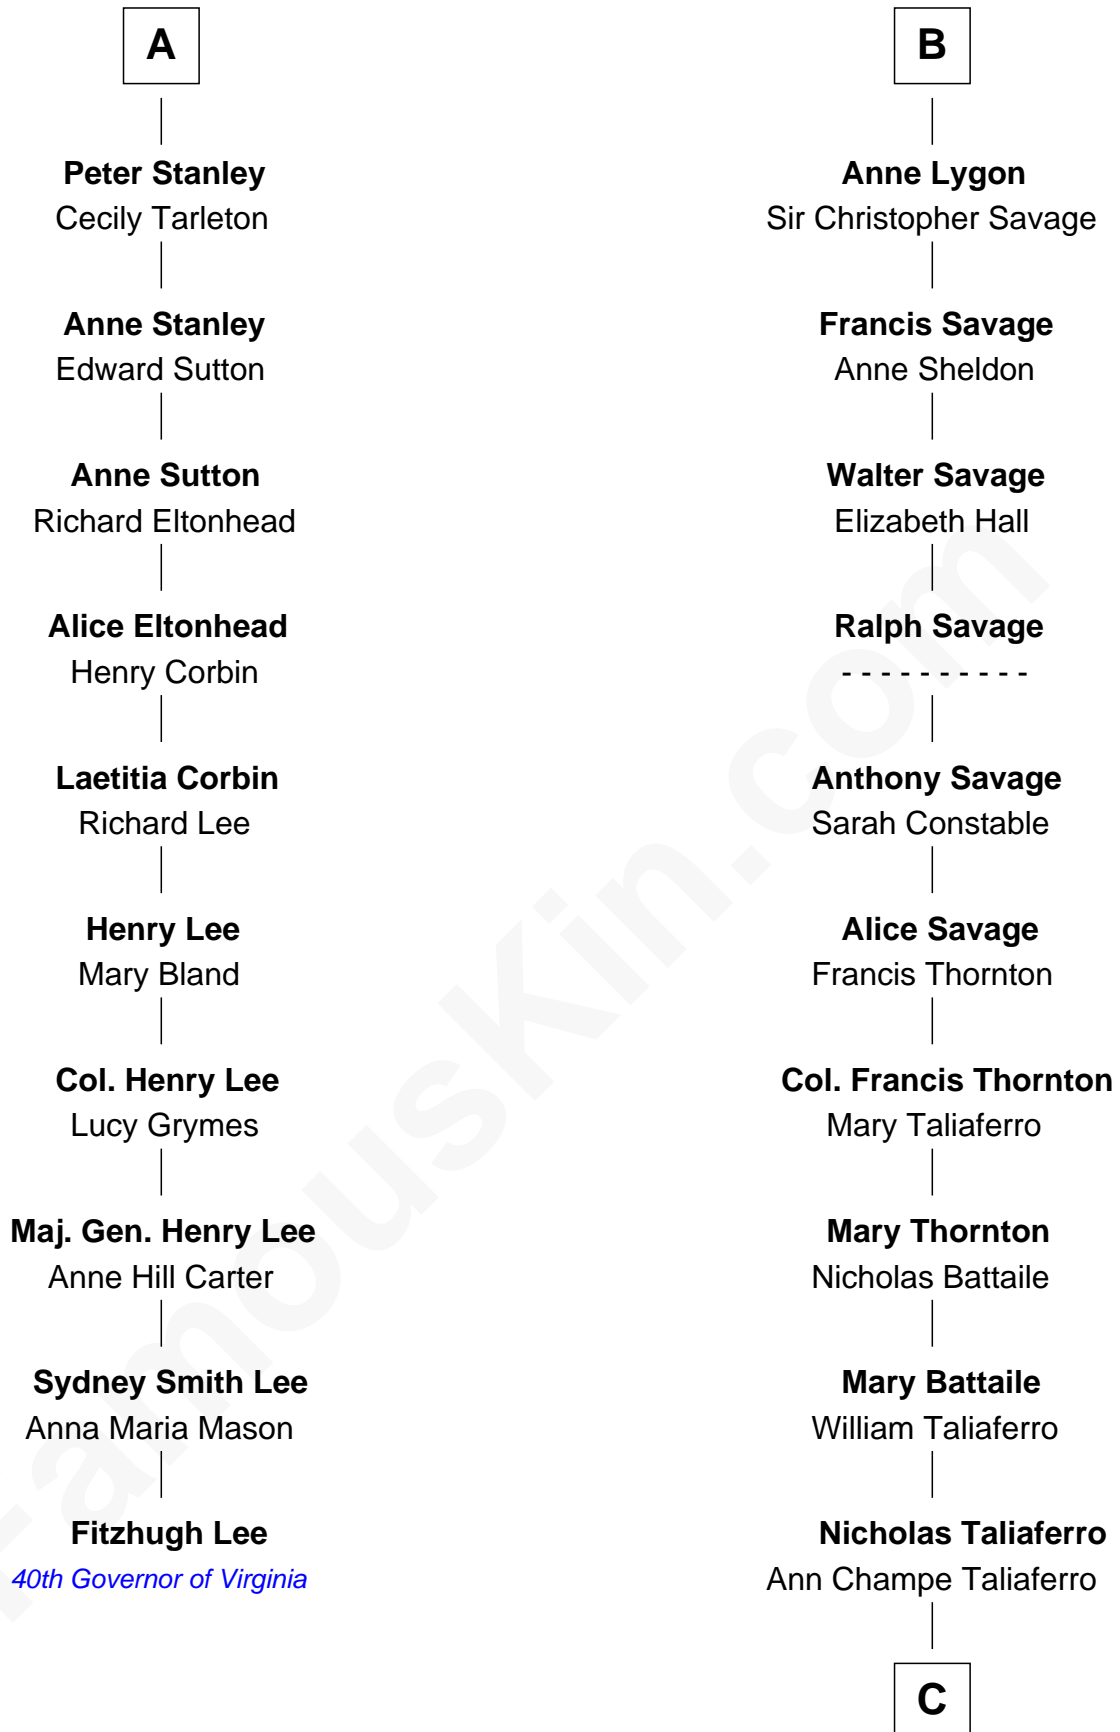

FamousKin.com

Relationship Chart of Fitzhugh Lee

40th Governor of Virginia

16th cousin 4 times removed of

General George C. Marshall

Author of "The Marshall Plan"

Ralph de Stafford

with wife
Katherine de Hastang

Margaret Despencer

Maud de Swinnerton

Sir John Savage

Sir Edmund Ferrers

Ellen Roche

Mary Savage

William Stanley

Margaret Ferrers

Sir Richard Lygon

Sir William Stanley

Anne Harington

Sir Richard Lygon

Margaret Greville

A

B

C

Matilda Battaile Taliaferro

Martin Marshall

William Champe Marshall

Susan Myers

George Catlett Marshall

Laura Emily Bradford

General George C. Marshall

U.S. Army - World War II