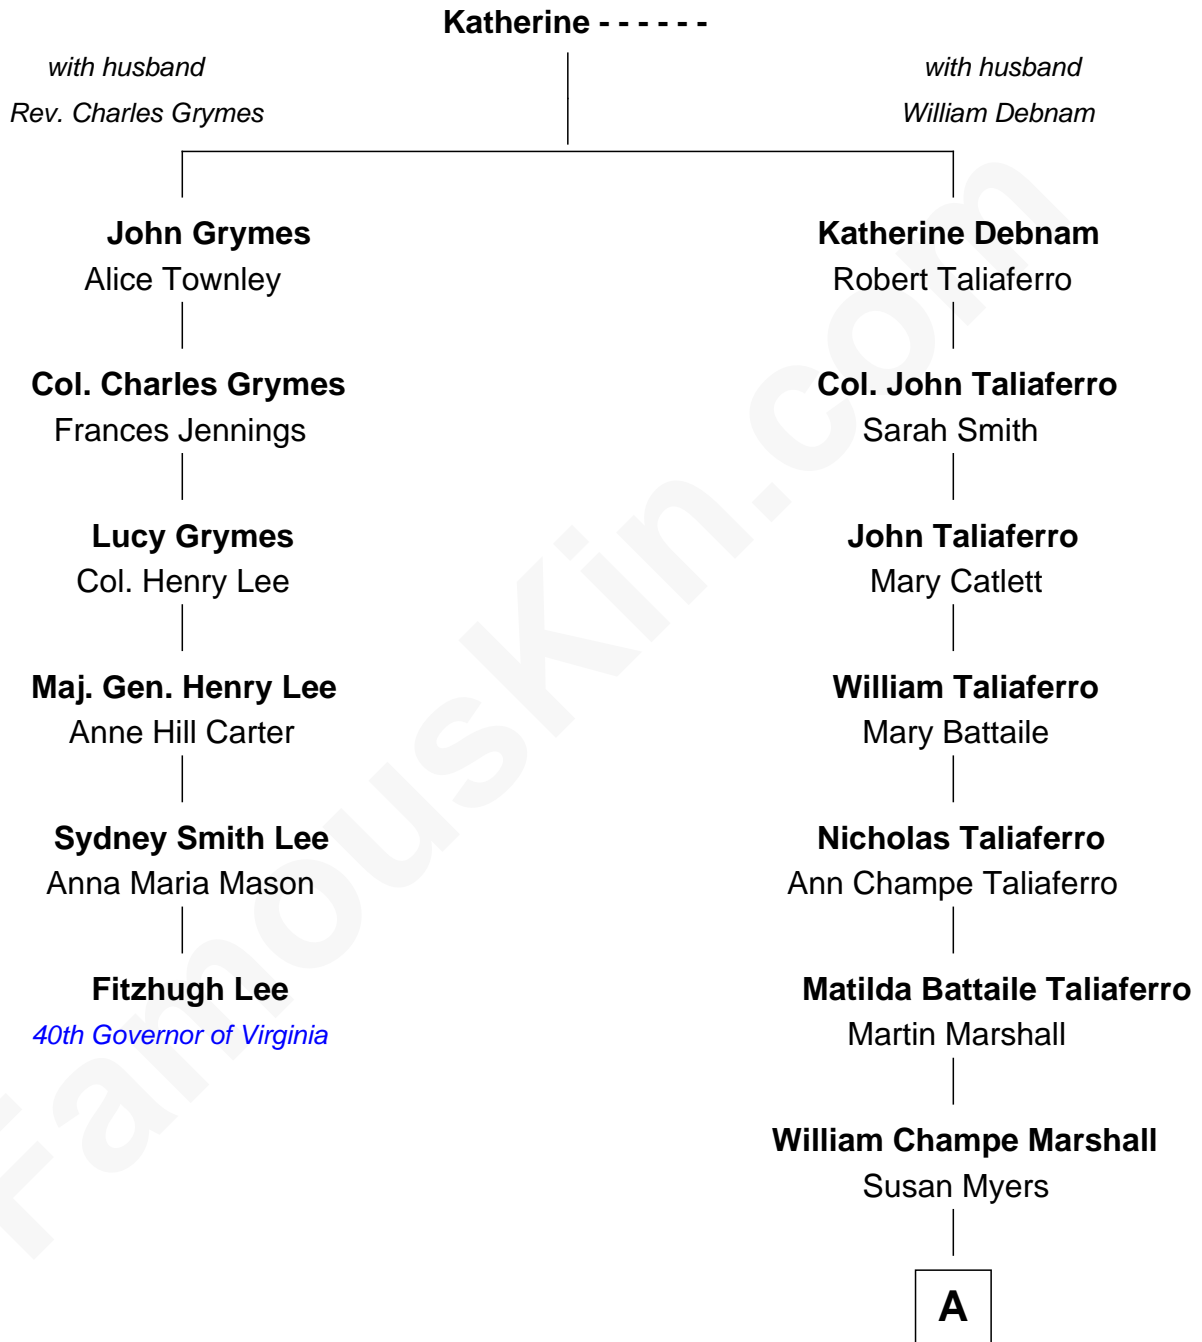

FamousKin.com

Relationship Chart of

Fitzhugh Lee

40th Governor of Virginia

5th cousin 3 times removed of

General George C. Marshall

Author of "The Marshall Plan"

A

George Catlett Marshall

Laura Emily Bradford

General George C. Marshall

U.S. Army - World War II

FamousKin.com