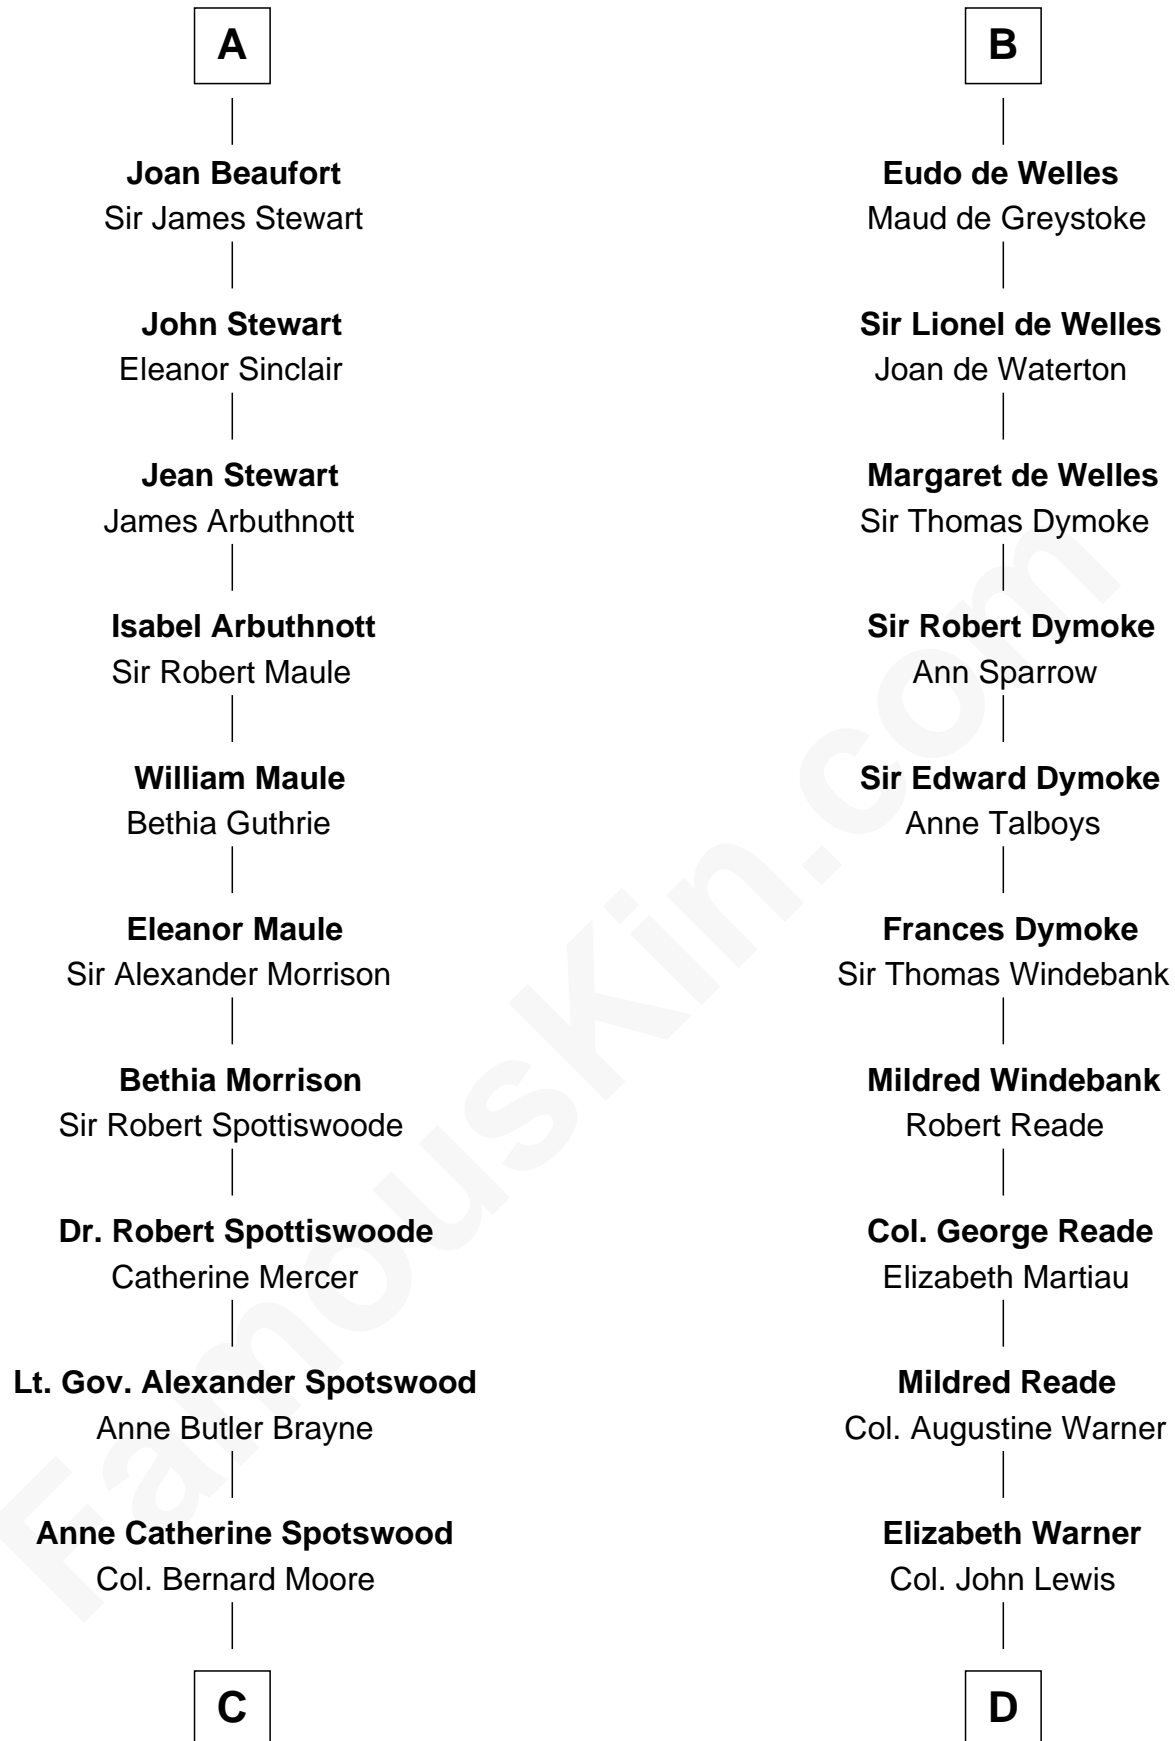

## Relationship Chart of Fitzhugh Lee

40th Governor of Virginia

19th cousin 1 time removed of

**Meriwether Lewis**

Lewis and Clark Expedition

**C**

**Anne Butler Moore**

Charles Carter

**Anne Hill Carter**  
Maj. Gen. Henry Lee

**Sydney Smith Lee**  
Anna Maria Mason

**Fitzhugh Lee**  
*40th Governor of Virginia*

**D**

**Col. Robert Lewis**

Jane Meriwether

**William Lewis**  
Lucy Meriwether

**Meriwether Lewis**  
*Lewis and Clark Expedition*

FamousKin.com