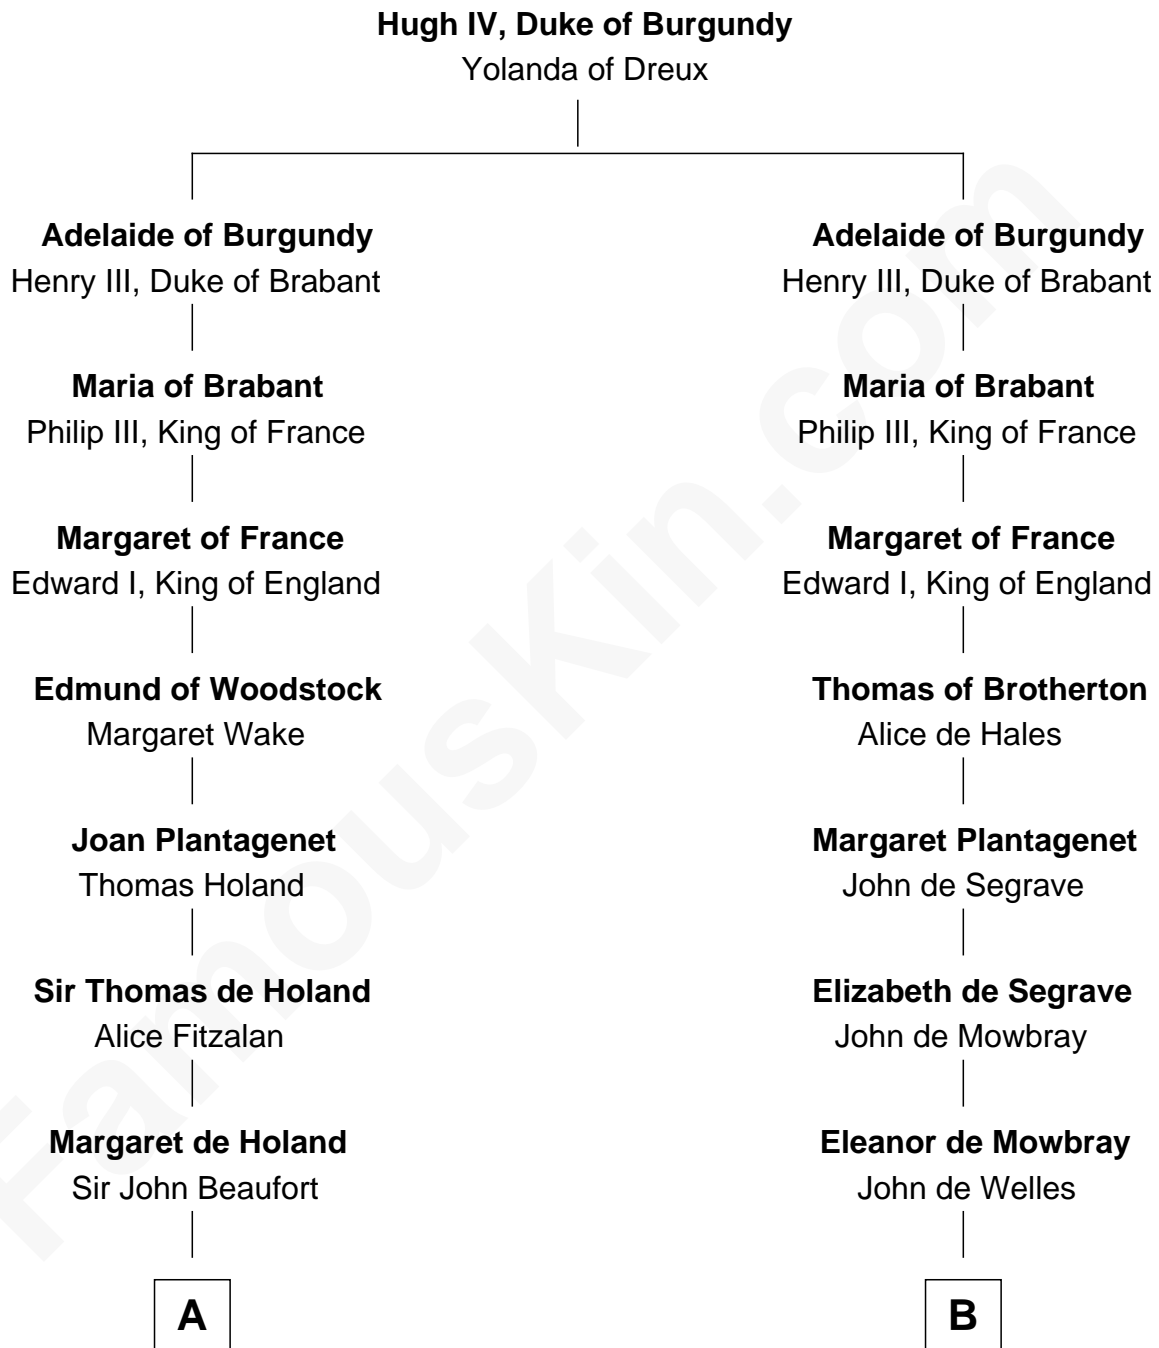

# FamousKin.com

## Relationship Chart of Fitzhugh Lee

40th Governor of Virginia

19th cousin 1 time removed of

**Meriwether Lewis**

Lewis and Clark Expedition

**C**

**Anne Butler Moore**

Charles Carter

**Anne Hill Carter**  
Maj. Gen. Henry Lee

**Sydney Smith Lee**  
Anna Maria Mason

**Fitzhugh Lee**  
*40th Governor of Virginia*

**D**

**Col. Robert Lewis**

Jane Meriwether

**William Lewis**  
Lucy Meriwether

**Meriwether Lewis**  
*Lewis and Clark Expedition*

FamousKin.com