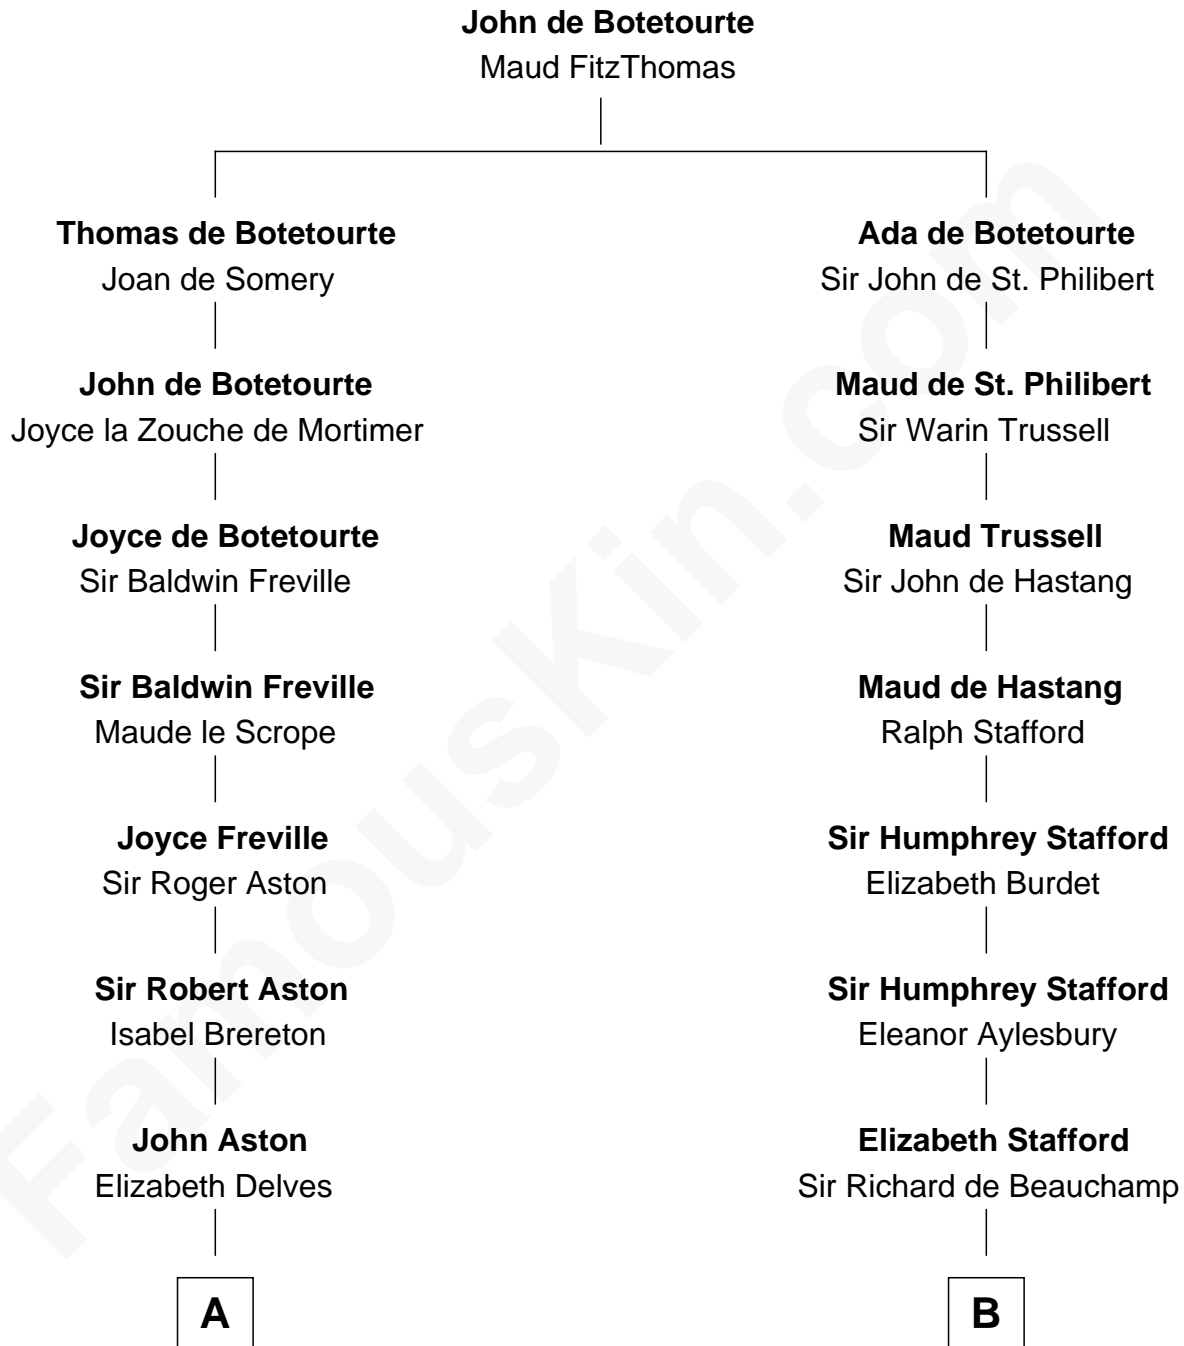

FamousKin.com

Relationship Chart of

Fitzhugh Lee

40th Governor of Virginia

18th cousin 1 time removed of

Meriwether Lewis

Lewis and Clark Expedition

C

Gen. John Mason
Anne Maria Murray

Anna Maria Mason
Sydney Smith Lee

Fitzhugh Lee
40th Governor of Virginia

D

Lucy Meriwether
William Lewis

Meriwether Lewis
Lewis and Clark Expedition

FamousKin.com