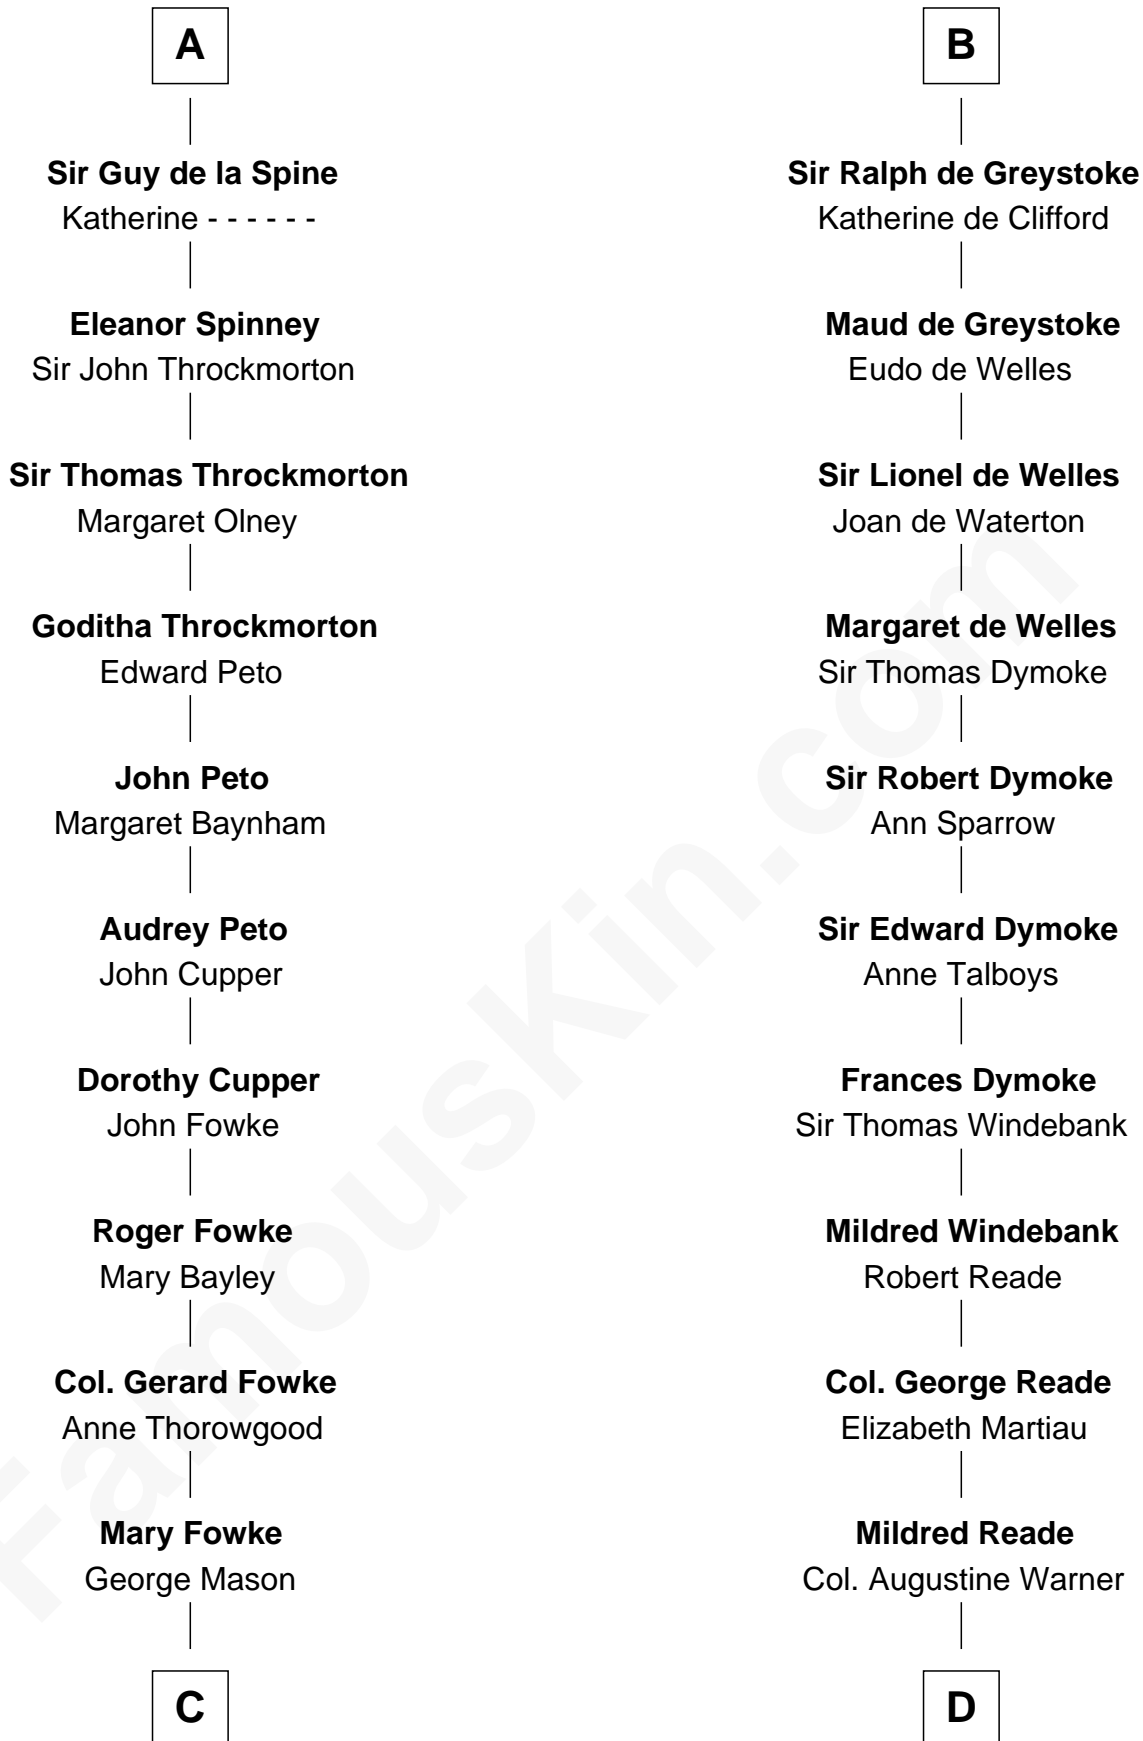

FamousKin.com

Relationship Chart of

Fitzhugh Lee

40th Governor of Virginia

20th cousin 1 time removed of

Meriwether Lewis

Lewis and Clark Expedition

C

George Mason
Ann Thompson

George Mason
Anne Eilbeck

Gen. John Mason
Anne Maria Murray

Anna Maria Mason
Sydney Smith Lee

Fitzhugh Lee
40th Governor of Virginia

D

Elizabeth Warner
Col. John Lewis

Col. Robert Lewis
Jane Meriwether

William Lewis
Lucy Meriwether

Meriwether Lewis
Lewis and Clark Expedition

FamousKin.com