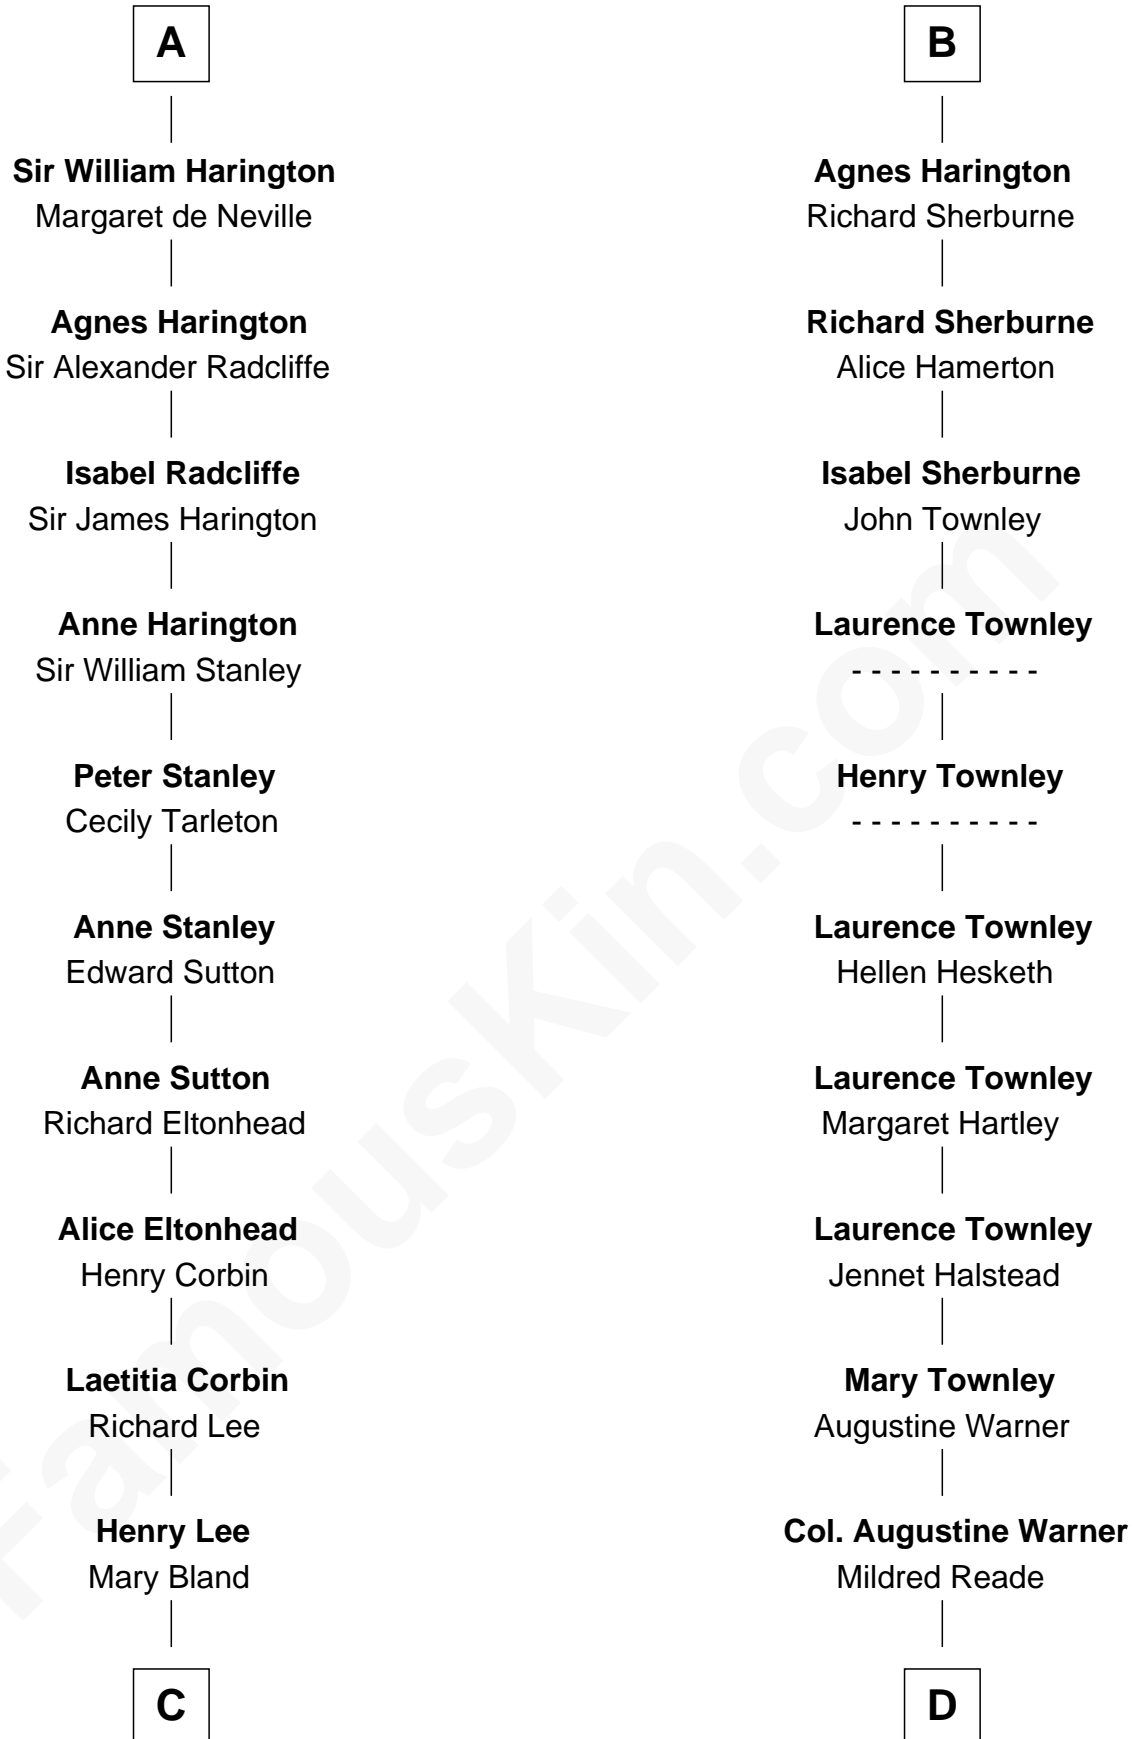

FamousKin.com Relationship Chart of

Fitzhugh Lee

40th Governor of Virginia

20th cousin of

Meriwether Lewis

Lewis and Clark Expedition

William le Fleming

Ada of Workington

Joan -----

Sir John Harington

Katherine Banastre

Sir Nicholas Harington

Isabel English

A

Sir Michael Fleming

Agatha Fitz Hervey

William le Fleming

Eleanor le Fleming

Robert de Cansfield

Agnes Cansfield

Sir Robert de Haverington

Sir John de Harington

Joan -----

Sir John Harington

Katherine Banastre

Sir Nicholas Harington

Isabel English

B

C

Col. Henry Lee

Lucy Grymes

Maj. Gen. Henry Lee