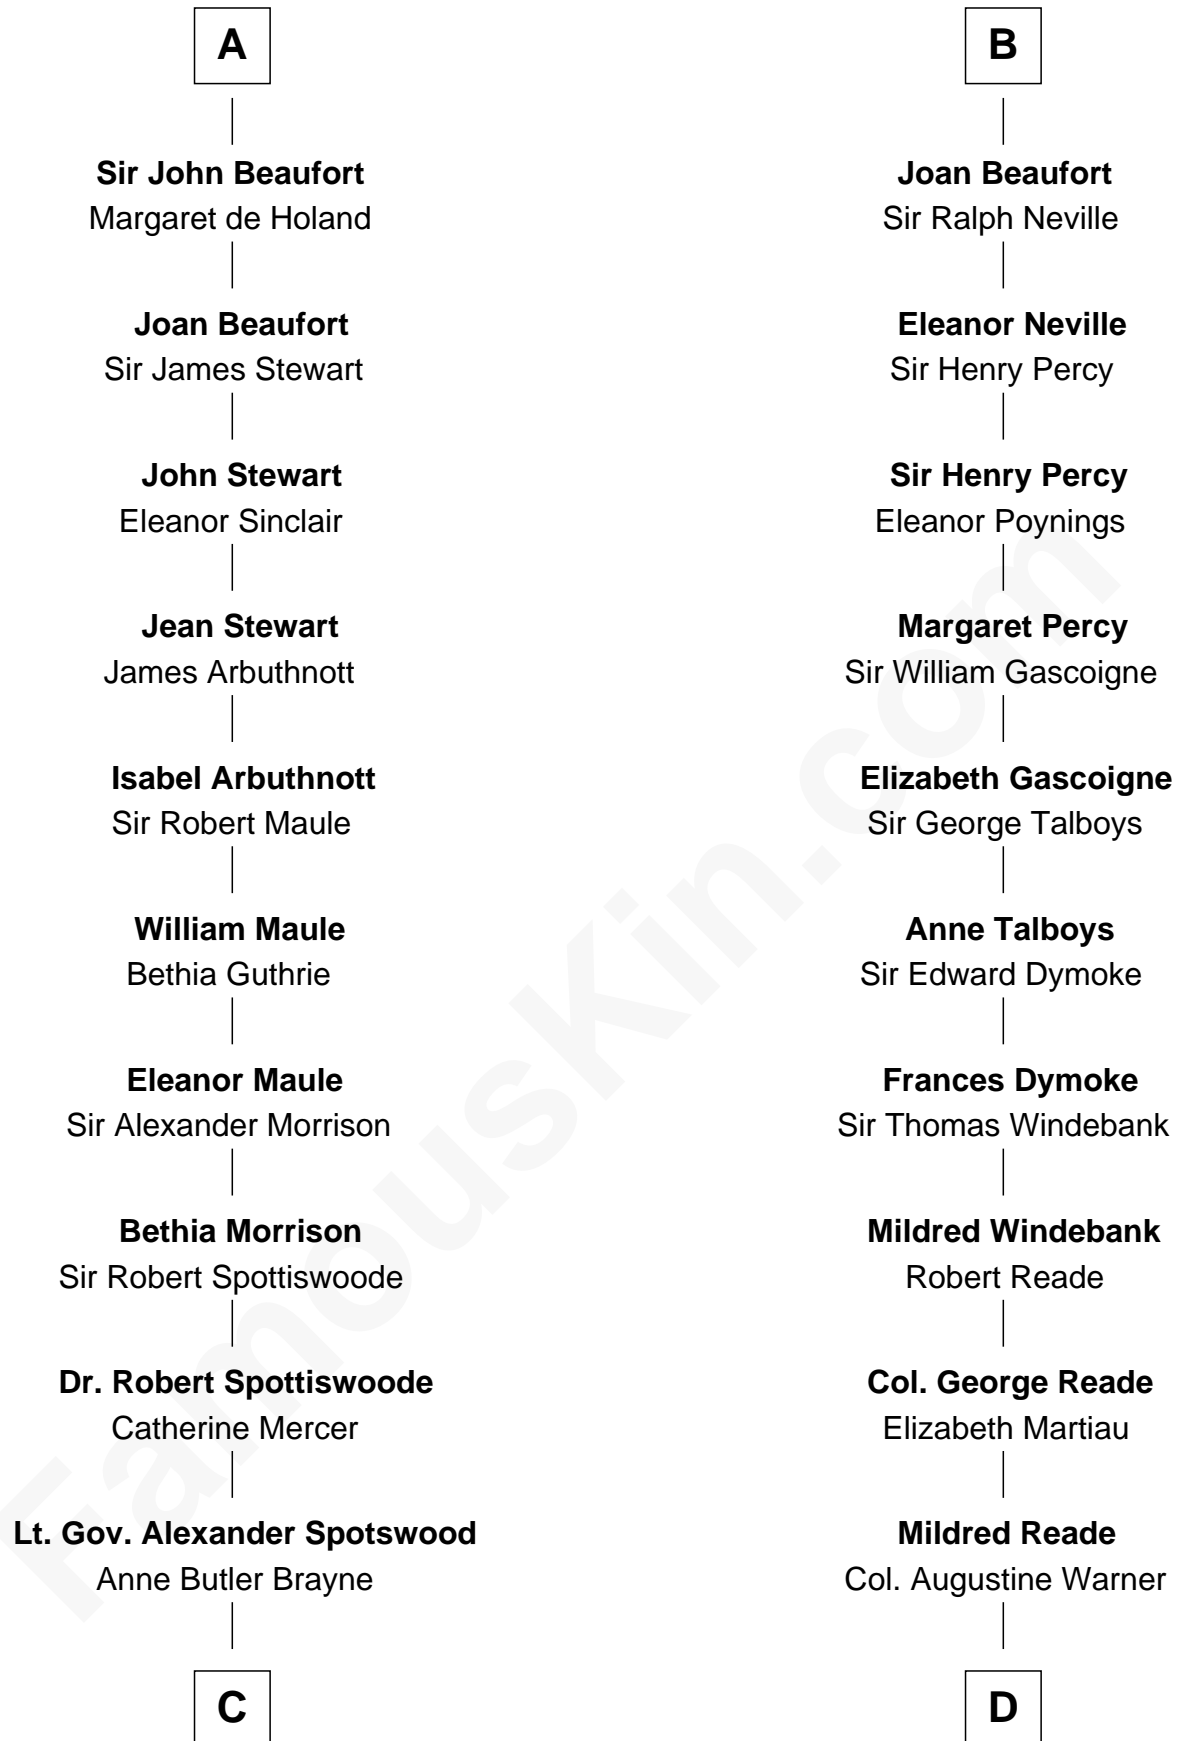

FamousKin.com

Relationship Chart of

Fitzhugh Lee

40th Governor of Virginia

20th cousin 1 time removed of

Meriwether Lewis

Lewis and Clark Expedition

William VIII de Montpellier

Eudoxia Comnenus

C

Anne Catherine Spotswood

Col. Bernard Moore

Anne Butler Moore

Charles Carter

Anne Hill Carter

Maj. Gen. Henry Lee

Sydney Smith Lee

Anna Maria Mason

Fitzhugh Lee

40th Governor of Virginia

D

Elizabeth Warner

Col. John Lewis

Col. Robert Lewis

Jane Meriwether

William Lewis

Lucy Meriwether

Meriwether Lewis

Lewis and Clark Expedition