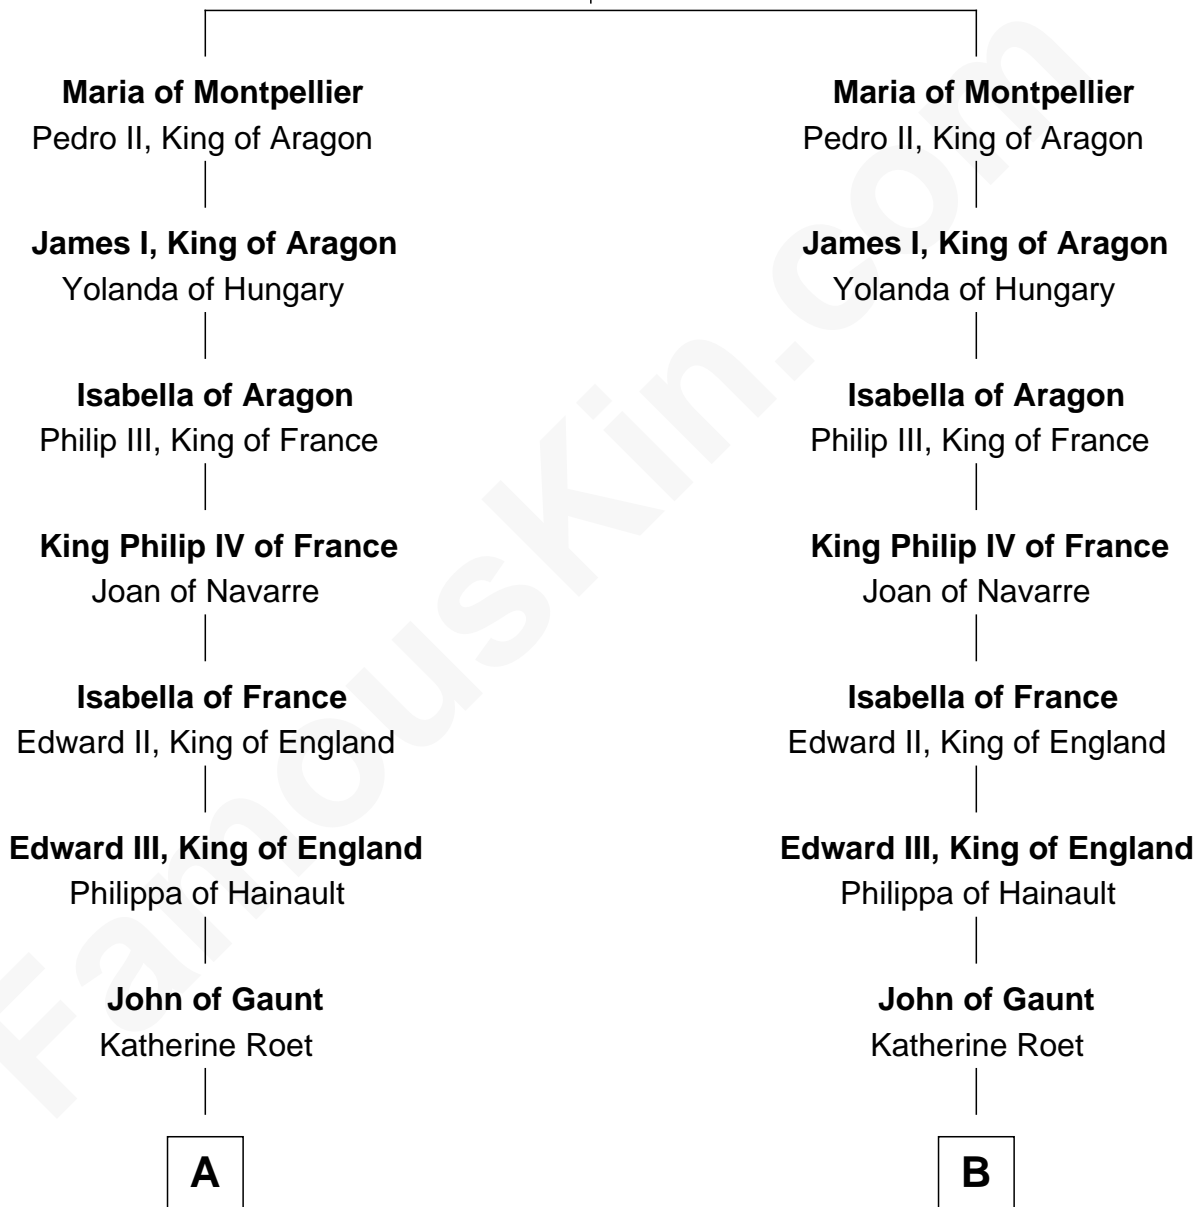

FamousKin.com

Relationship Chart of

Fitzhugh Lee

40th Governor of Virginia

20th cousin 1 time removed of

Meriwether Lewis

Lewis and Clark Expedition

William VIII de Montpellier

Eudoxia Comnenus

C

Anne Catherine Spotswood

Col. Bernard Moore

Anne Butler Moore

Charles Carter

Anne Hill Carter

Maj. Gen. Henry Lee