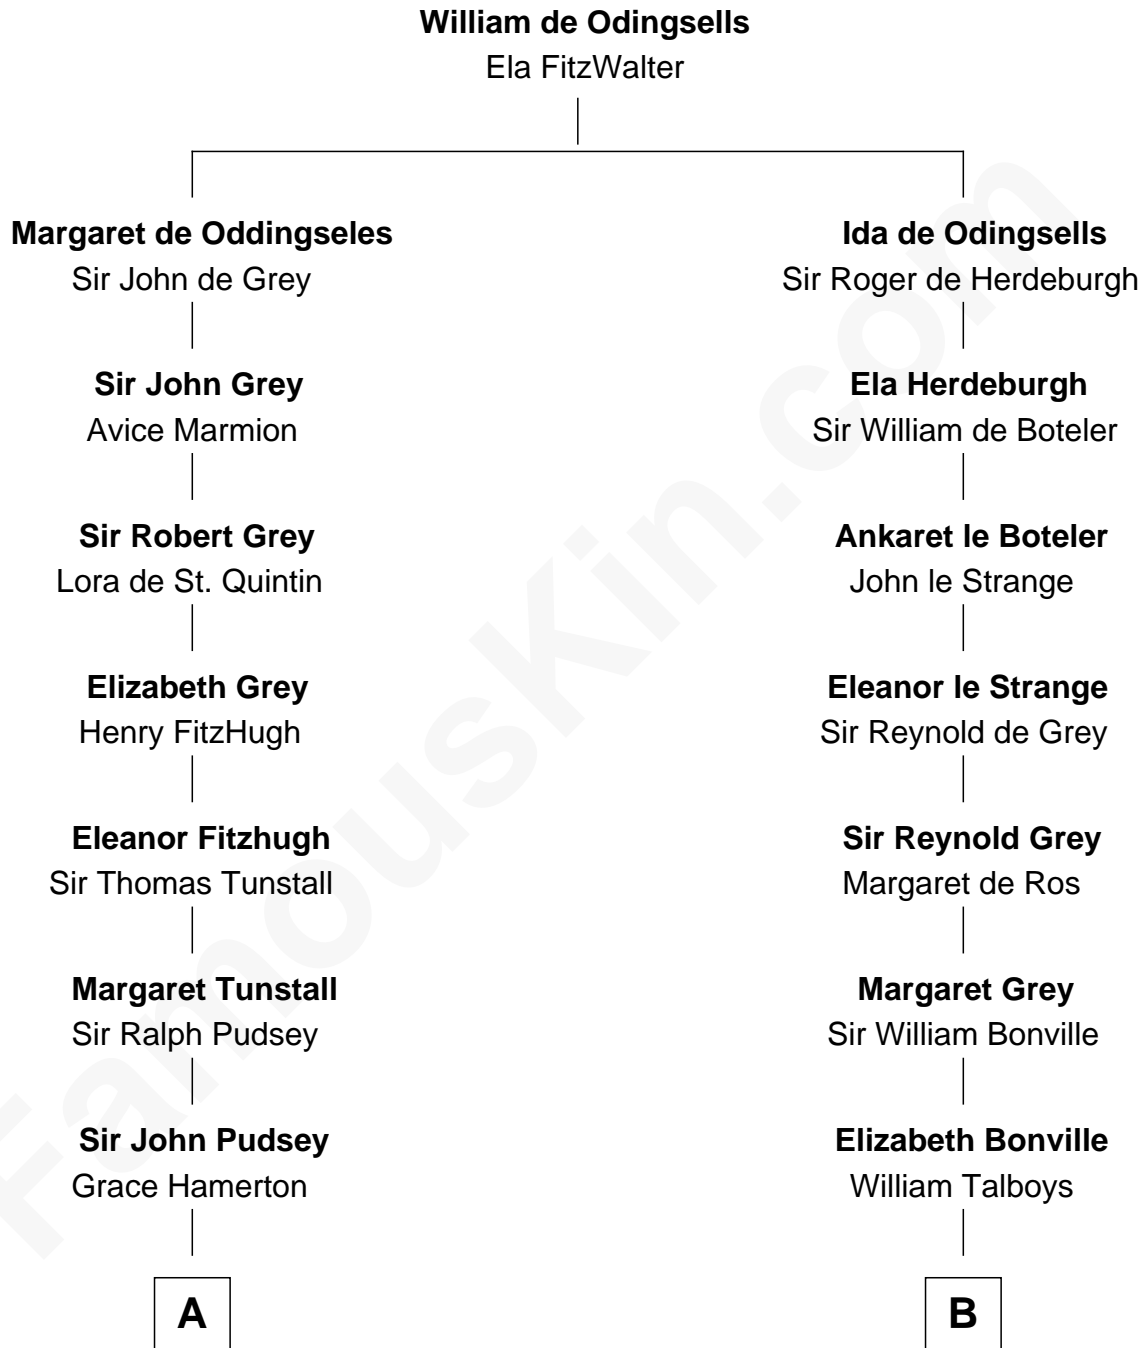

FamousKin.com

Relationship Chart of

Fitzhugh Lee

40th Governor of Virginia

17th cousin 3 times removed of

Meriwether Lewis

Lewis and Clark Expedition

C

Col. Henry Lee

Lucy Grymes

Maj. Gen. Henry Lee

Anne Hill Carter

Sydney Smith Lee

Anna Maria Mason

Fitzhugh Lee

40th Governor of Virginia