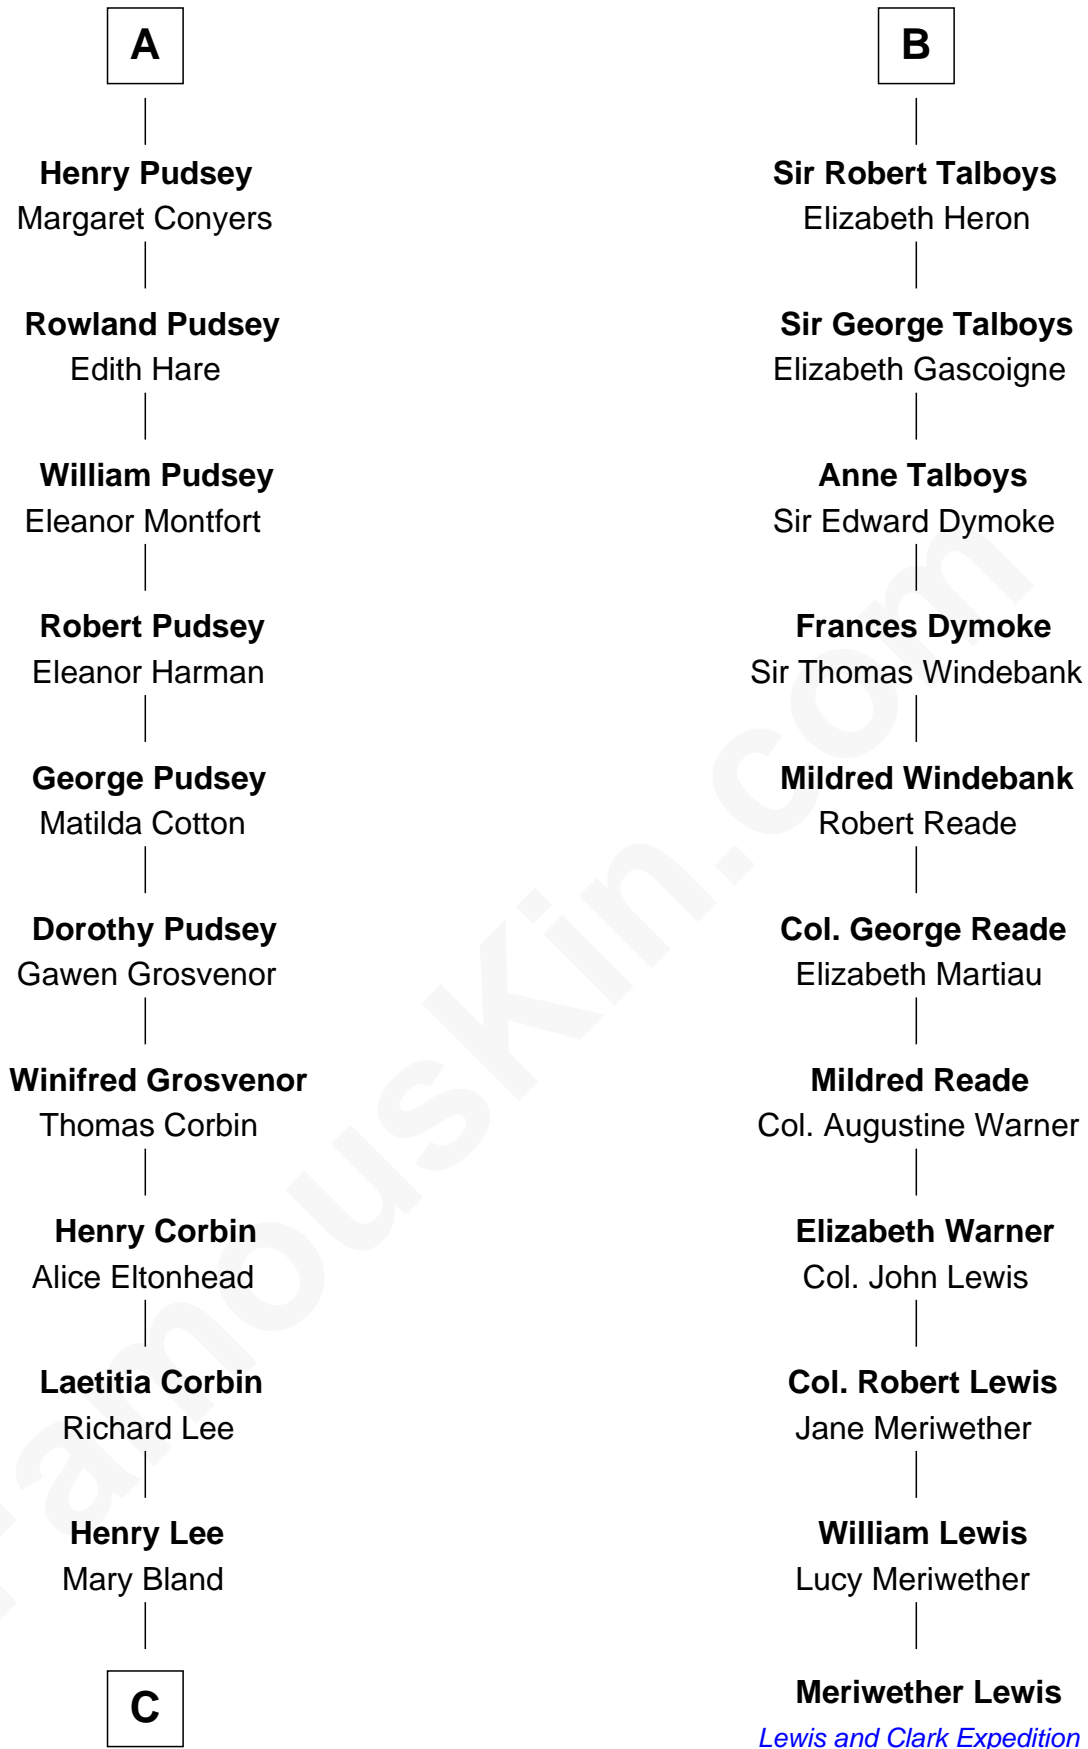

FamousKin.com

Relationship Chart of

Fitzhugh Lee

40th Governor of Virginia

17th cousin 3 times removed of

Meriwether Lewis

Lewis and Clark Expedition

C

Col. Henry Lee

Lucy Grymes

Maj. Gen. Henry Lee

Anne Hill Carter

Sydney Smith Lee

Anna Maria Mason

Fitzhugh Lee

40th Governor of Virginia