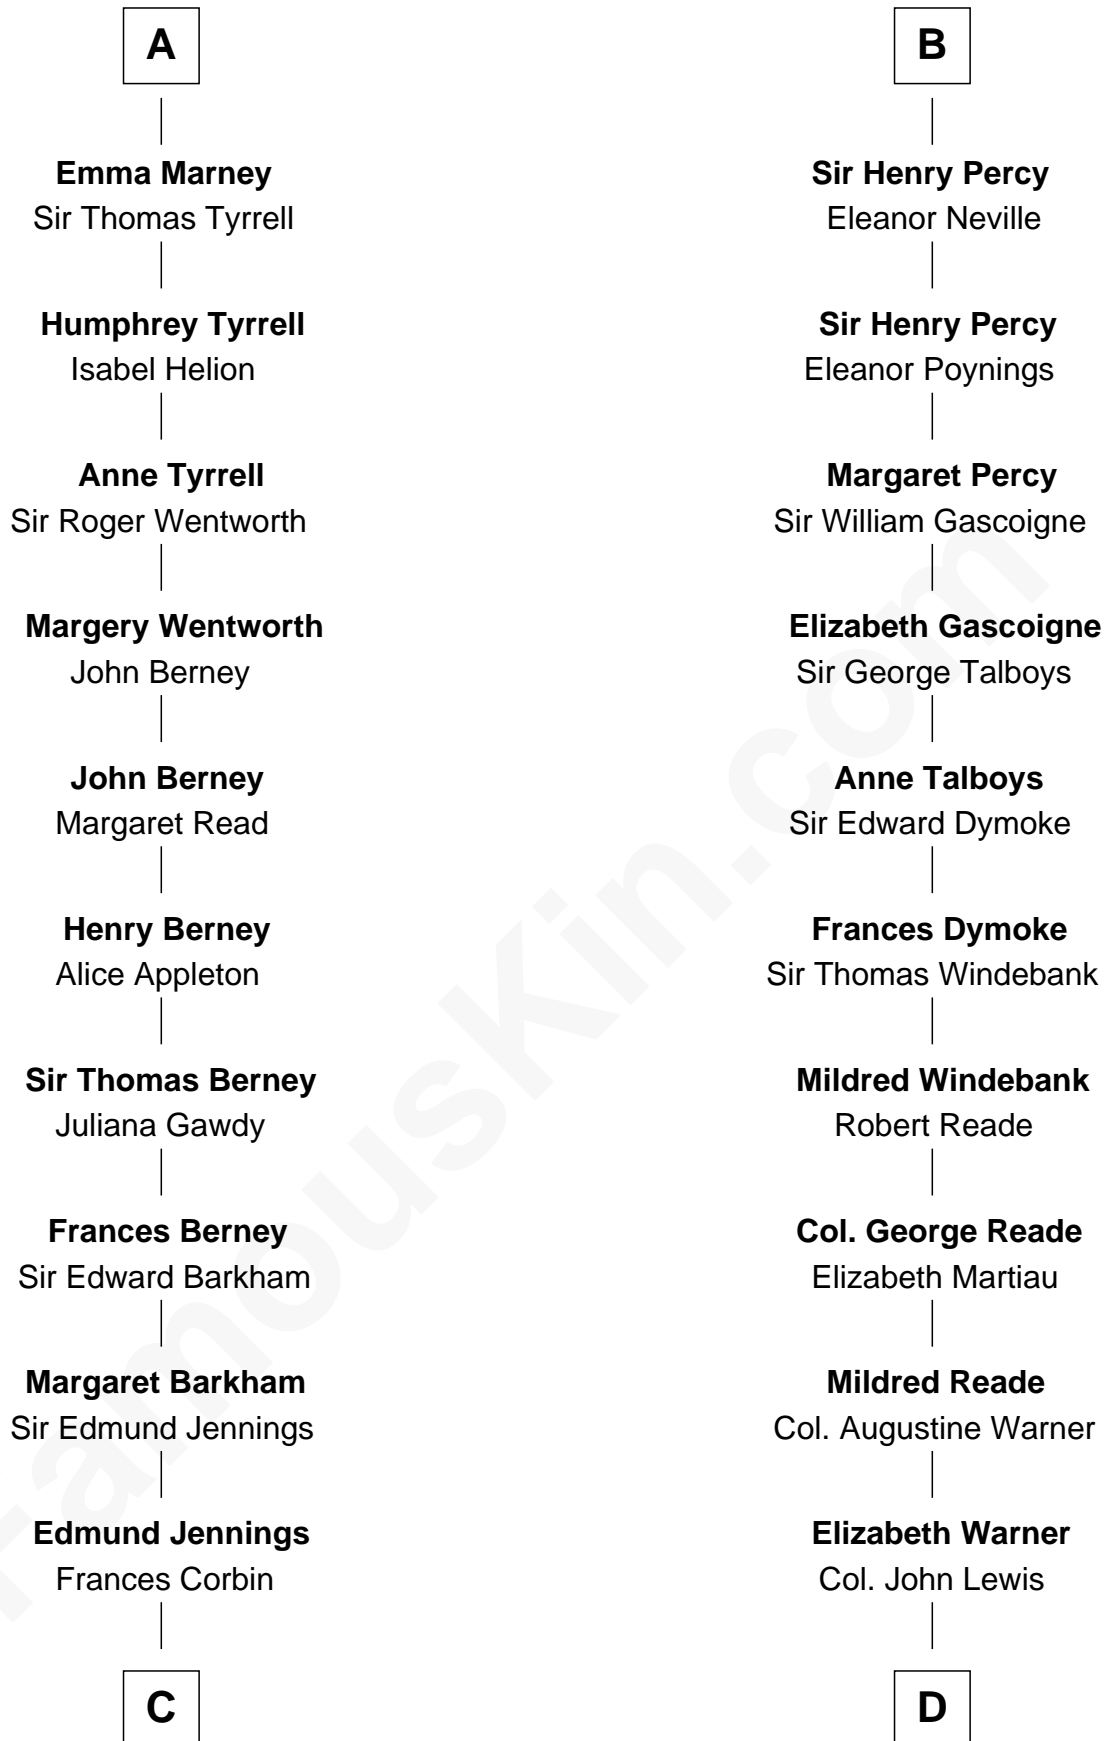

FamousKin.com

Relationship Chart of

Fitzhugh Lee

40th Governor of Virginia

19th cousin 2 times removed of

Meriwether Lewis

Lewis and Clark Expedition

Drew de Montagu

Philippa de Montagu

Sir Roger de Mortimer

Edmund Mortimer

Philippa Plantagenet

Elizabeth Mortimer

Sir Henry Percy

B

C

William Lewis
Lucy Meriwether

Meriwether Lewis
Lewis and Clark Expedition

FamousKin.com