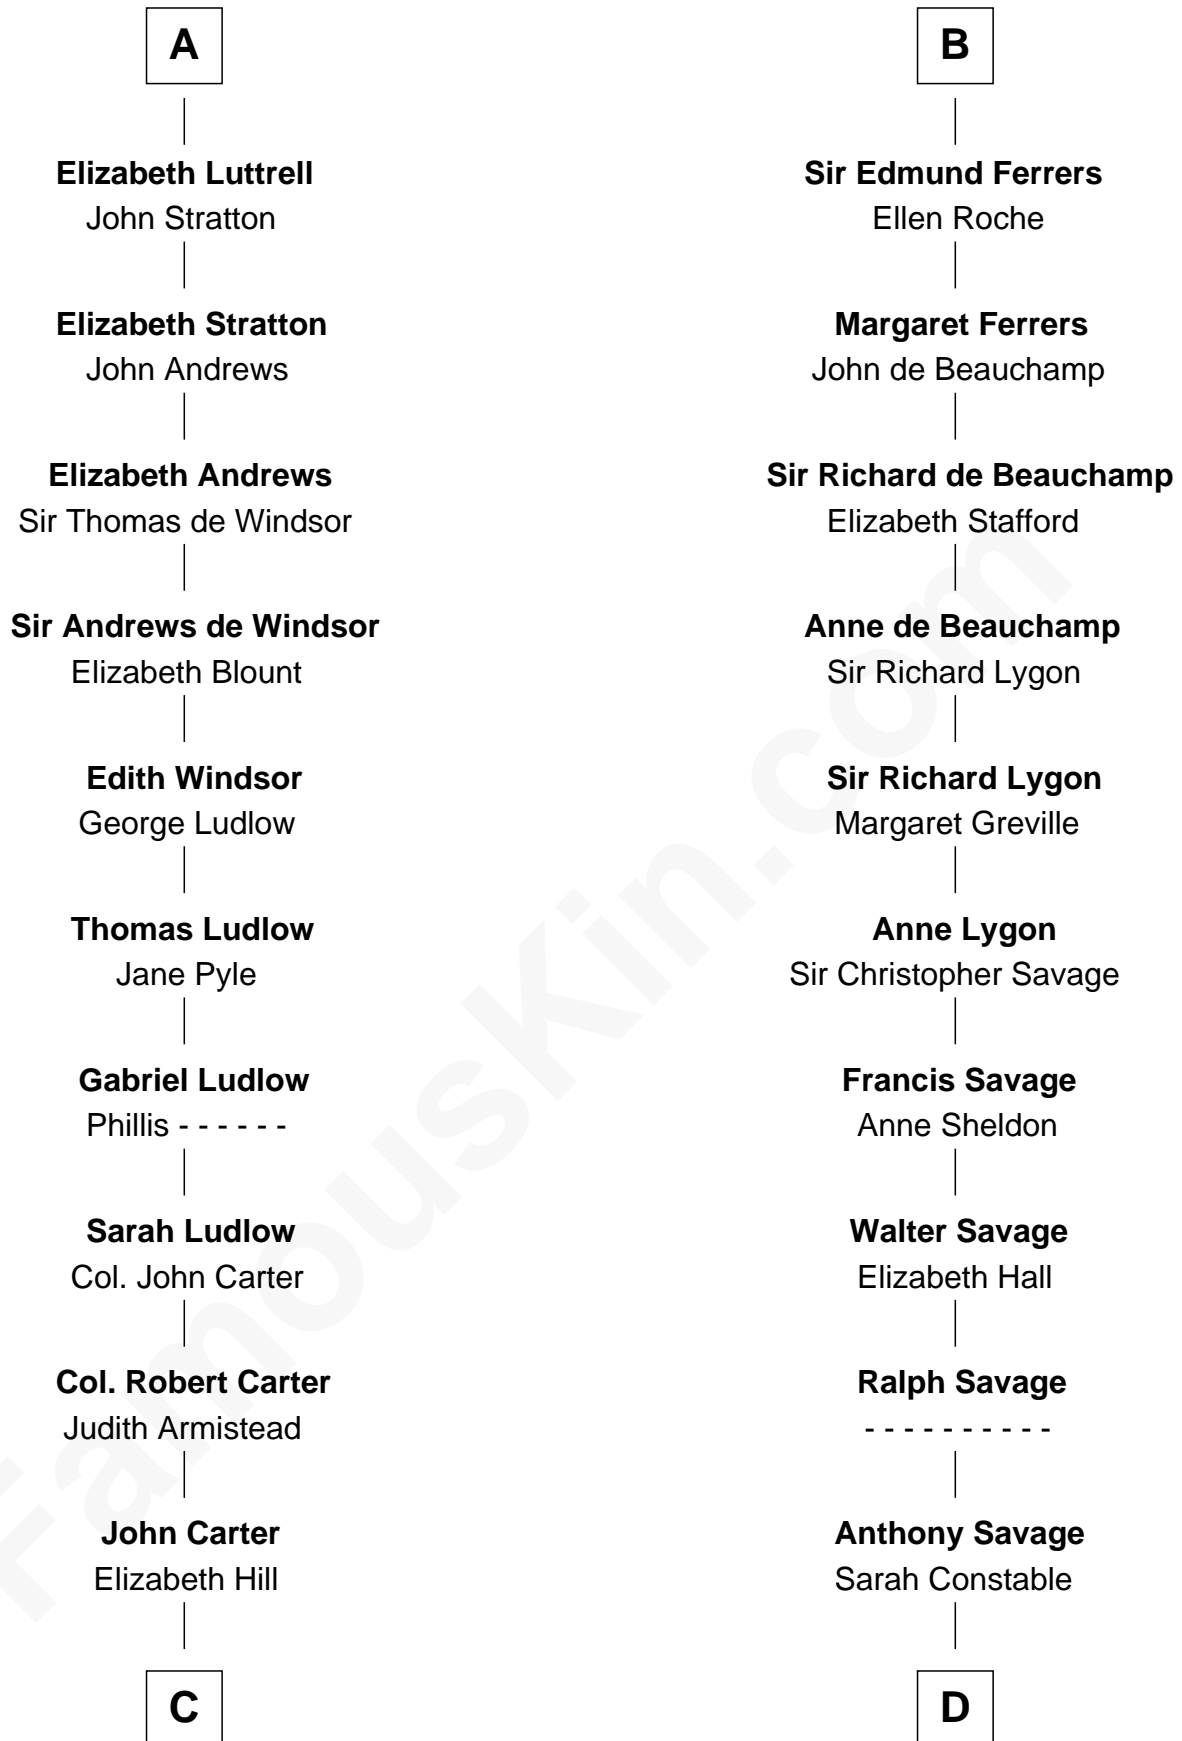

## Relationship Chart of

### Fitzhugh Lee

40th Governor of Virginia

20th cousin 1 time removed of

**Meriwether Lewis**

Lewis and Clark Expedition

Thomas le Despencer

**C**

**Charles Carter**  
Anne Butler Moore

**Anne Hill Carter**  
Maj. Gen. Henry Lee

**Sydney Smith Lee**  
Anna Maria Mason

**Fitzhugh Lee**  
*40th Governor of Virginia*

**D**

**Alice Savage**  
Francis Thornton

**Col. Francis Thornton**  
Mary Taliaferro

**Elizabeth Thornton**  
Thomas Meriwether

**Lucy Meriwether**  
William Lewis

**Meriwether Lewis**  
*Lewis and Clark Expedition*