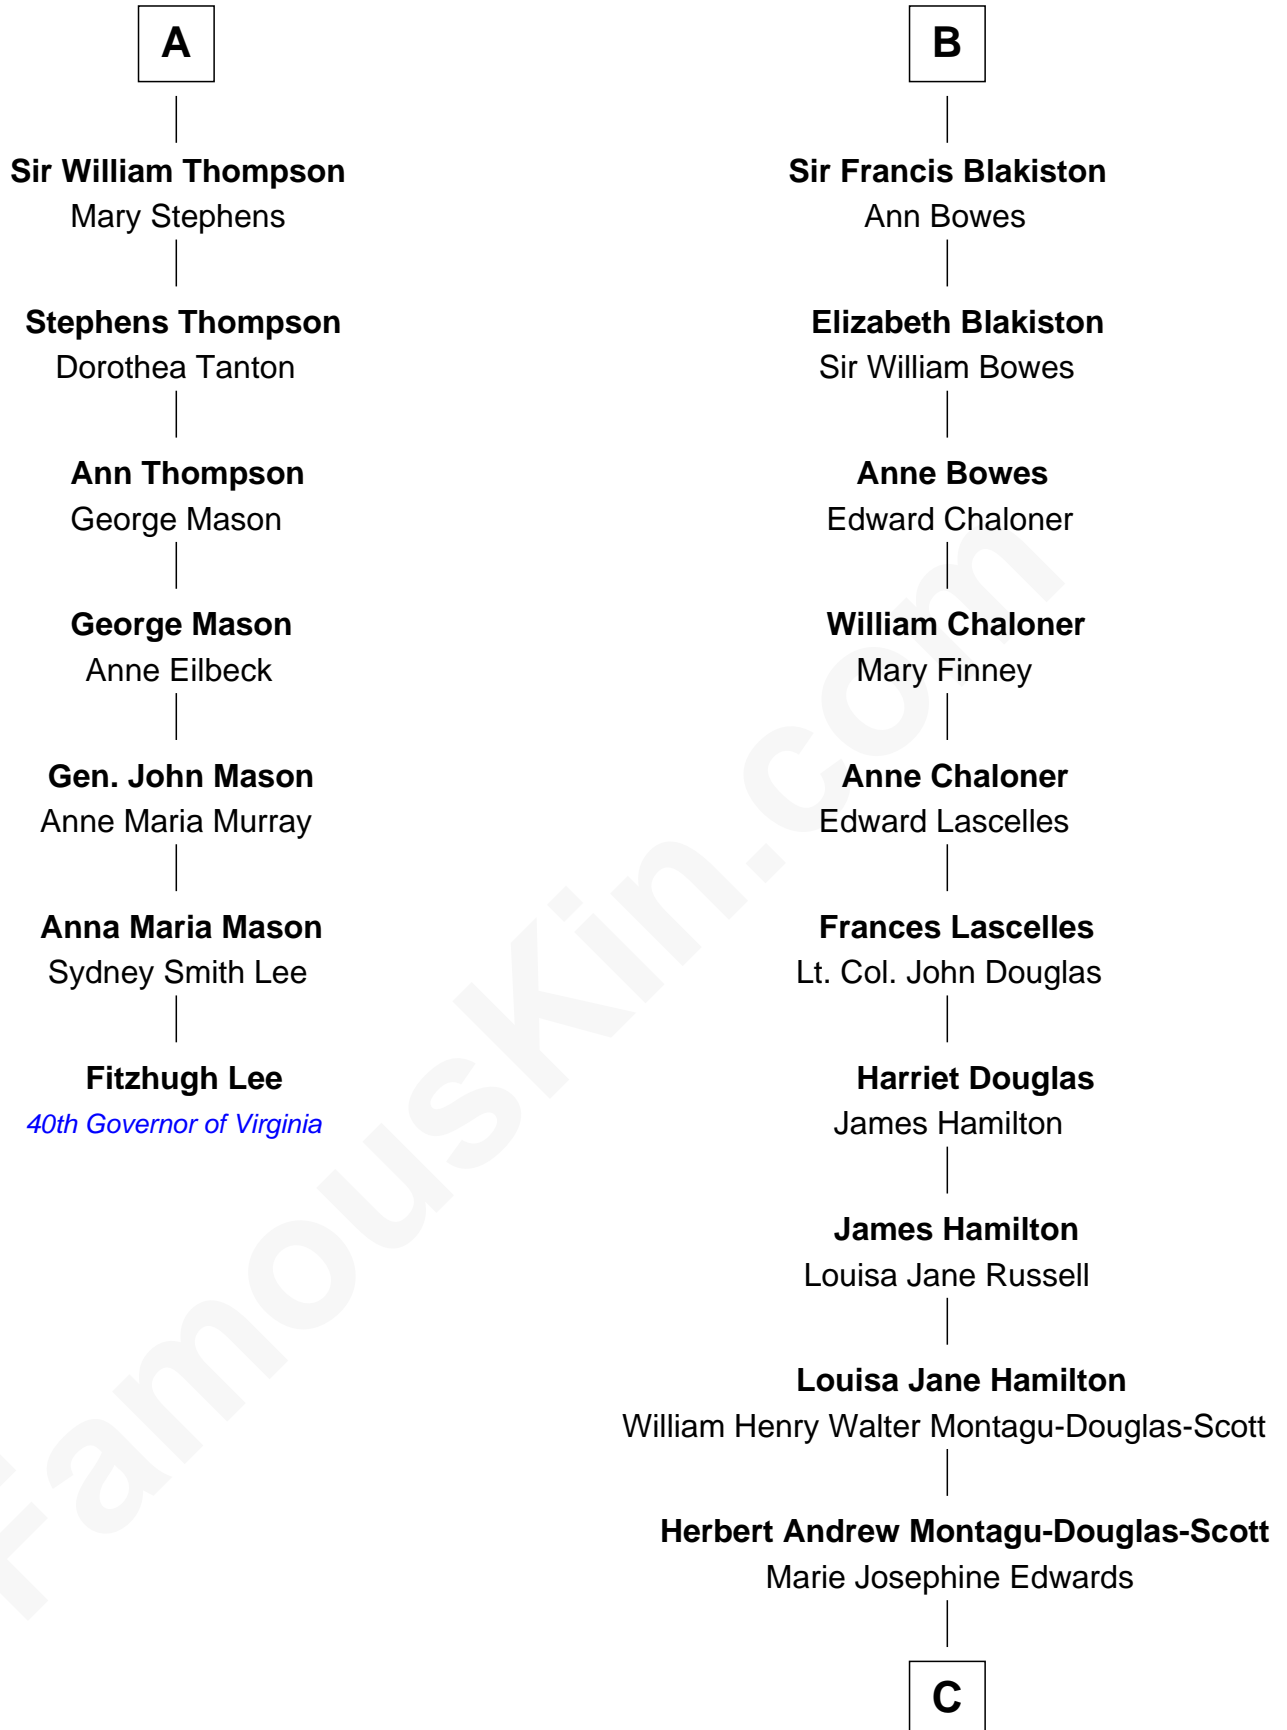

FamousKin.com

Relationship Chart of

Fitzhugh Lee

40th Governor of Virginia

13th cousin 6 times removed of

Sarah Ferguson

Duchess of York

Thomas Clifford

Joan Dacre

C

Marian Louisa Montagu-Douglas-Scott

Andrew Henry Ferguson

Ronald Ivor Ferguson

Susan Mary Wright

Sarah Ferguson

Duchess of York