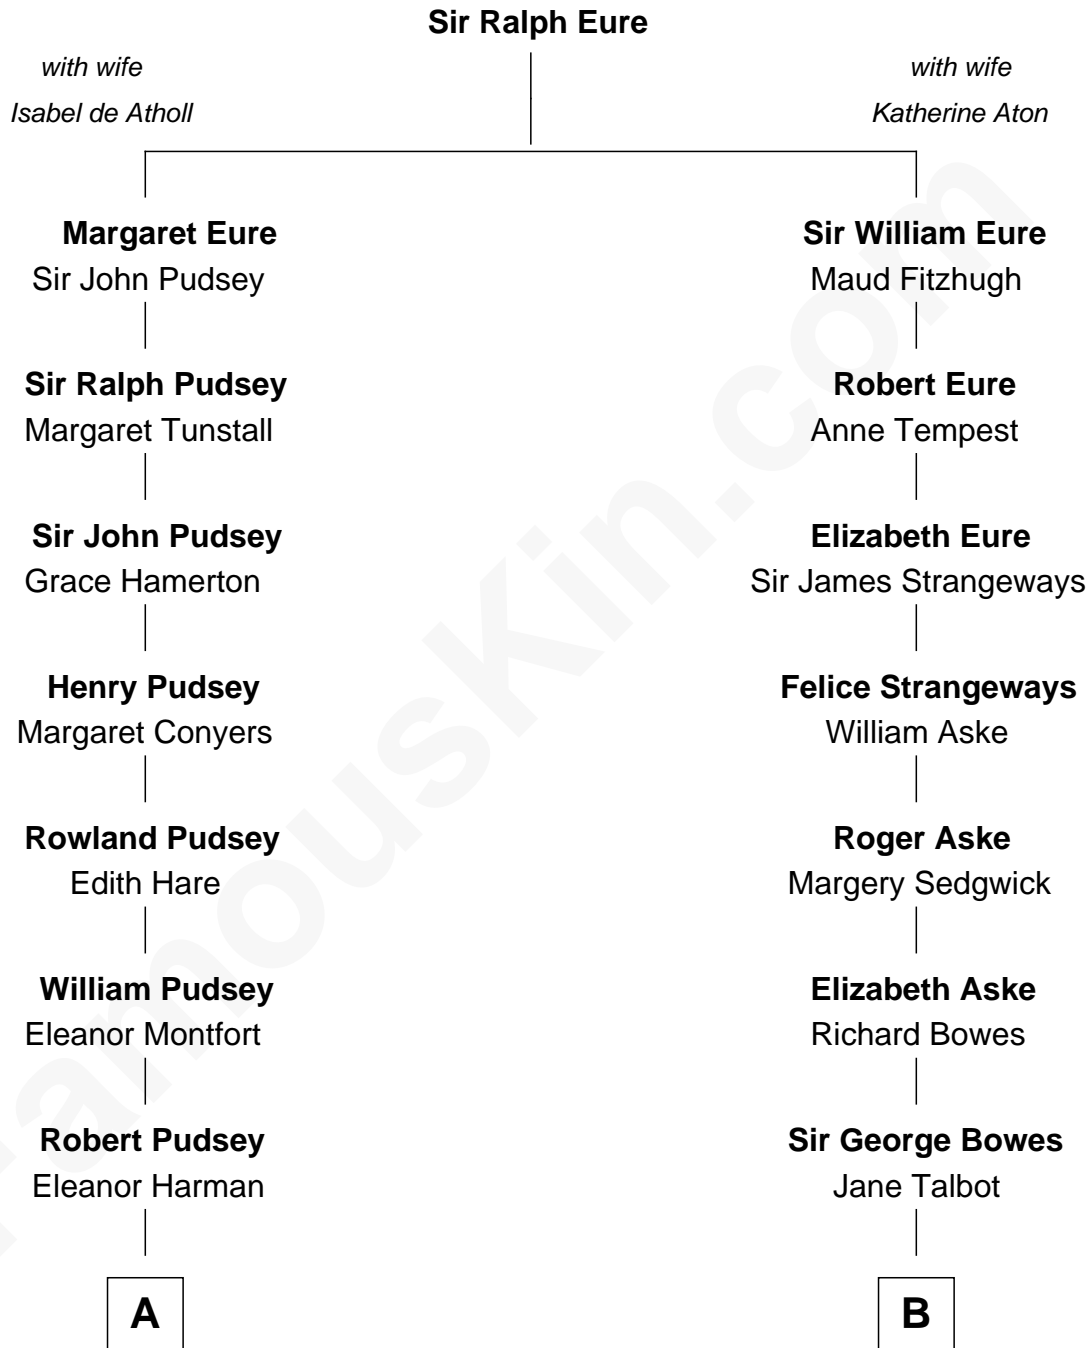

FamousKin.com

Relationship Chart of

Fitzhugh Lee

40th Governor of Virginia

16th cousin 4 times removed of

Sarah Ferguson

Duchess of York

C

Herbert Andrew Montagu-Douglas-Scott

Marie Josephine Edwards

Marian Louisa Montagu-Douglas-Scott

Andrew Henry Ferguson

Ronald Ivor Ferguson

Susan Mary Wright

Sarah Ferguson

Duchess of York