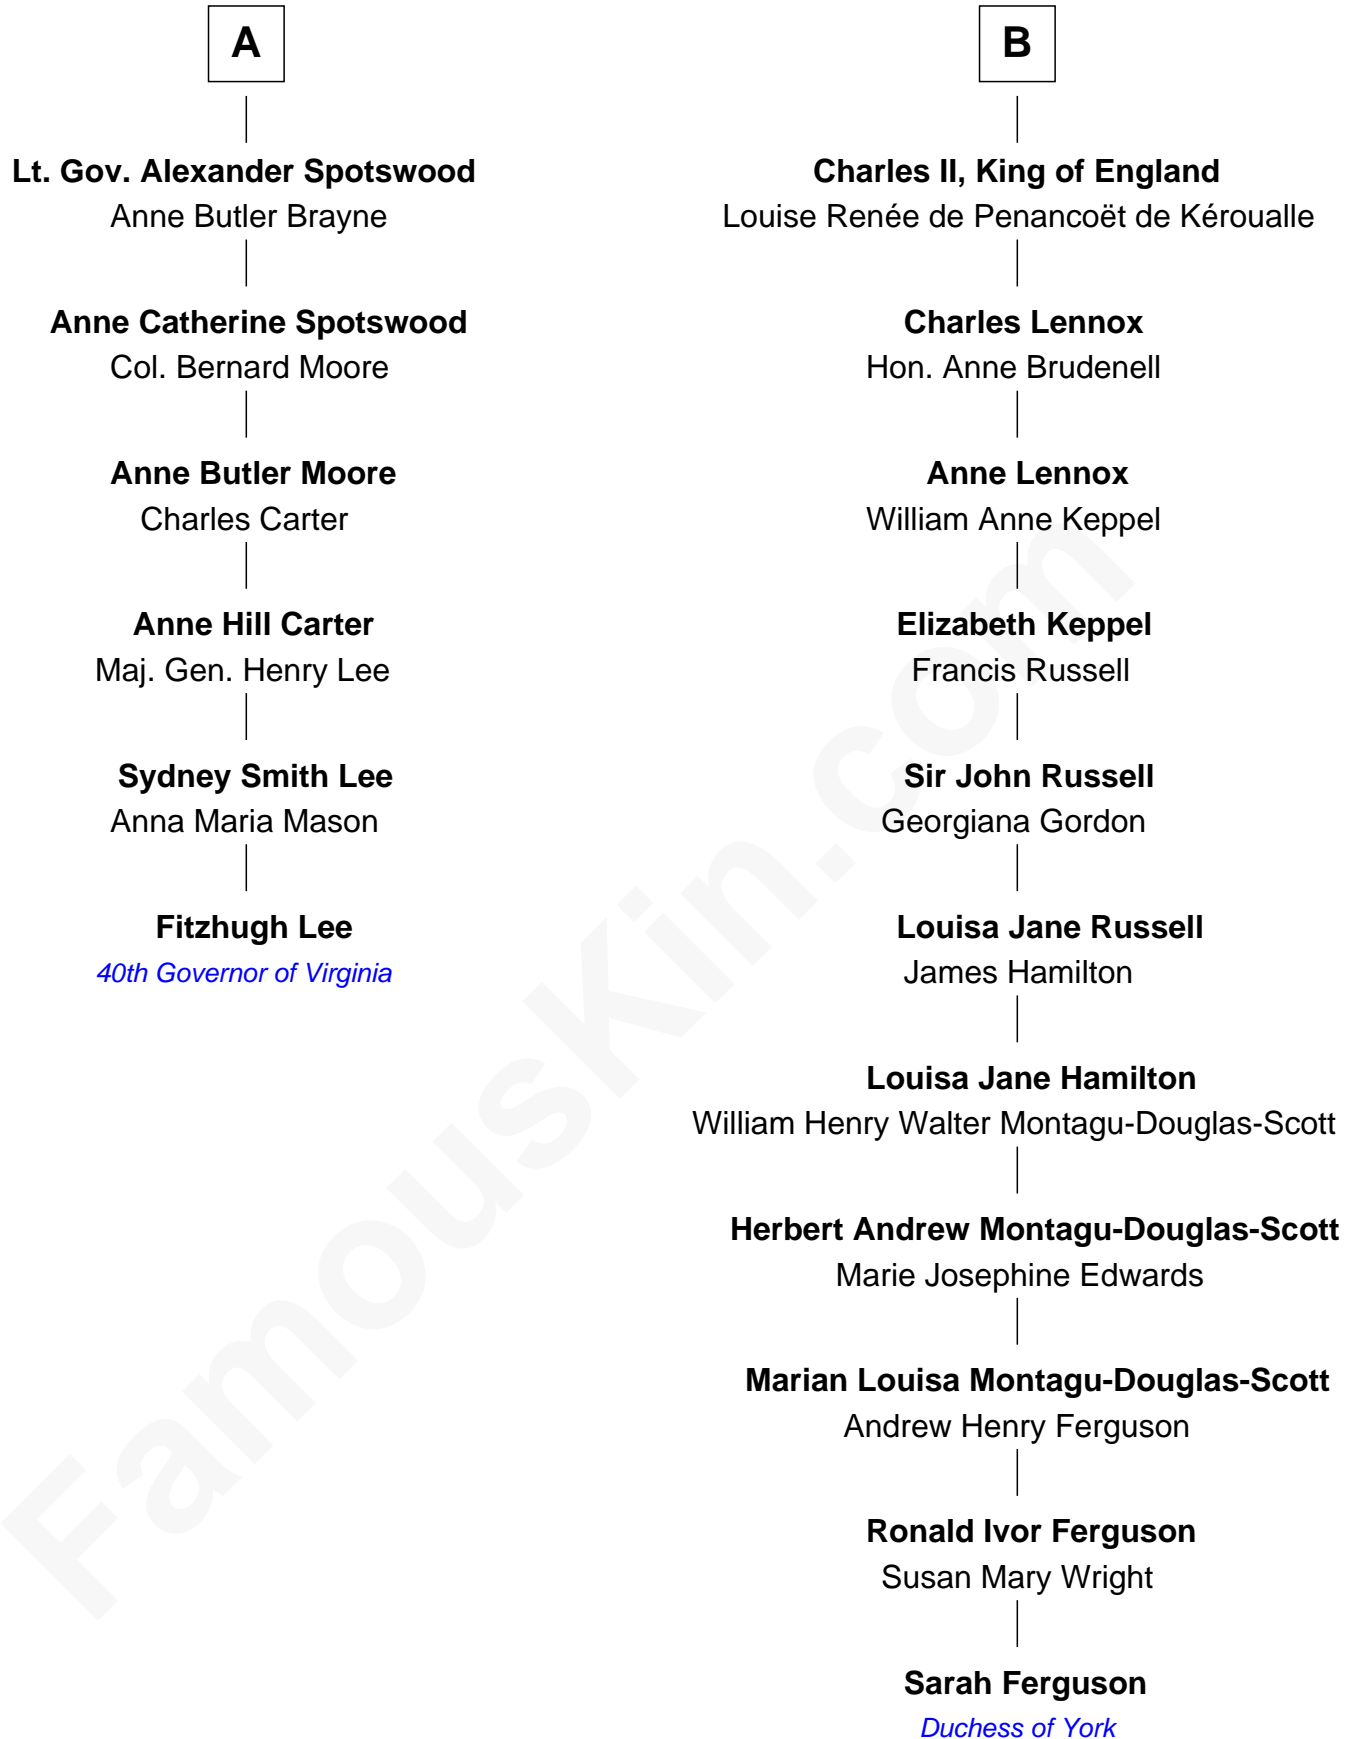

## Relationship Chart of

### Fitzhugh Lee

40th Governor of Virginia

12th cousin 5 times removed of

**Sarah Ferguson**

Duchess of York

Sarah Ferguson photo by [Norbert Aepli](#) ([CC BY 3.0](#))