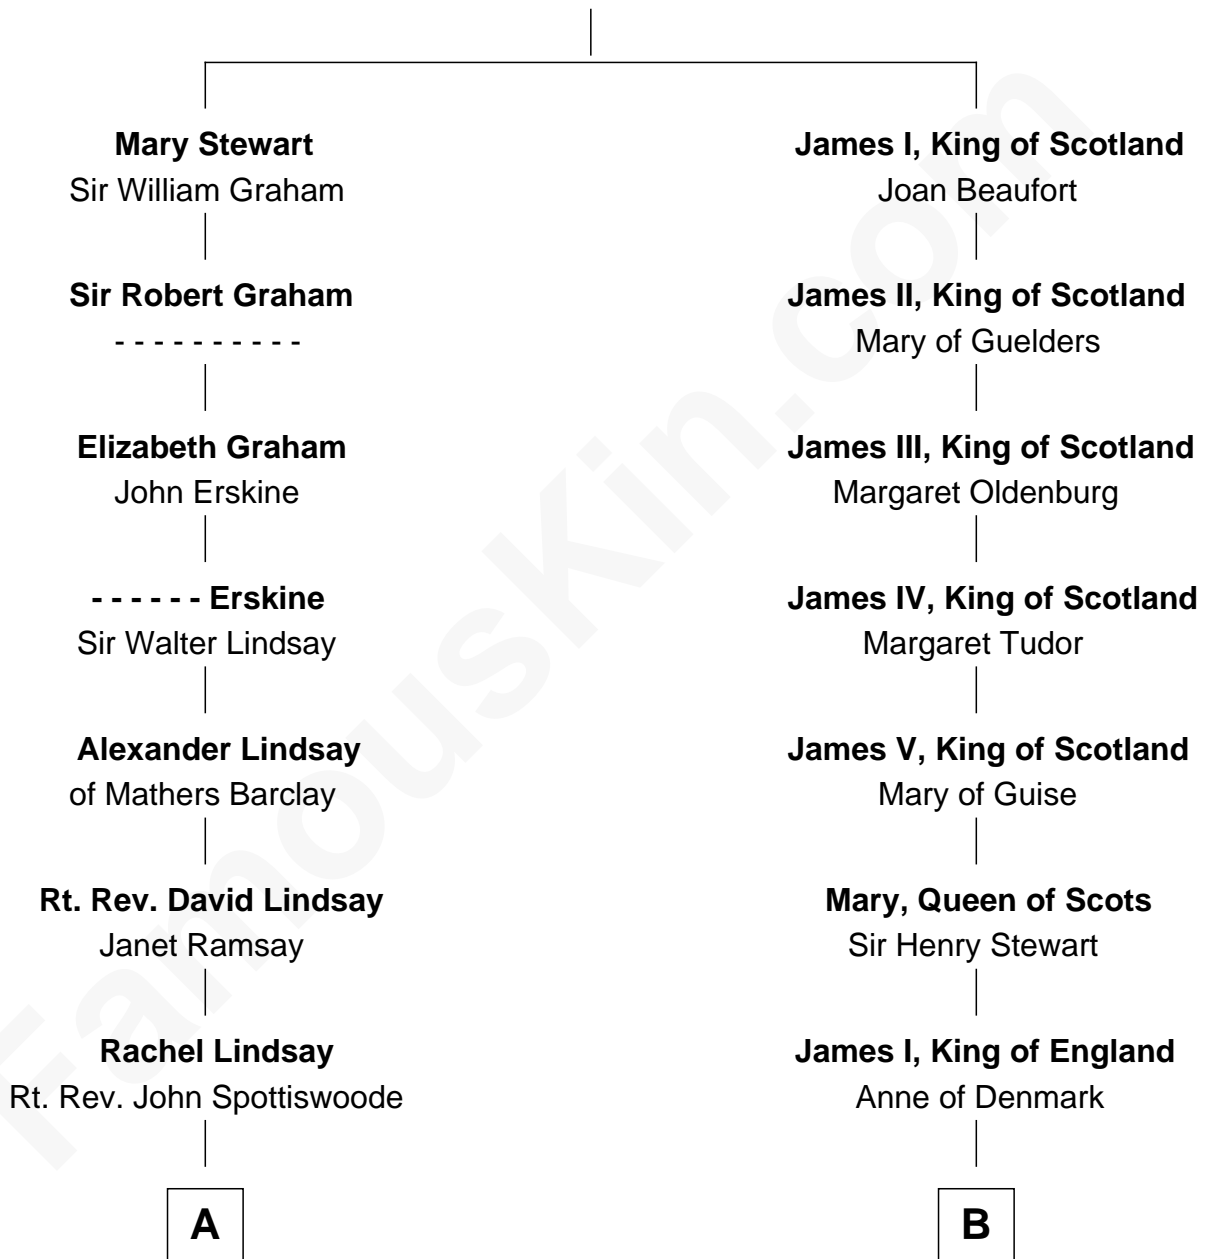

## Relationship Chart of

### Fitzhugh Lee

40th Governor of Virginia

14th cousin 4 times removed of

**Sarah Ferguson**

Duchess of York

**Robert III, King of Scotland**

Anabella Drummond

**C**

—  
**Ronald Ivor Ferguson**

Susan Mary Wright

—  
**Sarah Ferguson**

*Duchess of York*

FamousKin.com