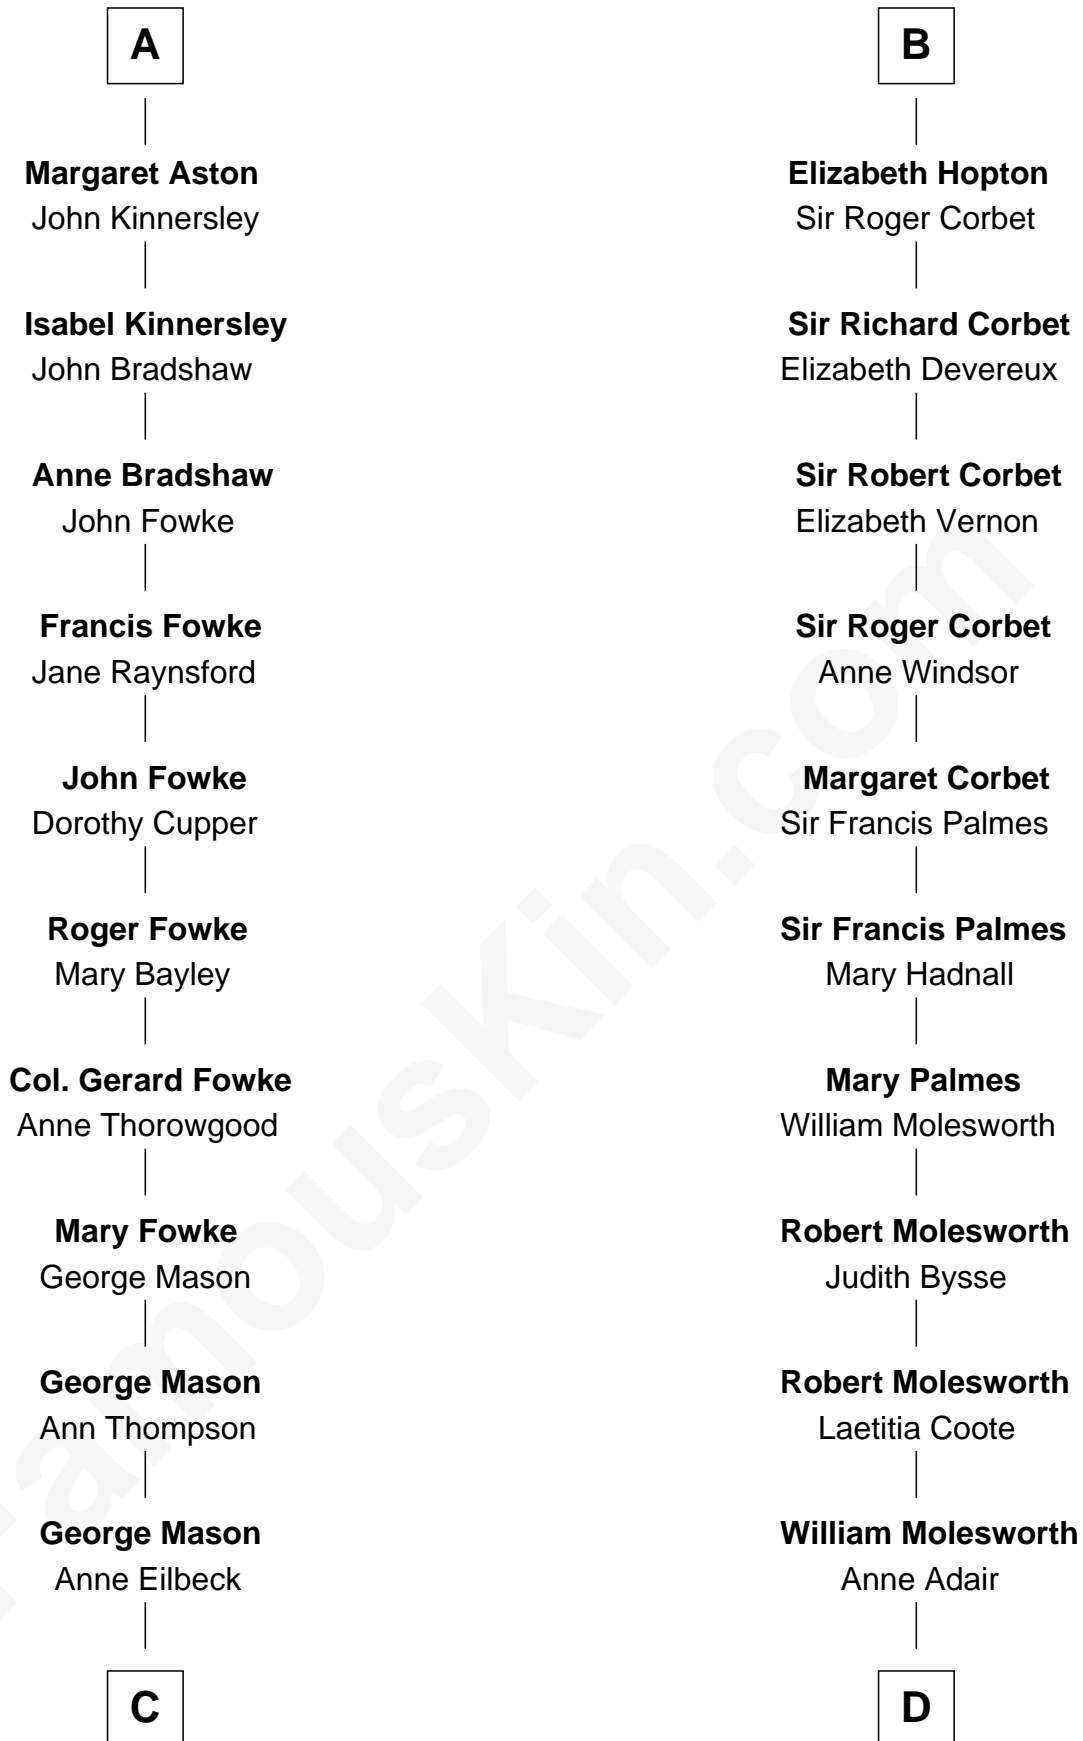

## Relationship Chart of

### Fitzhugh Lee

40th Governor of Virginia

19th cousin 2 times removed of

### Olivia De Havilland

Movie Actress

**C**

**Gen. John Mason**  
Anne Maria Murray

**Anna Maria Mason**  
Sydney Smith Lee

**Fitzhugh Lee**  
*40th Governor of Virginia*

**D**

**Richard Molesworth**  
Catherine Cobb

**John Molesworth**  
Louise Tomkyns

**Margaret Letitia Molesworth**  
Charles Richard De Havilland

**Walter Augustus De Havilland**  
Lillian Augusta Ruse

**Olivia De Havilland**  
*Movie Actress*

FamousKin.com