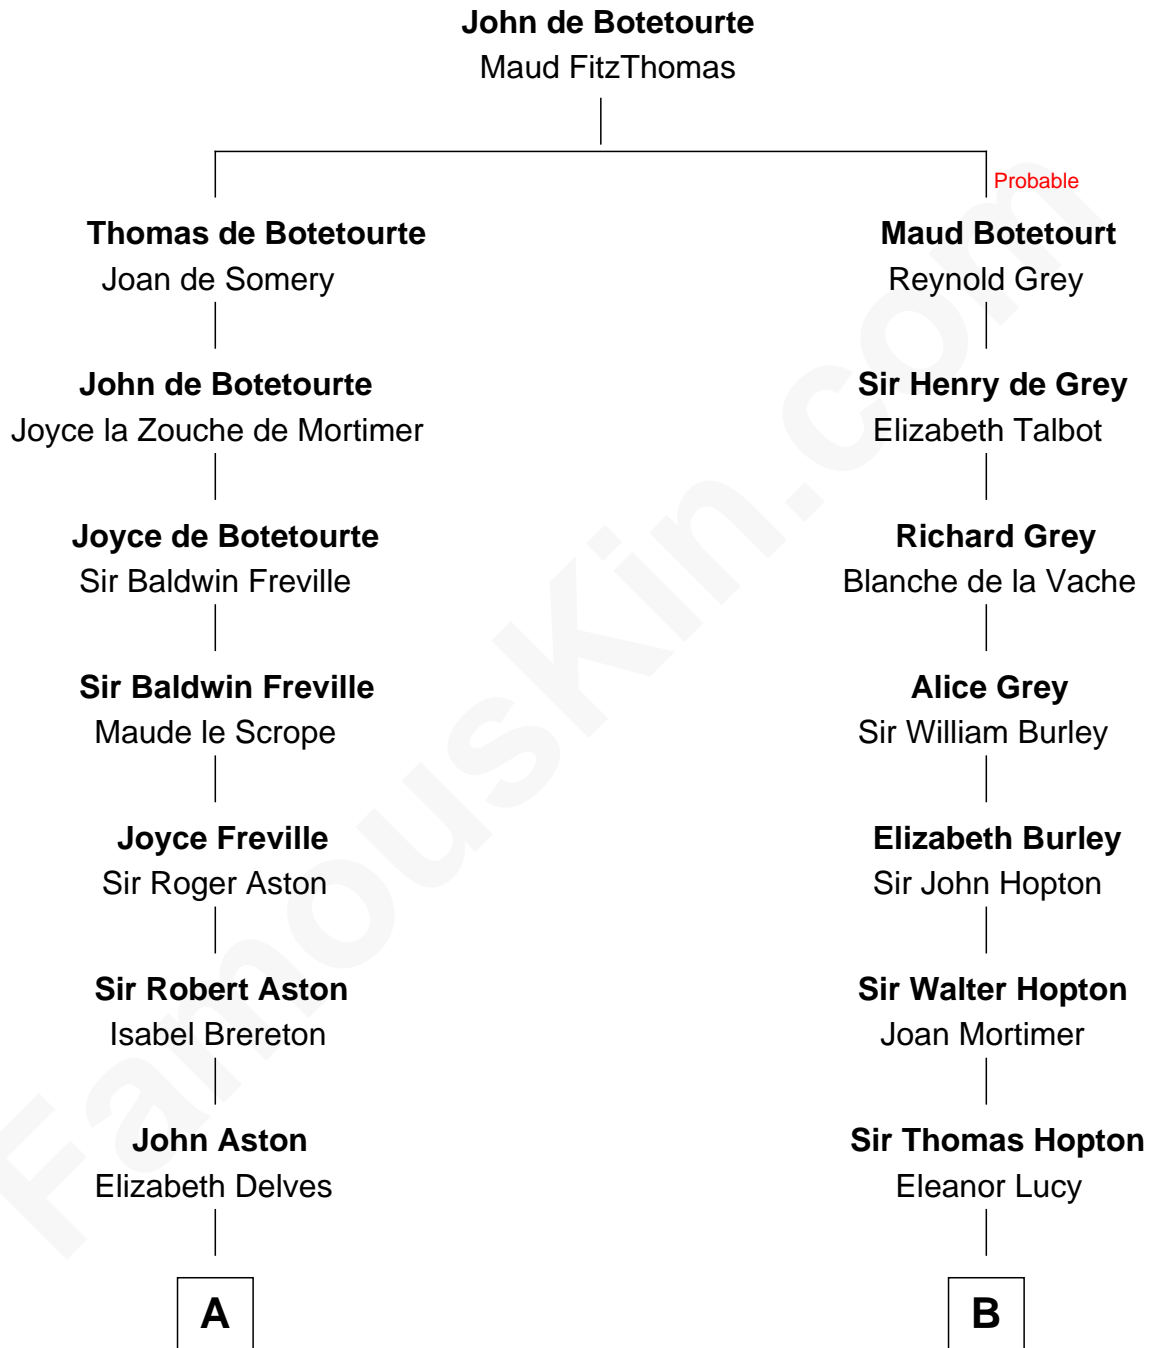

## Relationship Chart of

### Fitzhugh Lee

40th Governor of Virginia

19th cousin 2 times removed of

### Olivia De Havilland

Movie Actress

**C**

**Gen. John Mason**  
Anne Maria Murray

**Anna Maria Mason**  
Sydney Smith Lee

**Fitzhugh Lee**  
*40th Governor of Virginia*

**D**

**Richard Molesworth**  
Catherine Cobb