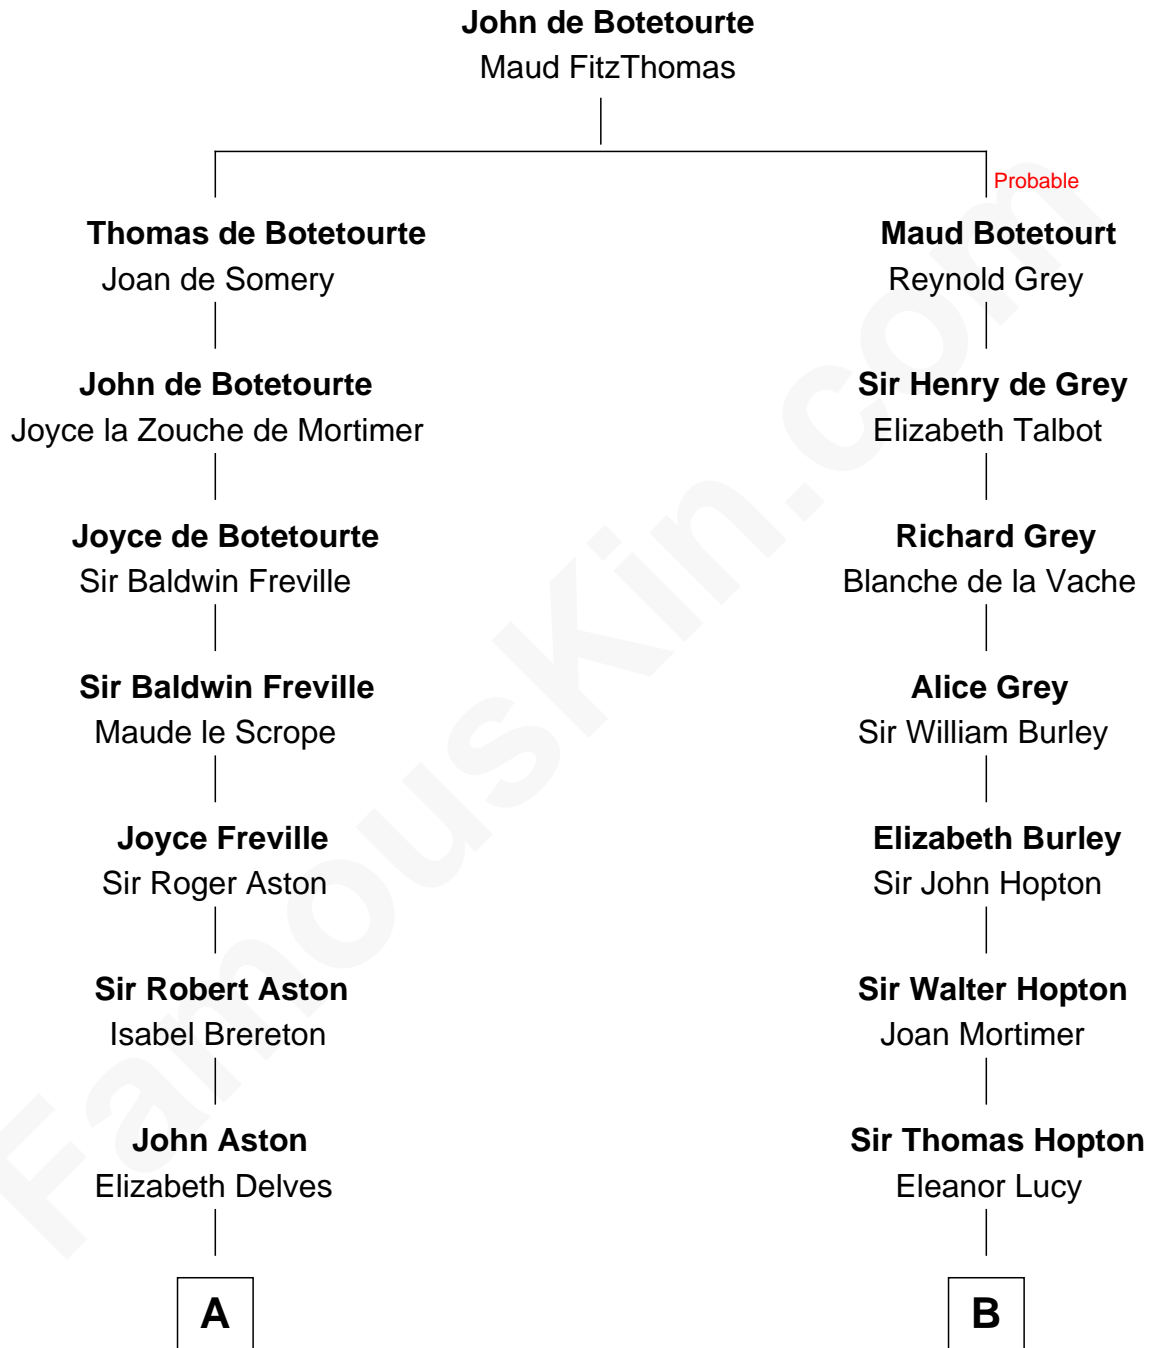

FamousKin.com

Relationship Chart of

Fitzhugh Lee

40th Governor of Virginia

19th cousin 2 times removed of

Joan Fontaine

Movie Actress

C

Gen. John Mason
Anne Maria Murray

Anna Maria Mason
Sydney Smith Lee

Fitzhugh Lee
40th Governor of Virginia

D

Richard Molesworth
Catherine Cobb

John Molesworth
Louise Tomkyns

Margaret Letitia Molesworth
Charles Richard De Havilland