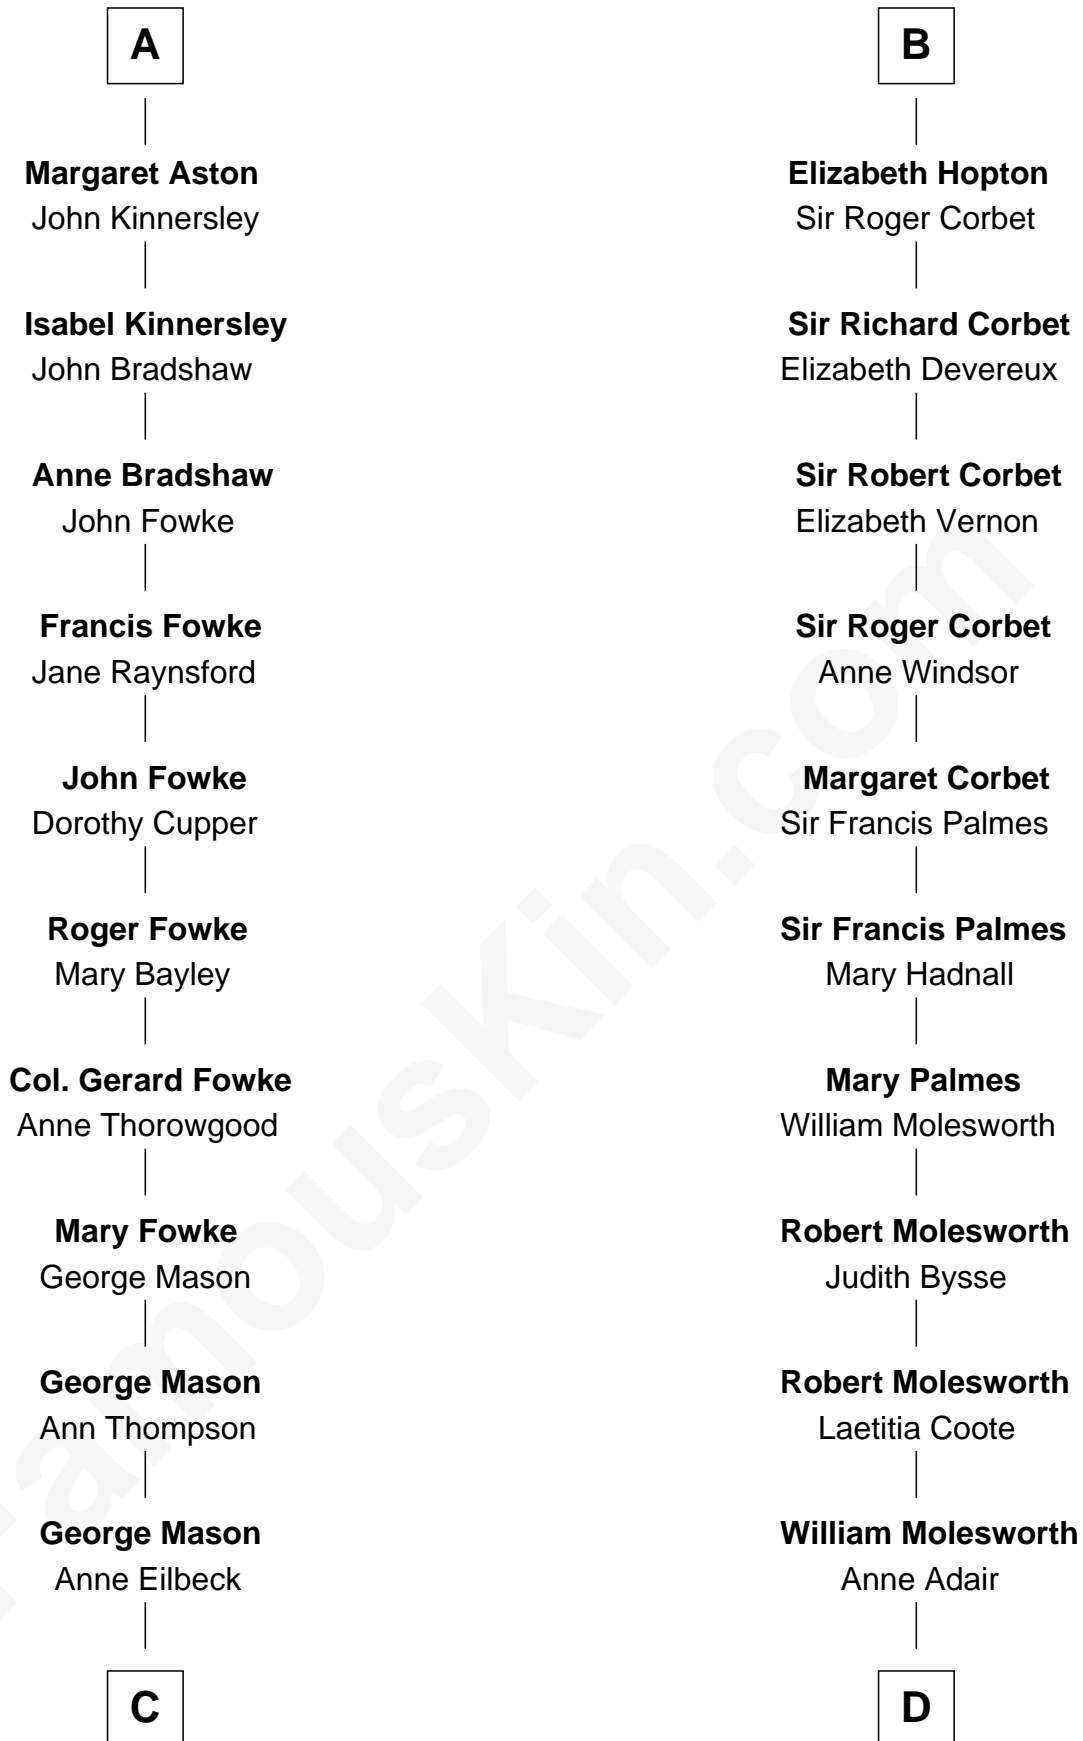

FamousKin.com

Relationship Chart of

Fitzhugh Lee

40th Governor of Virginia

19th cousin 2 times removed of

Joan Fontaine

Movie Actress

C

Gen. John Mason
Anne Maria Murray

Anna Maria Mason
Sydney Smith Lee

Fitzhugh Lee
40th Governor of Virginia

D

Richard Molesworth
Catherine Cobb

John Molesworth
Louise Tomkyns

Margaret Letitia Molesworth
Charles Richard De Havilland