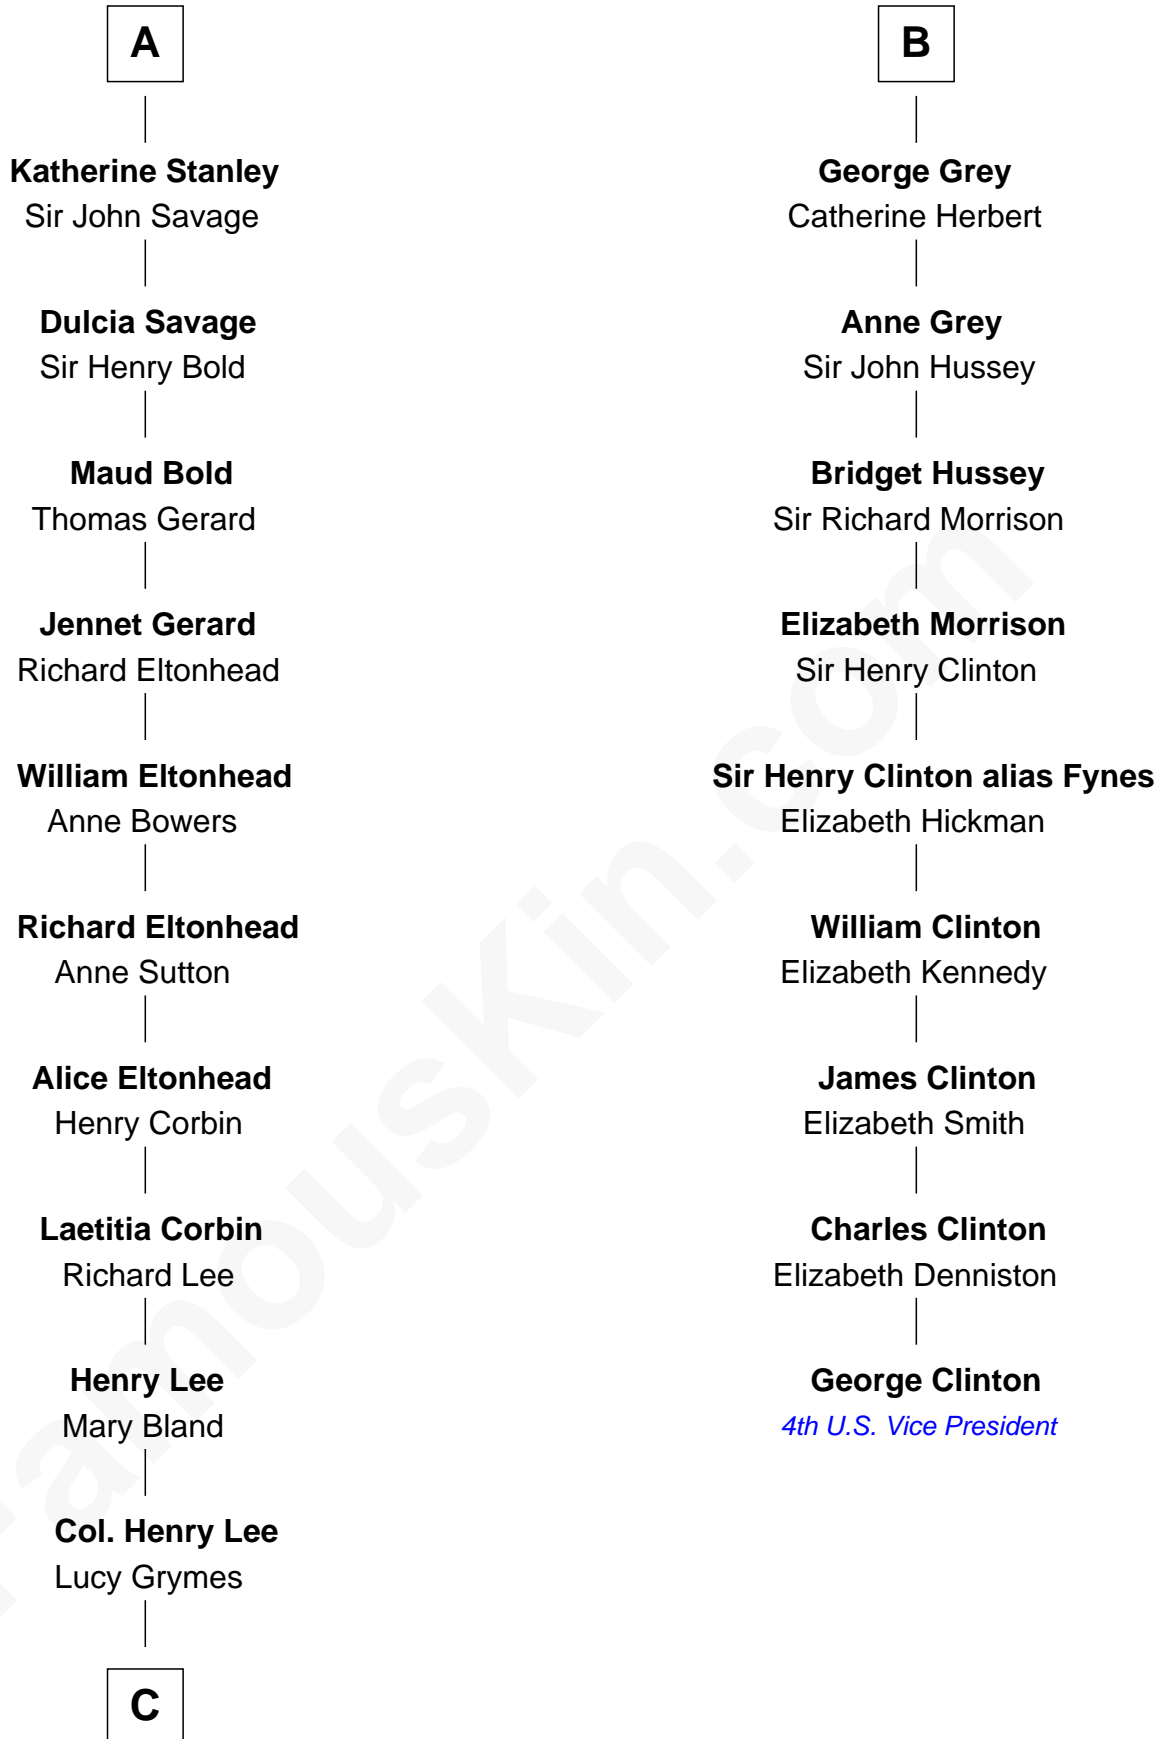

FamousKin.com

Relationship Chart of

Fitzhugh Lee

40th Governor of Virginia

15th cousin 4 times removed of

George Clinton

4th U.S. Vice President

Sir Humphrey de Bohun

Eleanor de Bohun

Sir John de Verdun

Maud de Verdun

Sir John de Grey

Sir Roger de Grey

Elizabeth de Hastings

Sir Reynold de Grey

Eleanor le Strange

Sir Reynold Grey

Margaret de Ros

Sir John Grey

Constance de Holand

Sir Edmund Grey

Katherine Percy

B

C