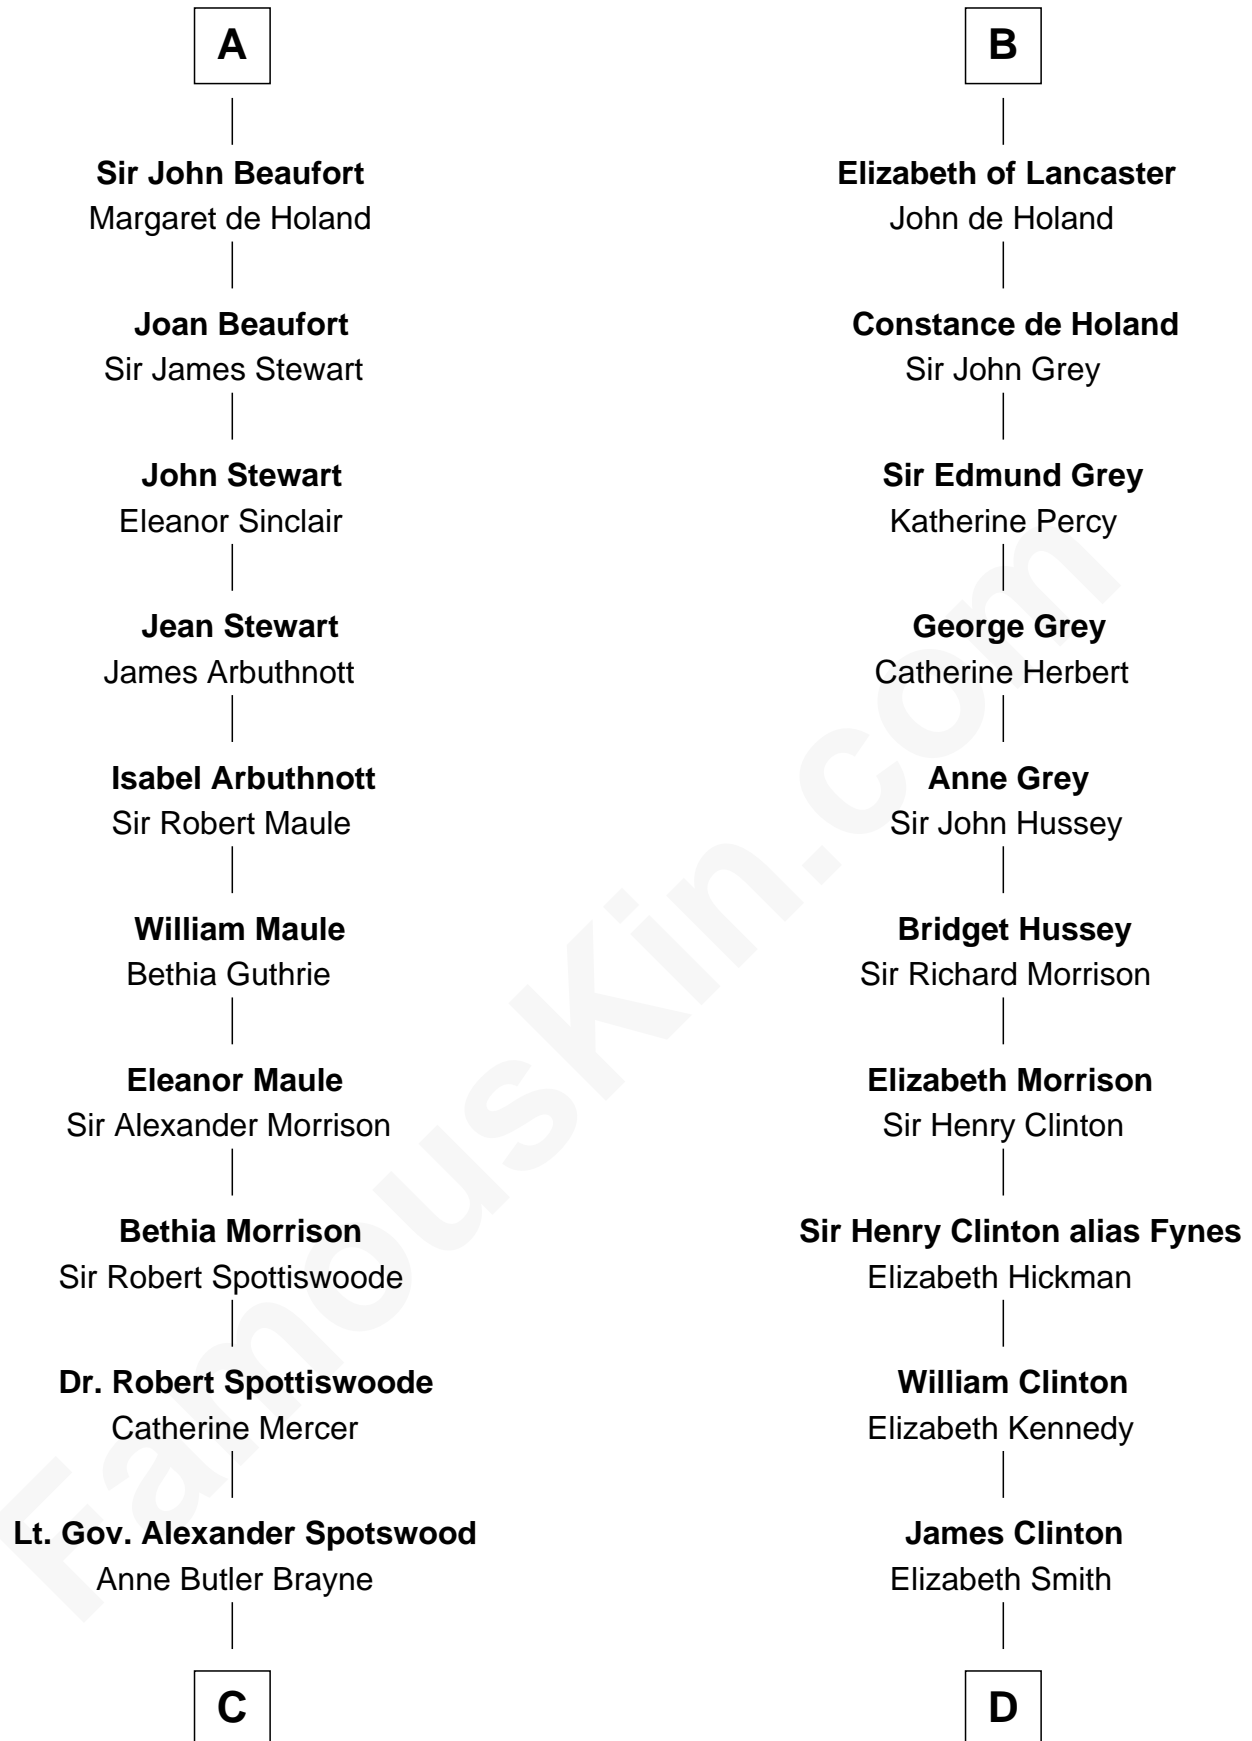

FamousKin.com

Relationship Chart of

Fitzhugh Lee

40th Governor of Virginia

18th cousin 3 times removed of

George Clinton

4th U.S. Vice President

Alfonso II, King of Aragon

Isabella of France

Edward II, King of England

Edward III, King of England

Philippa of Hainault

John of Gaunt

Blanche of Lancaster

B

C

Anne Catherine Spotswood

Col. Bernard Moore

Anne Butler Moore

Charles Carter

Anne Hill Carter

Maj. Gen. Henry Lee

Sydney Smith Lee

Anna Maria Mason