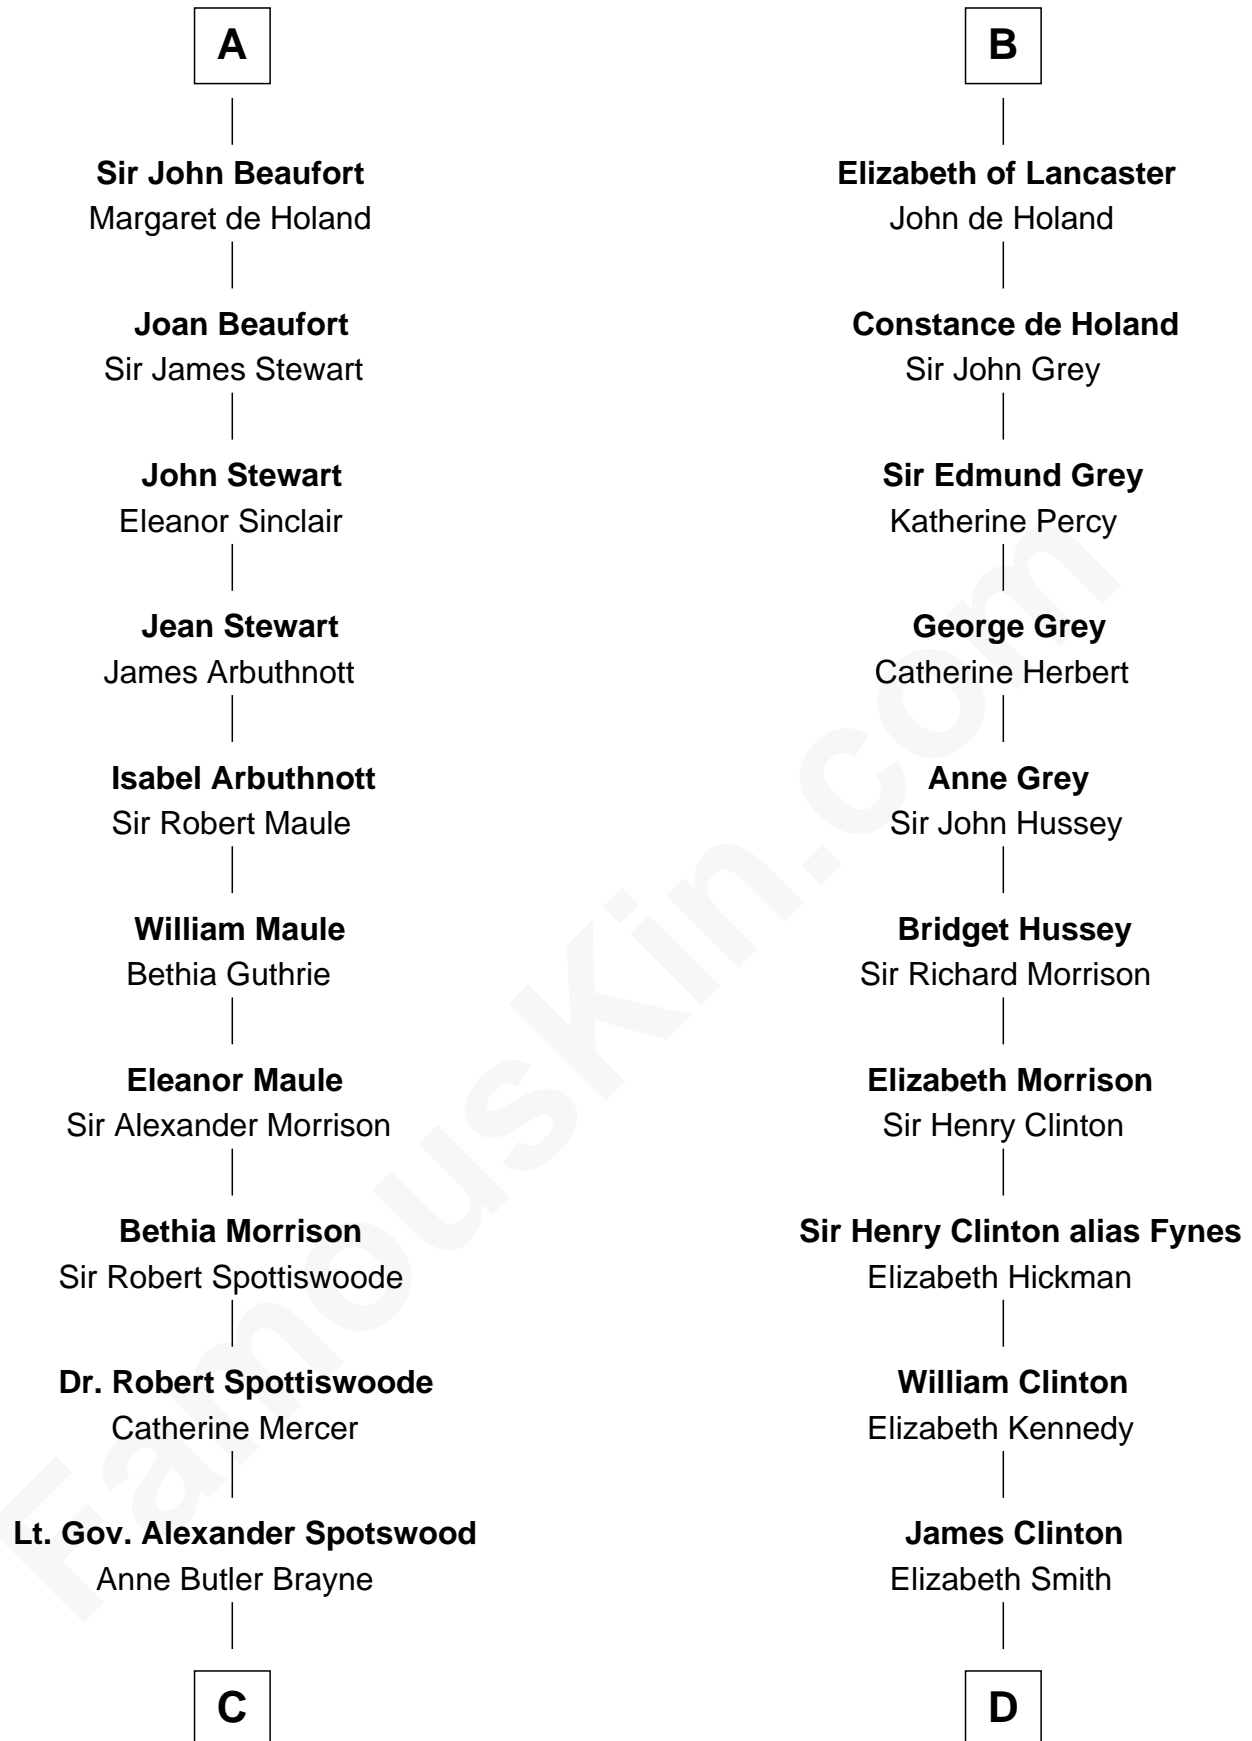

FamousKin.com

Relationship Chart of

Fitzhugh Lee

40th Governor of Virginia

18th cousin 3 times removed of

George Clinton

4th U.S. Vice President

William VIII de Montpellier

Eudoxia Comnenus

C

Anne Catherine Spotswood

Col. Bernard Moore

Anne Butler Moore

Charles Carter

Anne Hill Carter

Maj. Gen. Henry Lee

Sydney Smith Lee

Anna Maria Mason

Fitzhugh Lee

40th Governor of Virginia

D

Charles Clinton

Elizabeth Denniston

George Clinton