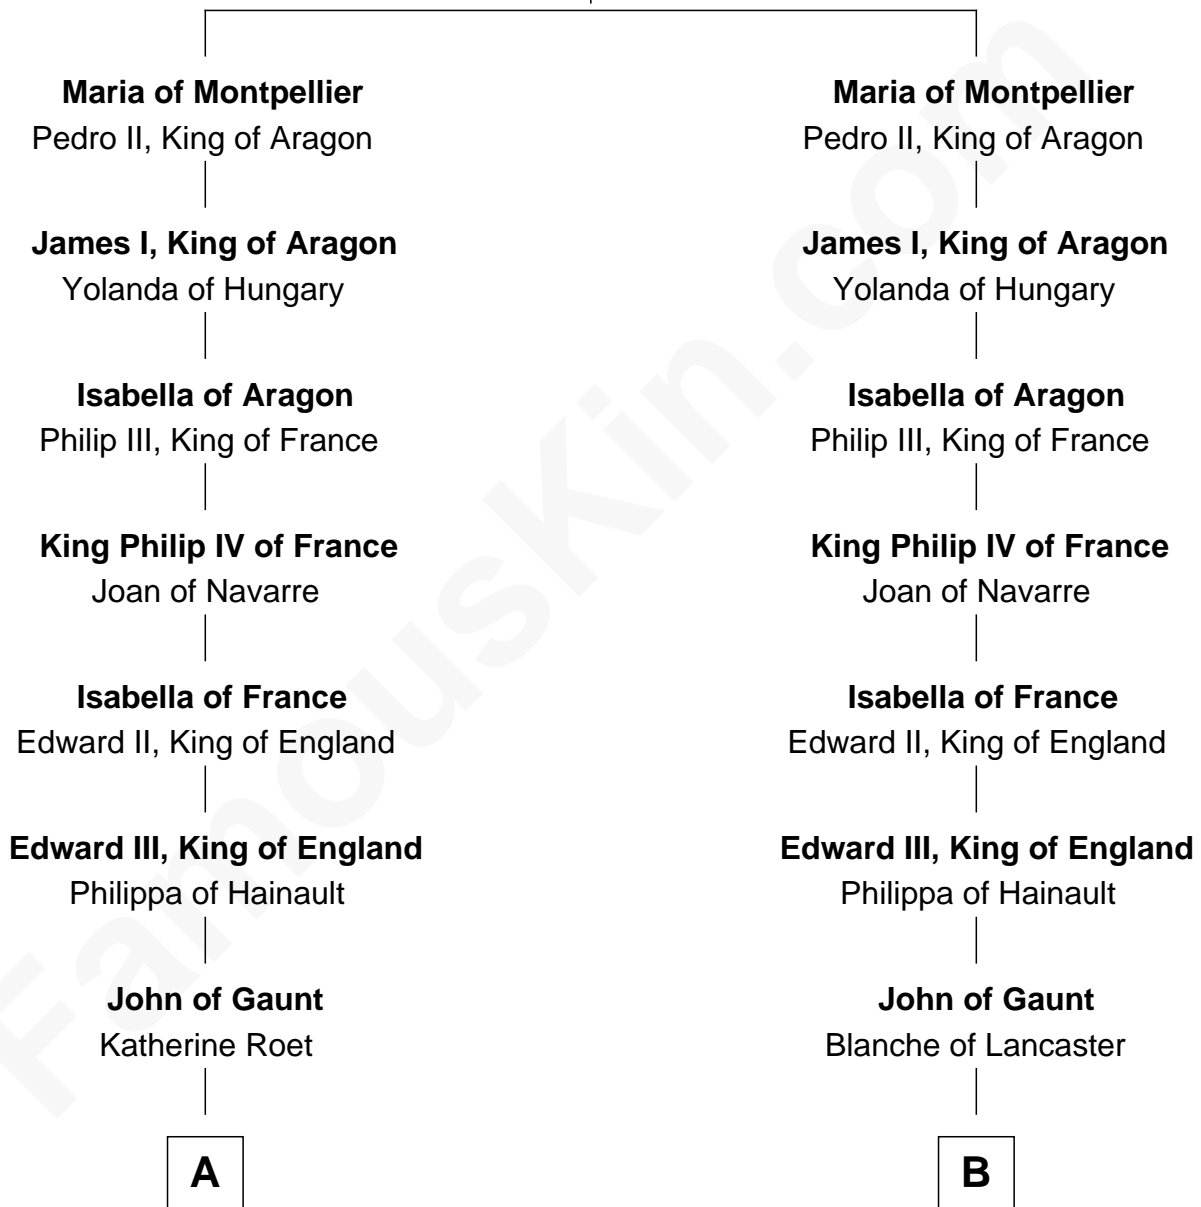

FamousKin.com

Relationship Chart of

Fitzhugh Lee

40th Governor of Virginia

18th cousin 3 times removed of

George Clinton

4th U.S. Vice President

William VIII de Montpellier

Eudoxia Comnenus

C

Anne Catherine Spotswood

Col. Bernard Moore

Anne Butler Moore

Charles Carter

Anne Hill Carter

Maj. Gen. Henry Lee

Sydney Smith Lee

Anna Maria Mason

Fitzhugh Lee

40th Governor of Virginia

D

Charles Clinton

Elizabeth Denniston

George Clinton