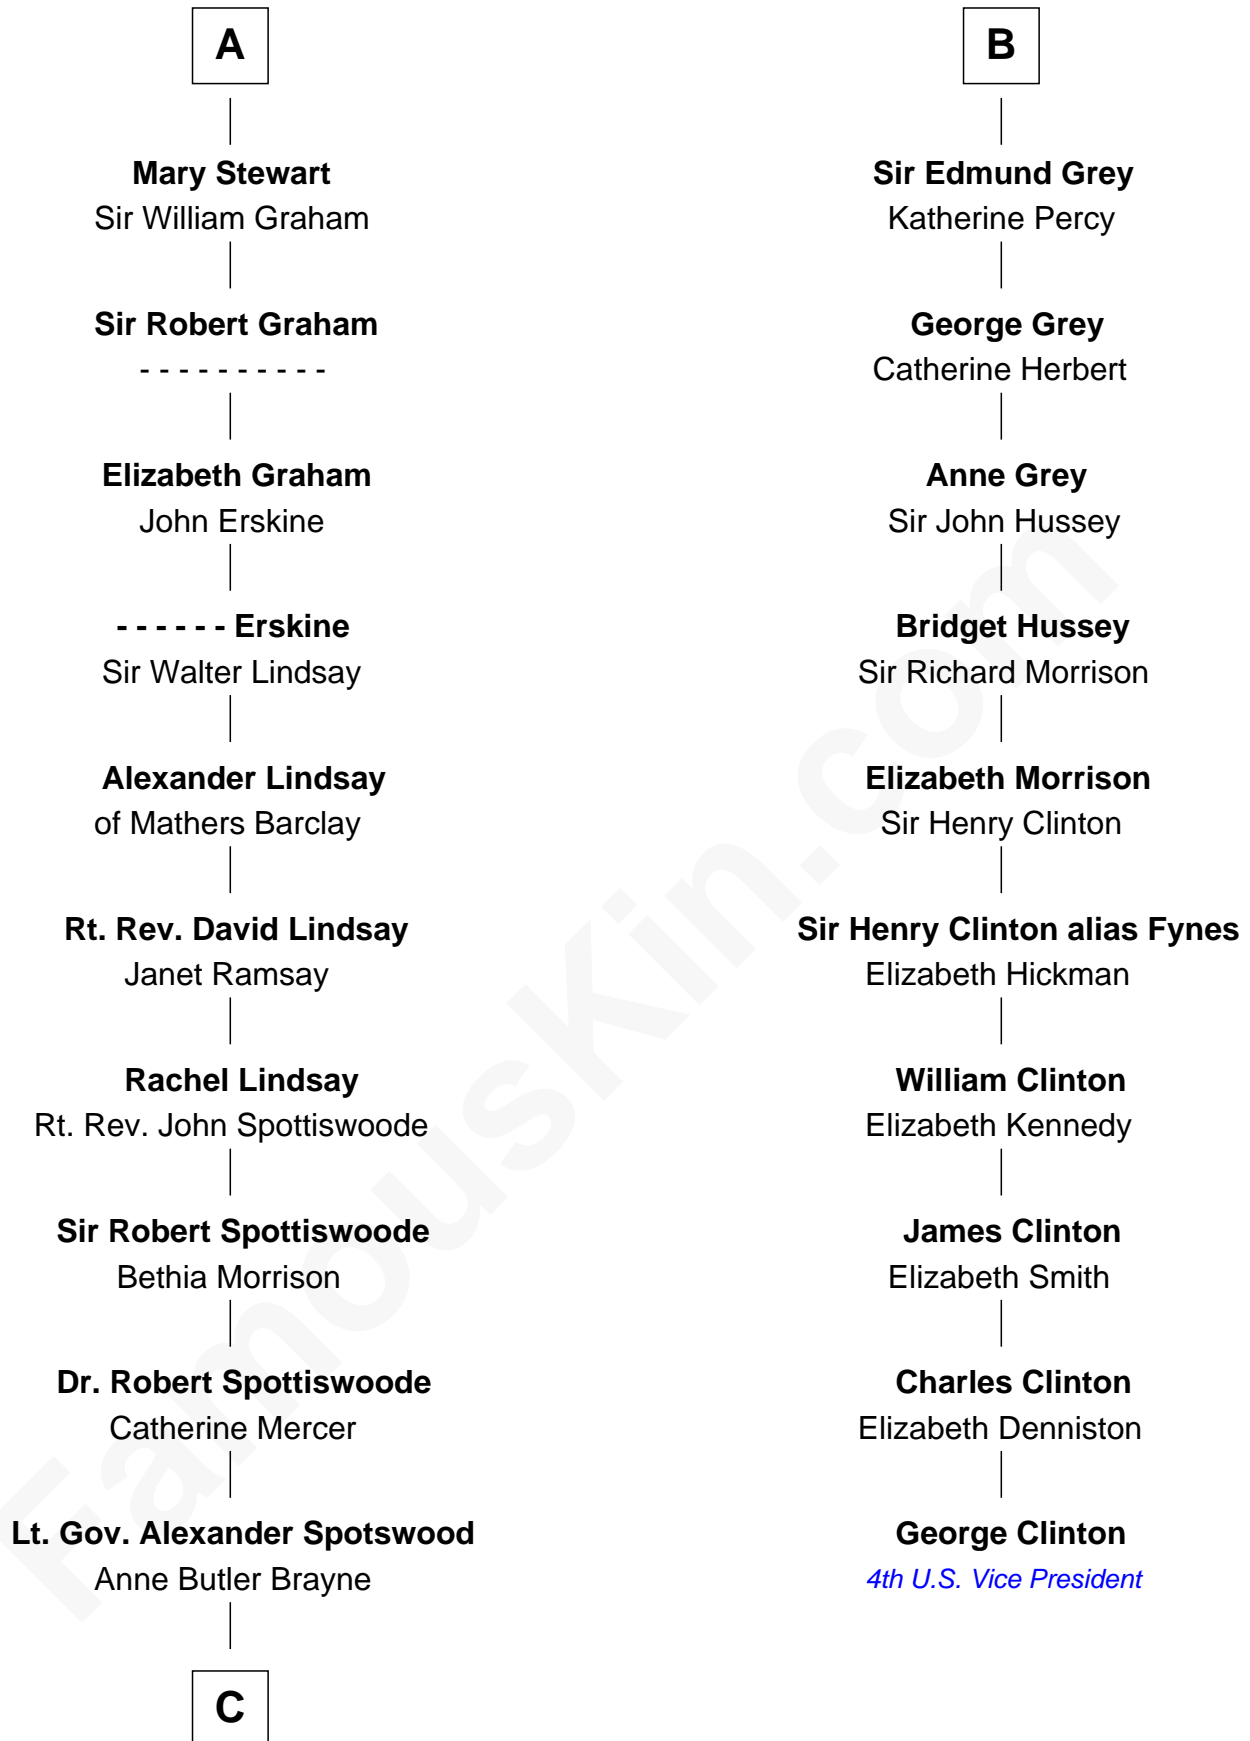

FamousKin.com

Relationship Chart of

Fitzhugh Lee

40th Governor of Virginia

16th cousin 5 times removed of

George Clinton

4th U.S. Vice President

David of Huntingdon

Maud of Chester

C

Anne Catherine Spotswood

Col. Bernard Moore

Anne Butler Moore

Charles Carter

Anne Hill Carter

Maj. Gen. Henry Lee

Sydney Smith Lee

Anna Maria Mason

Fitzhugh Lee

40th Governor of Virginia

FamousKin.com