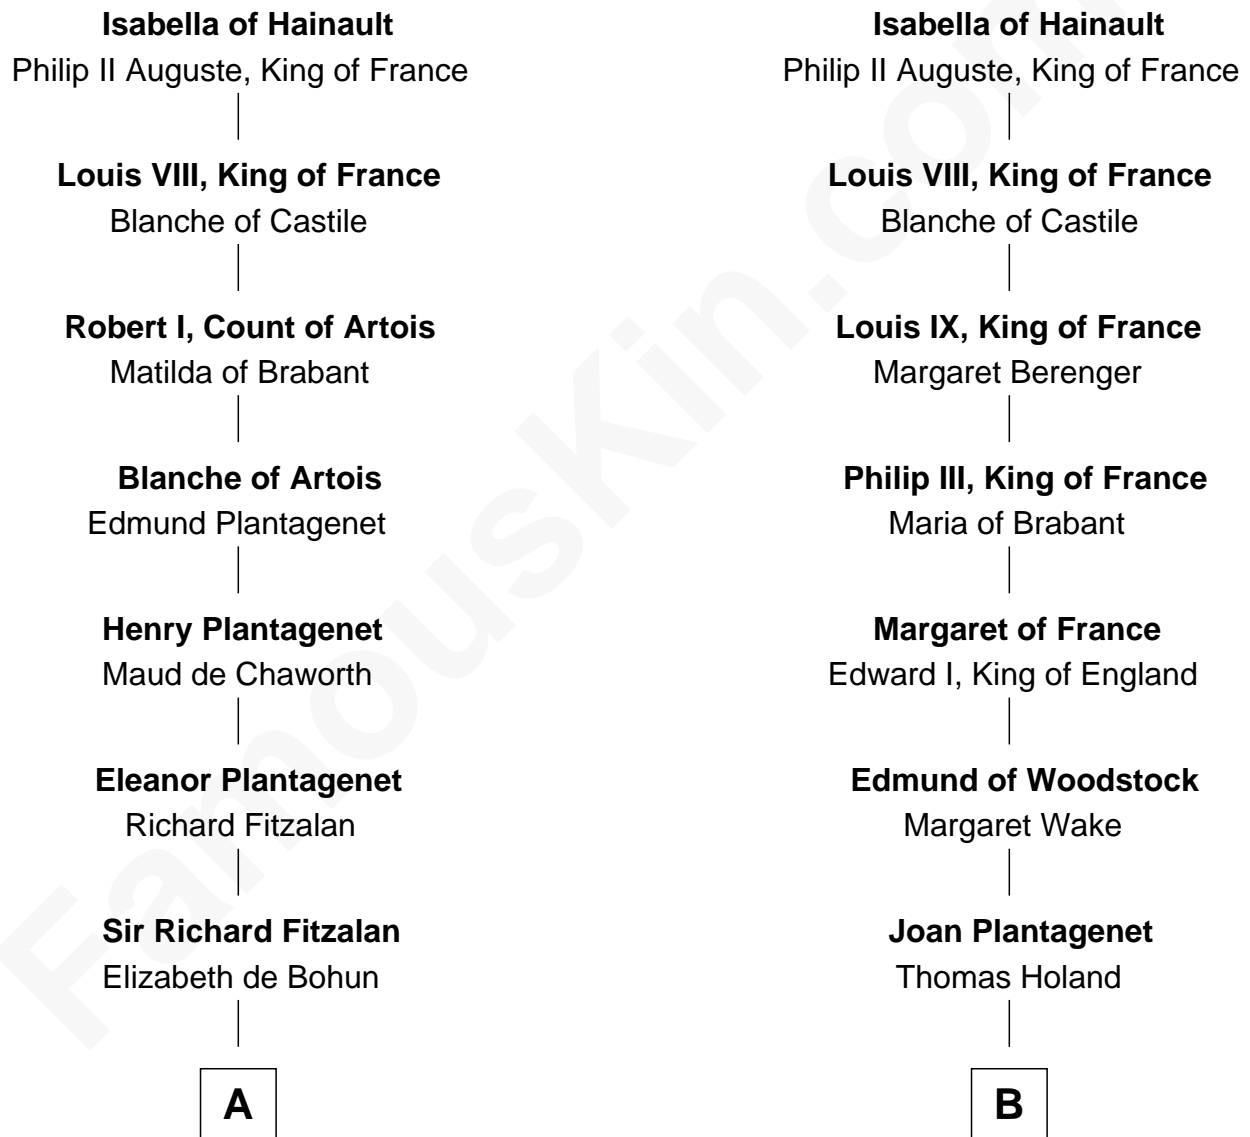

FamousKin.com

Relationship Chart of Fitzhugh Lee

40th Governor of Virginia

18th cousin 3 times removed of

George Clinton

4th U.S. Vice President

Baldwin V of Hainault

Margaret of Flanders

C

Henry Lee
Mary Bland

Col. Henry Lee
Lucy Grymes

Maj. Gen. Henry Lee
Anne Hill Carter

Sydney Smith Lee
Anna Maria Mason

Fitzhugh Lee
40th Governor of Virginia

D

Charles Clinton
Elizabeth Denniston

George Clinton
4th U.S. Vice President

FamousKin.com