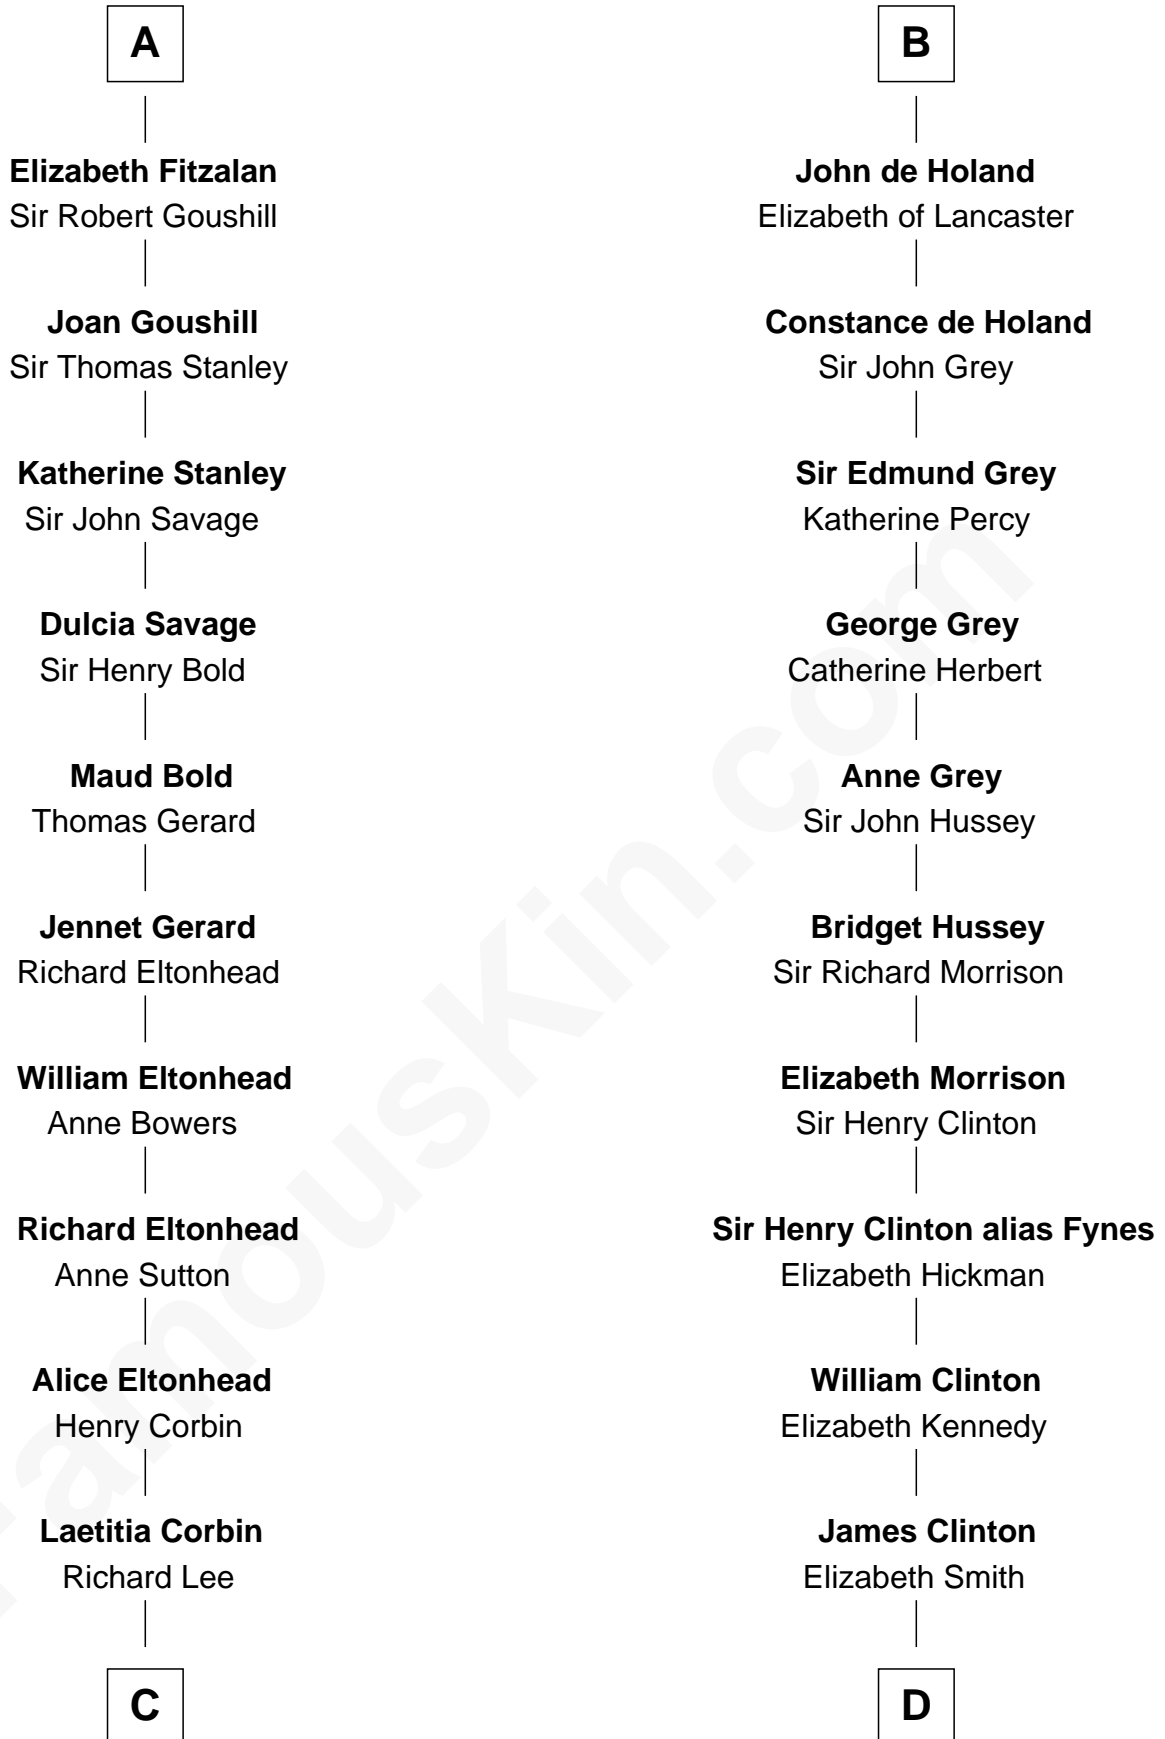

FamousKin.com

Relationship Chart of Fitzhugh Lee

40th Governor of Virginia

18th cousin 3 times removed of

George Clinton

4th U.S. Vice President

Baldwin V of Hainault

Margaret of Flanders

C

Henry Lee
Mary Bland

Col. Henry Lee
Lucy Grymes

Maj. Gen. Henry Lee
Anne Hill Carter

Sydney Smith Lee
Anna Maria Mason

Fitzhugh Lee
40th Governor of Virginia

D

Charles Clinton
Elizabeth Denniston