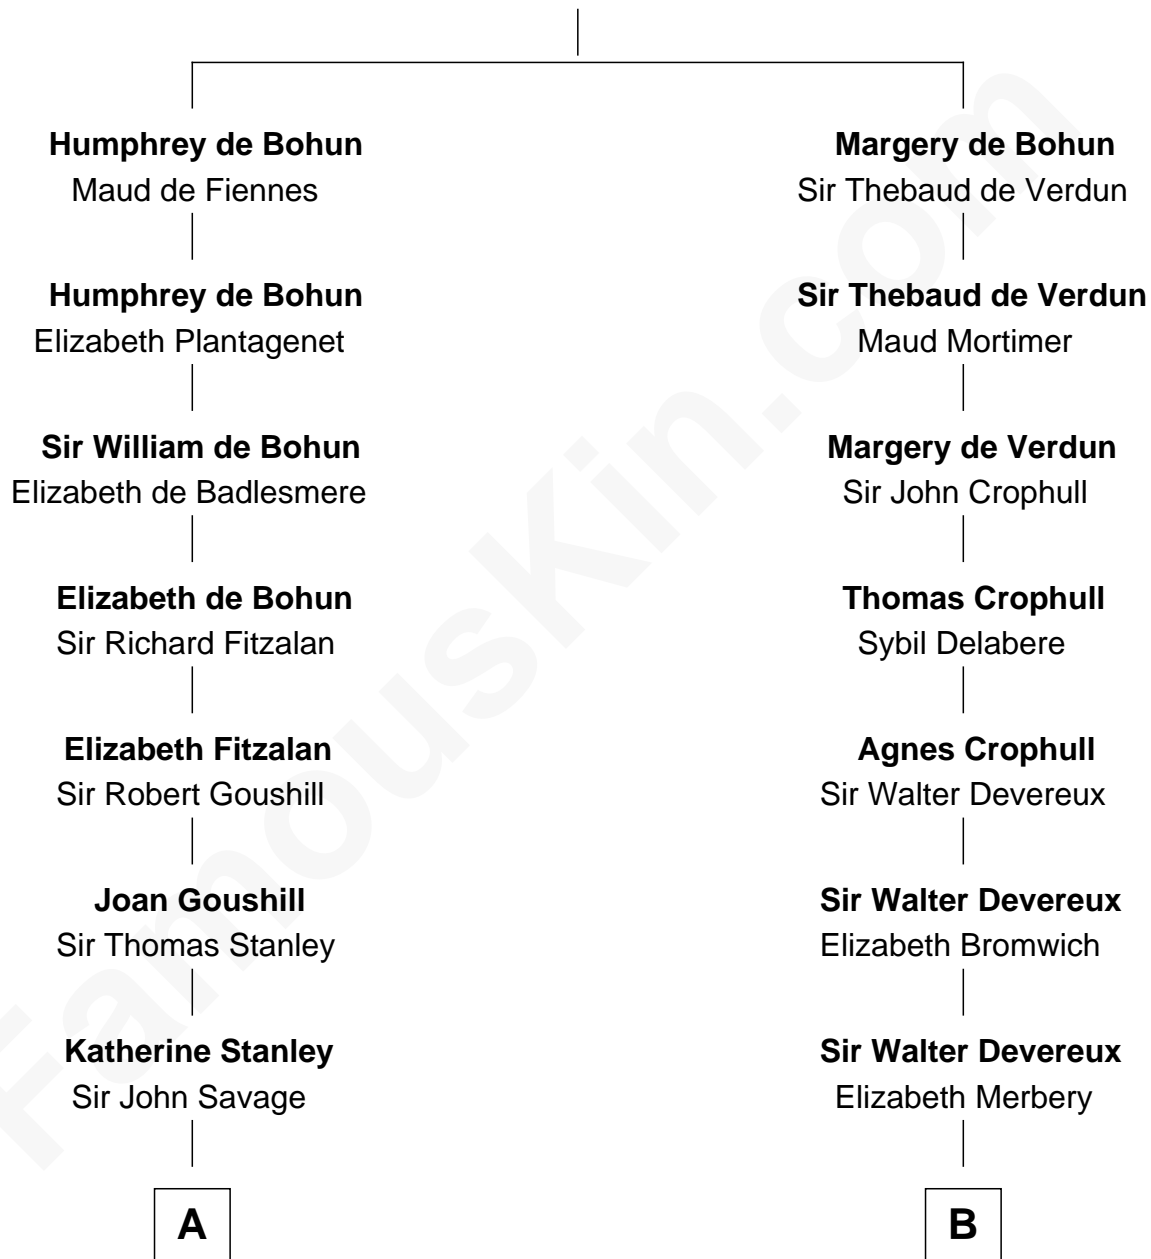

FamousKin.com

Relationship Chart of

Fitzhugh Lee

40th Governor of Virginia

16th cousin 2 times removed of

George Clinton

4th U.S. Vice President

Sir Humphrey de Bohun

Eleanor de Braiose

C

—
Sydney Smith Lee
Anna Maria Mason

—
Fitzhugh Lee
40th Governor of Virginia

FamousKin.com