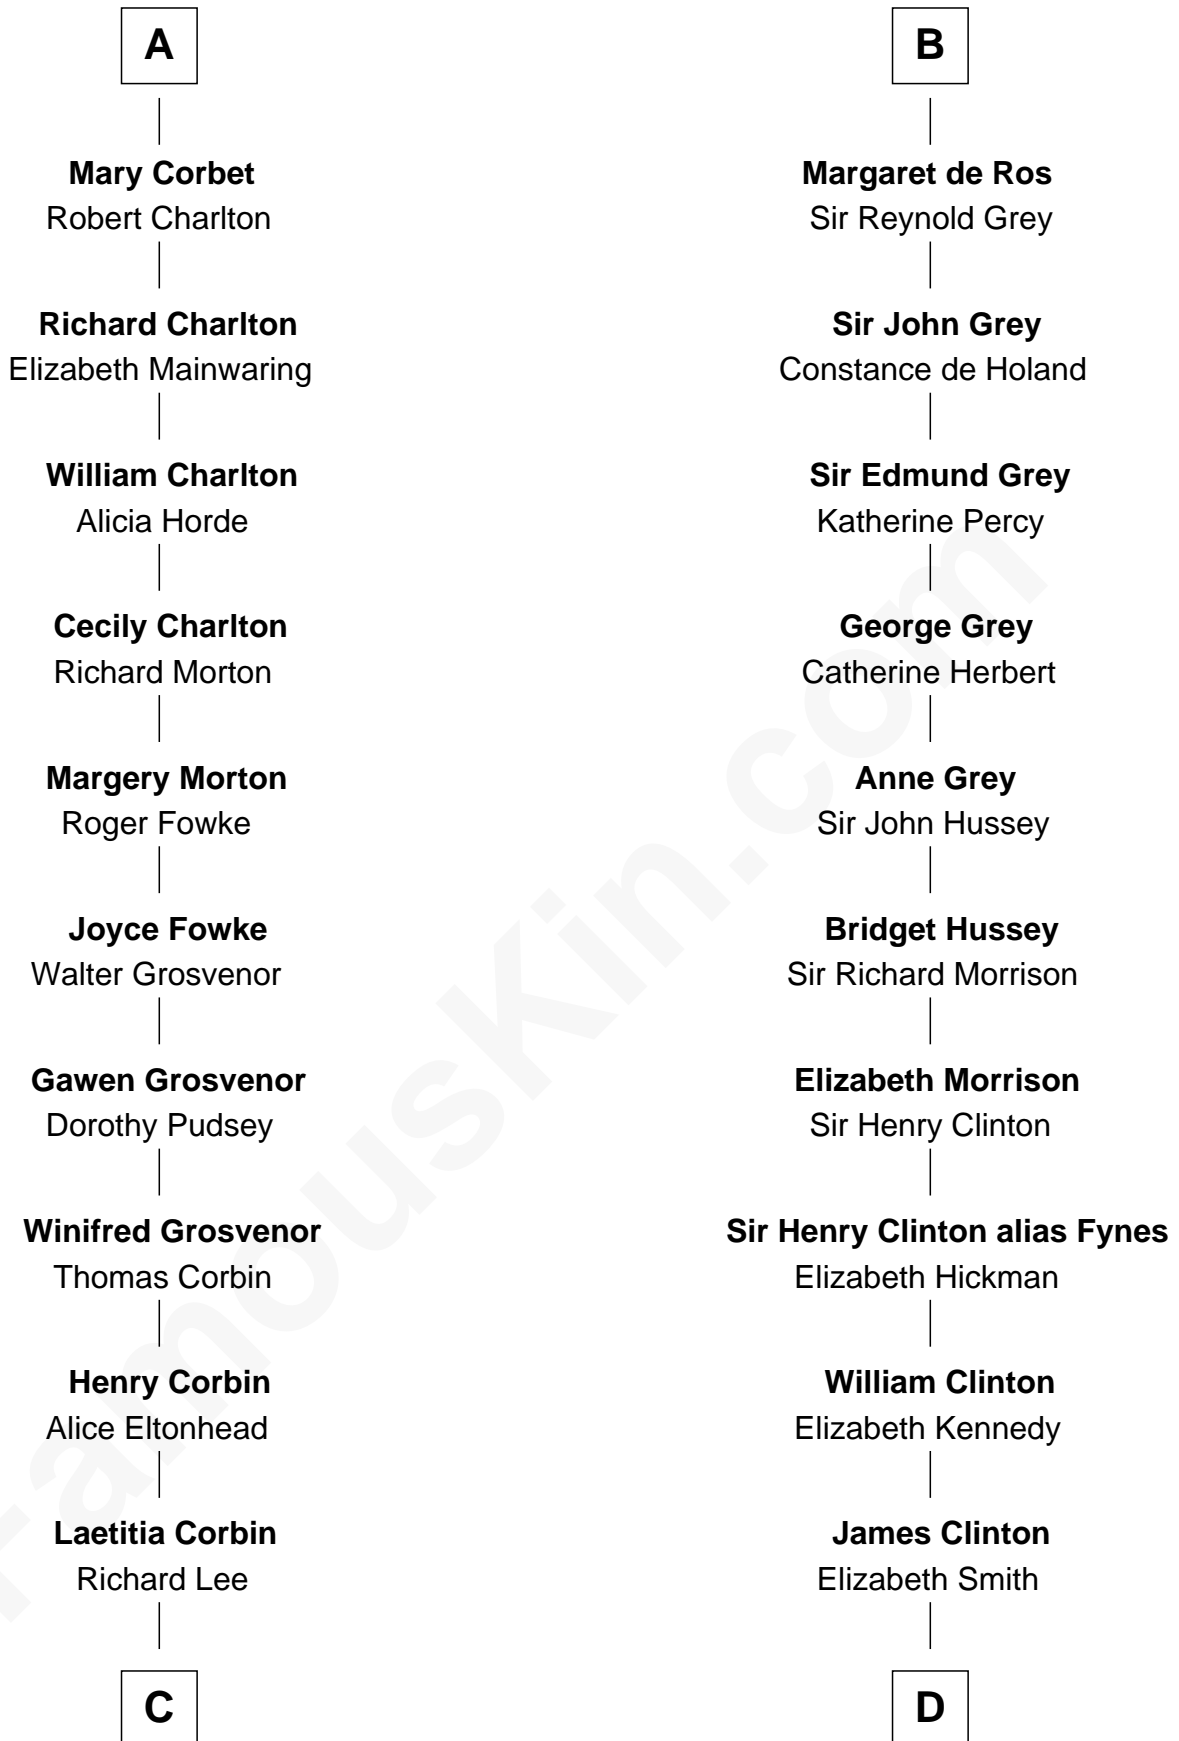

## Relationship Chart of

### Fitzhugh Lee

40th Governor of Virginia

18th cousin 3 times removed of

**George Clinton**

4th U.S. Vice President

**William d'Aubenev**

Maud de St. Hilary

**C**

**Henry Lee**  
Mary Bland

**Col. Henry Lee**  
Lucy Grymes

**Maj. Gen. Henry Lee**  
Anne Hill Carter

**Sydney Smith Lee**  
Anna Maria Mason

**Fitzhugh Lee**  
*40th Governor of Virginia*

**D**

**Charles Clinton**  
Elizabeth Denniston