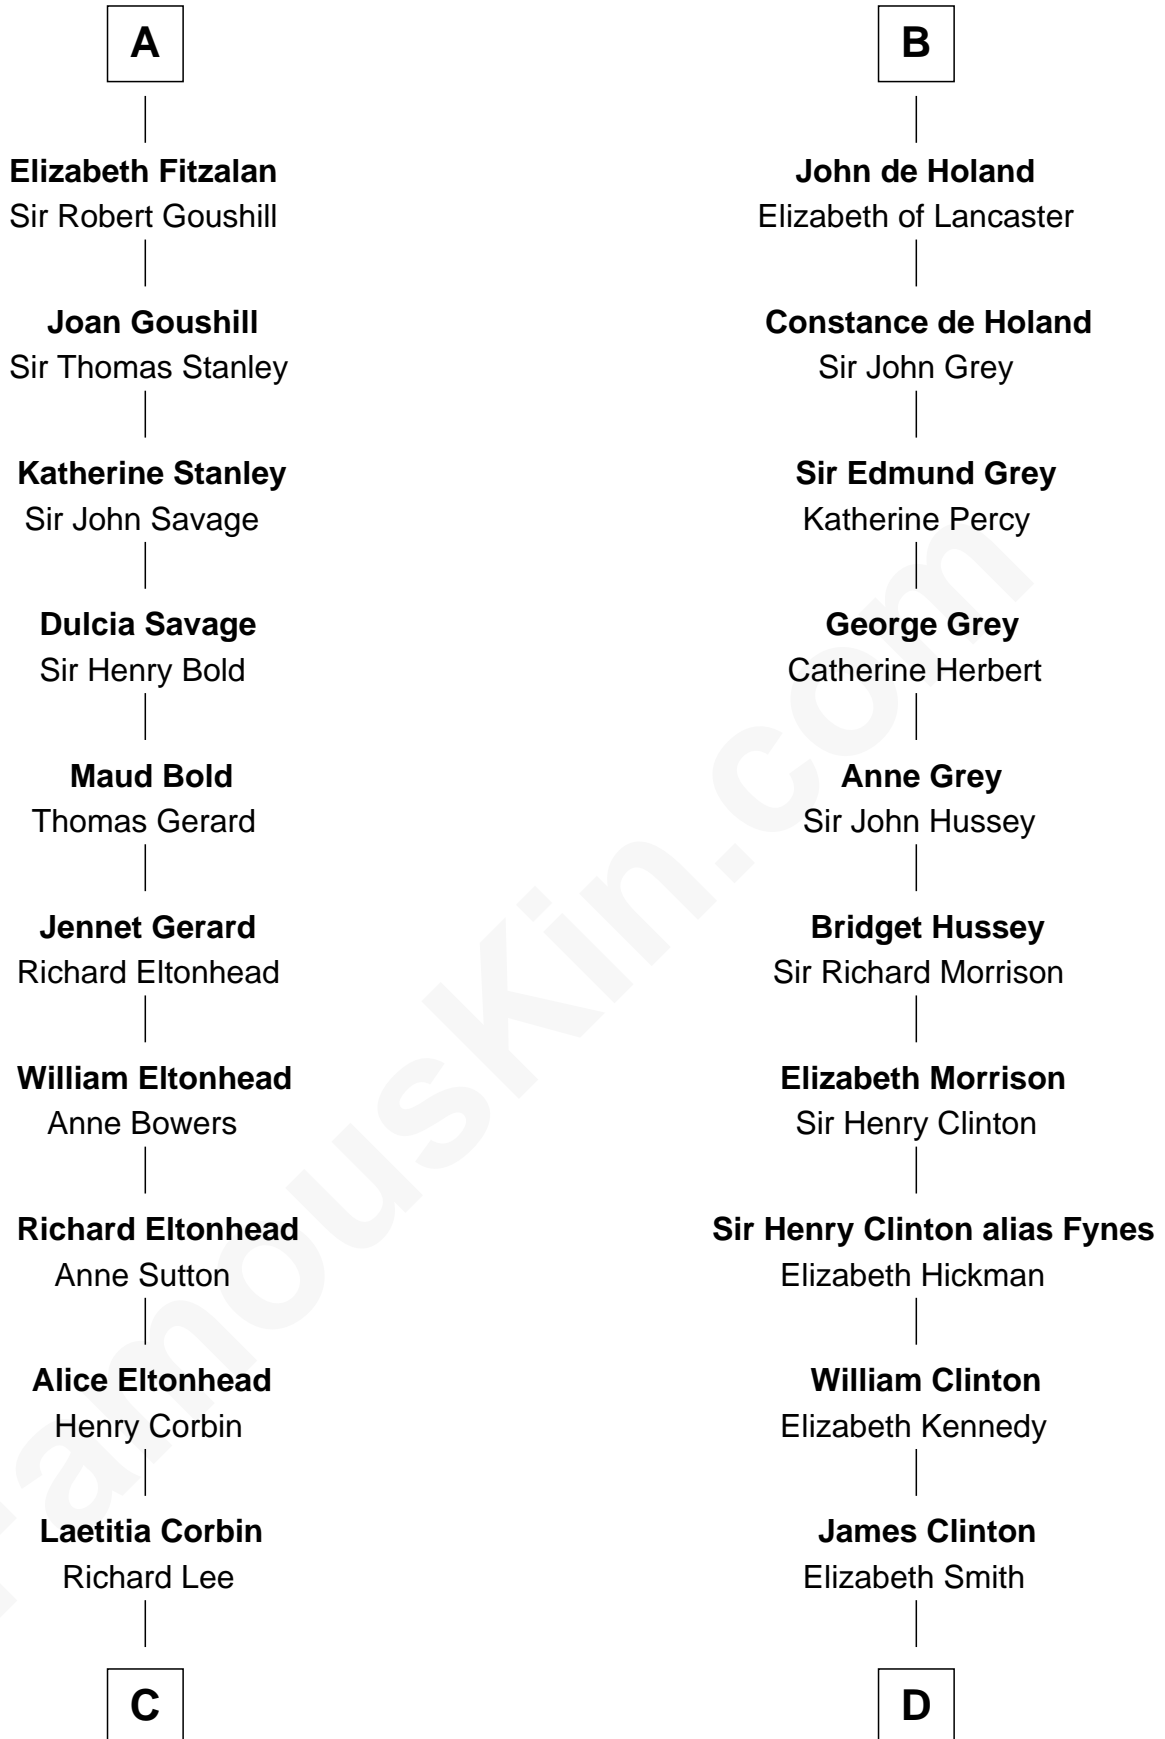

FamousKin.com

Relationship Chart of Fitzhugh Lee

40th Governor of Virginia

18th cousin 3 times removed of

George Clinton

4th U.S. Vice President

Matthew, Count of Boulogne

Marie of Boulogne

Eleanor Plantagenet
Richard Fitzalan

Sir Richard Fitzalan
Elizabeth de Bohun

A

Mathilde of Boulogne
Henry I, Duke of Brabant

Henry II, Duke of Brabant
Marie of Hohenstaufen

Henry III, Duke of Brabant
Adelaide of Burgundy

Maria of Brabant
Philip III, King of France

Margaret of France
Edward I, King of England

Edmund of Woodstock
Margaret Wake

Joan Plantagenet
Thomas Holand

B

C

Henry Lee
Mary Bland

Col. Henry Lee
Lucy Grymes