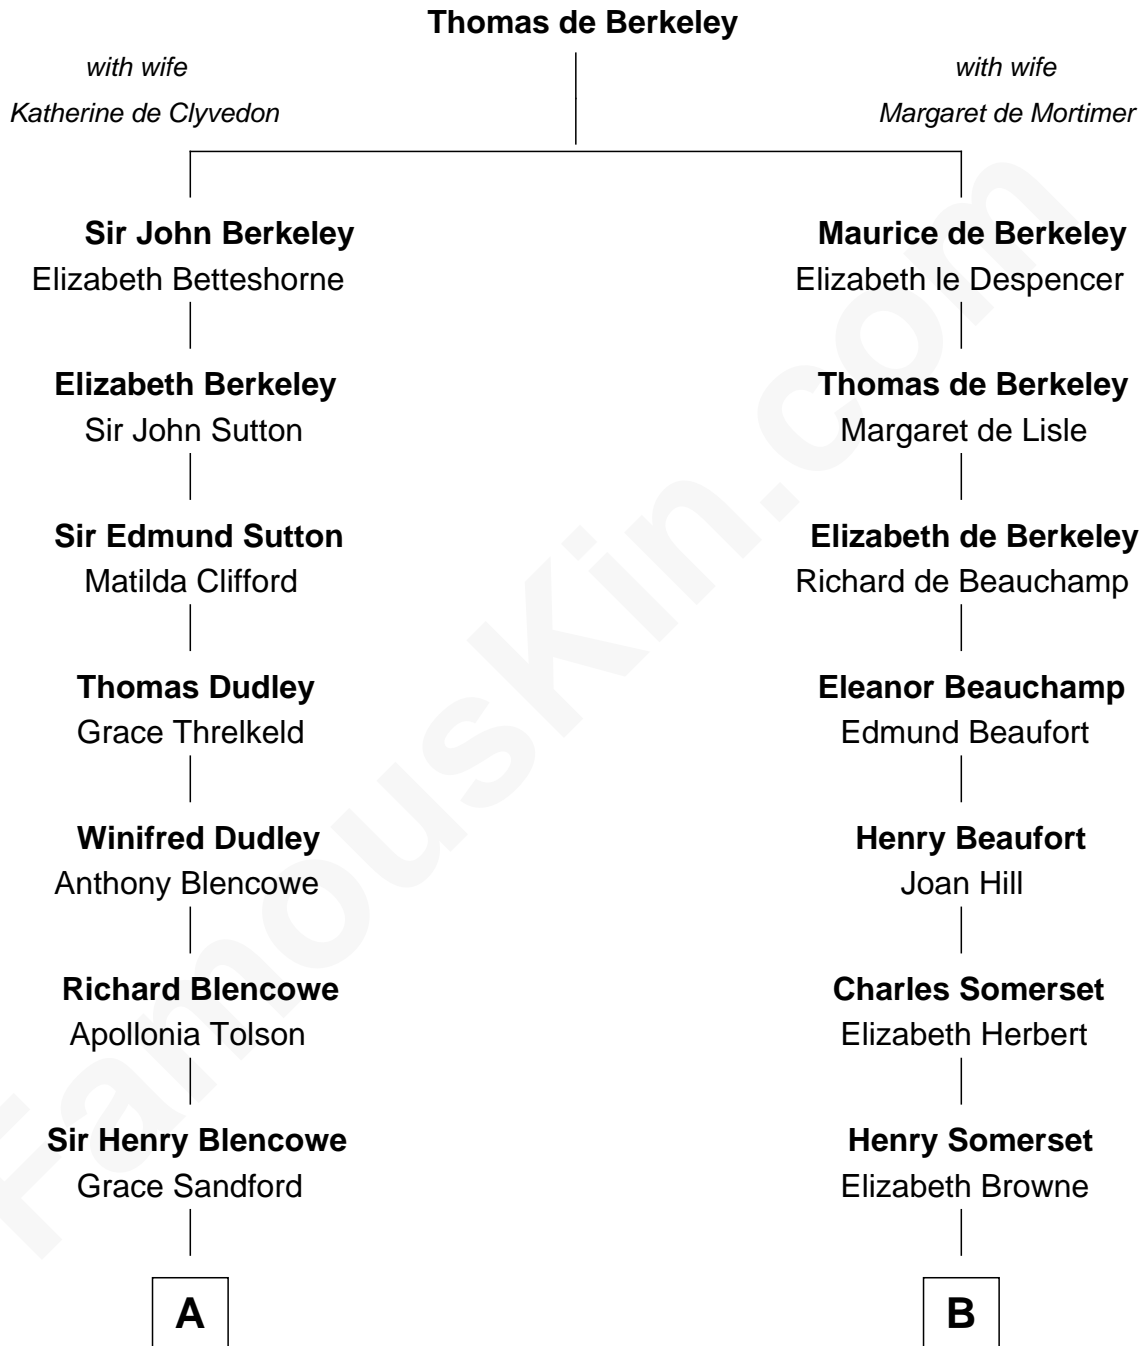

FamousKin.com

Relationship Chart of

Fitzhugh Lee

40th Governor of Virginia

15th cousin 1 time removed of

Lt. Gen. James Brudenell

Leader of the "Charge of the Light Brigade"

A

John Blencowe
Anne Mallison

Elizabeth Blencowe
Henry Thompson

Sir William Thompson
Mary Stephens

Stephens Thompson
Dorothea Tanton

Ann Thompson
George Mason

George Mason
Anne Eilbeck

Gen. John Mason
Anne Maria Murray

Anna Maria Mason
Sydney Smith Lee

Fitzhugh Lee
40th Governor of Virginia

B

Lucy Somerset
John Neville

Dorothy Neville
Sir Thomas Cecil

Sir William Cecil
Elizabeth Drury

Anne Cecil
Henry Grey

Diana Grey
Robert Bruce