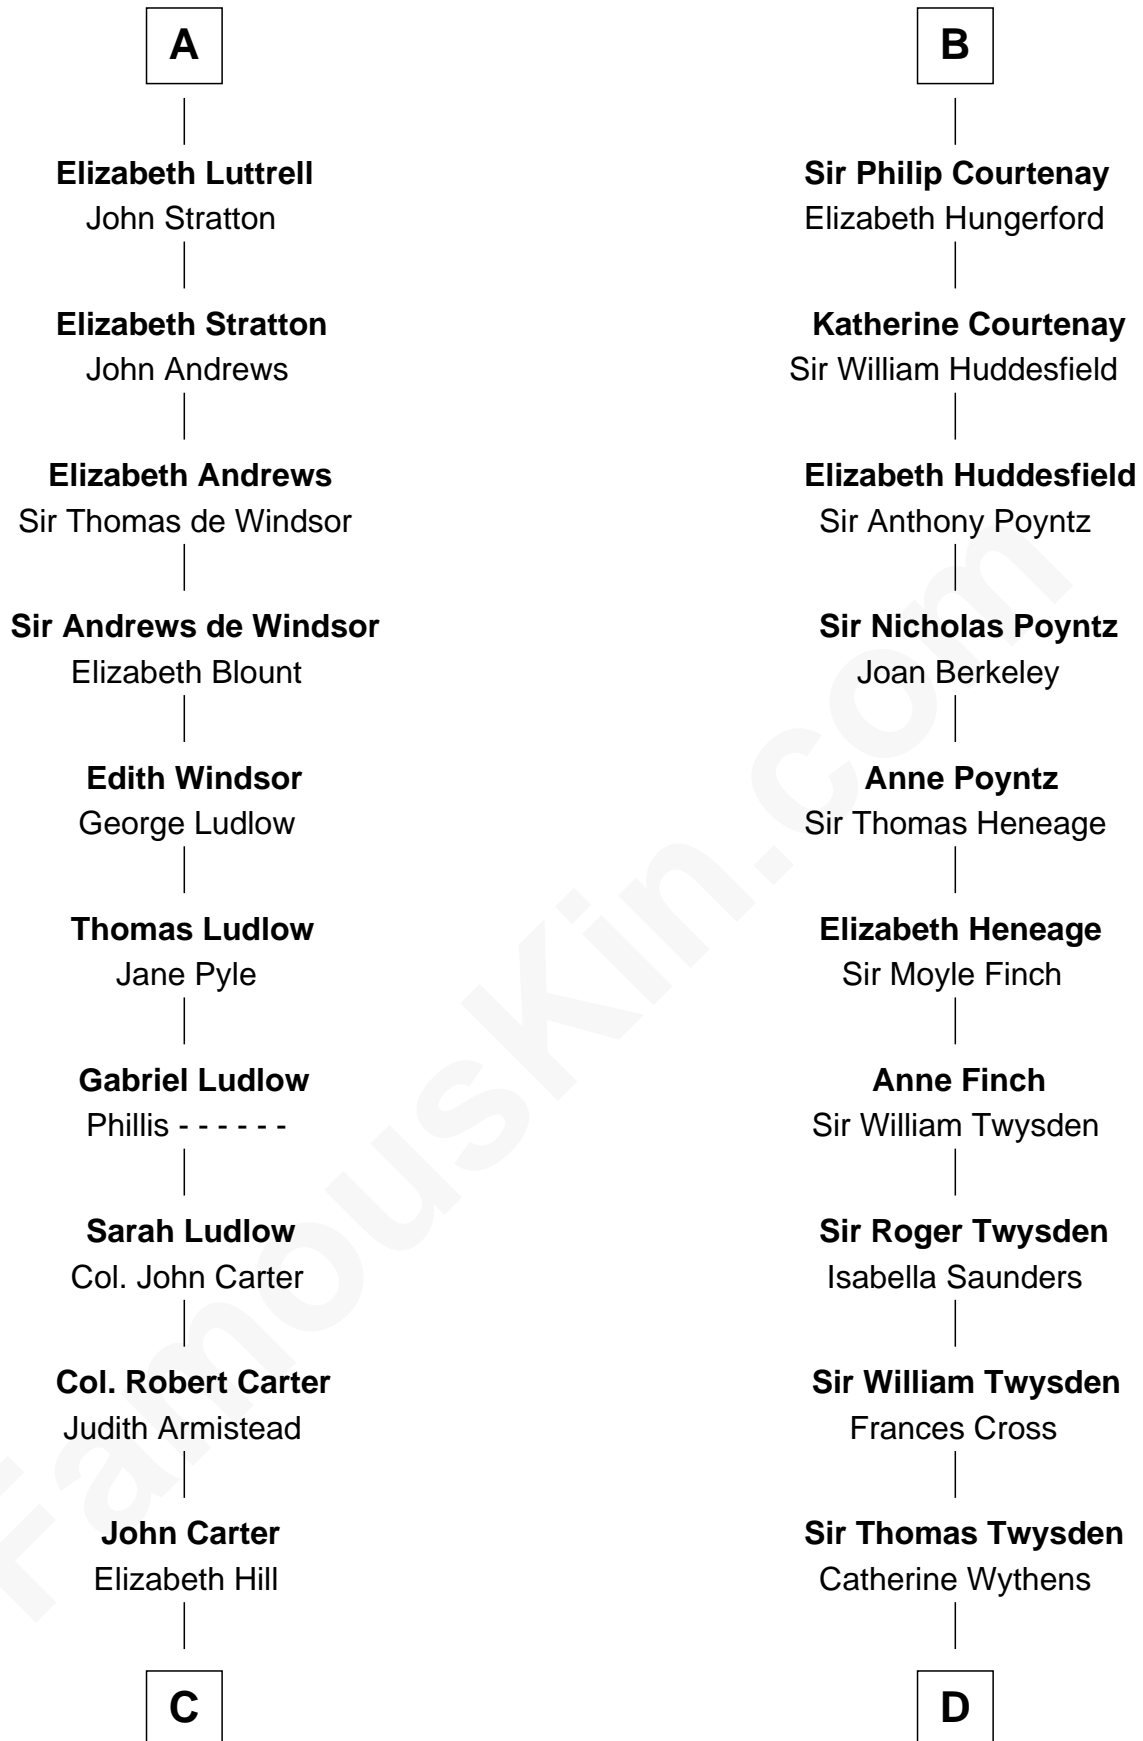

FamousKin.com

Relationship Chart of

Fitzhugh Lee

40th Governor of Virginia

20th cousin of

Lt. Gen. James Brudenell

Leader of the "Charge of the Light Brigade"

William de Vernon
Maud de Beaumont

C

Charles Carter
Anne Butler Moore

Anne Hill Carter
Maj. Gen. Henry Lee

Sydney Smith Lee
Anna Maria Mason

Fitzhugh Lee
40th Governor of Virginia

D

Catherine Twysden
George Cooke

George John Cooke
Penelope Bowyer