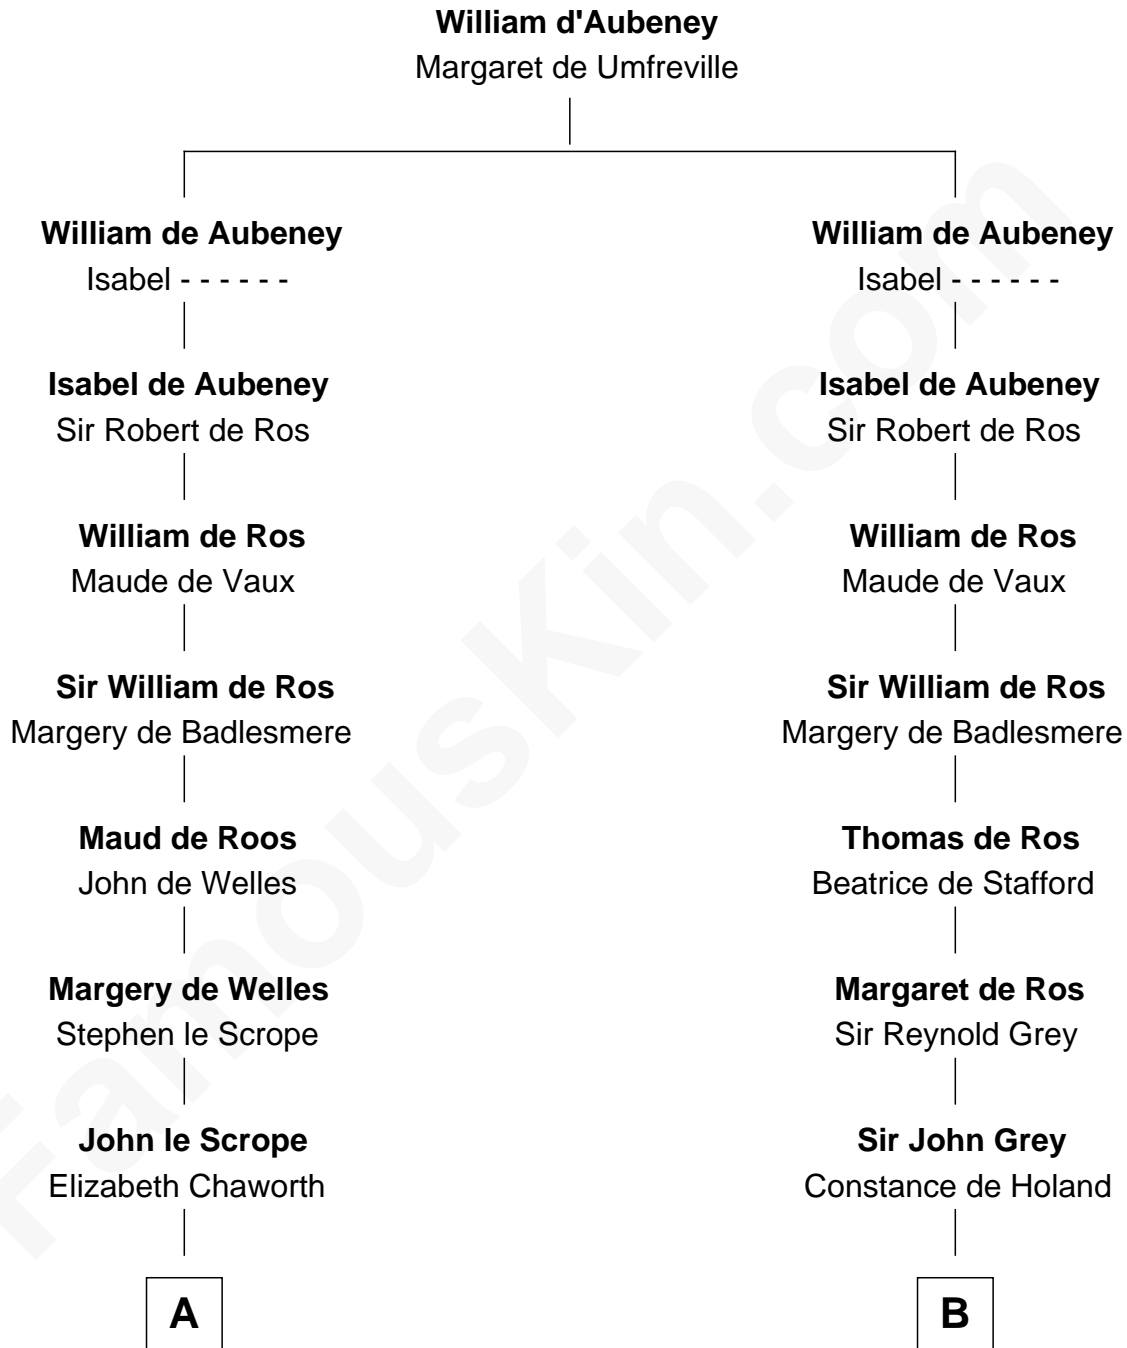

FamousKin.com

Relationship Chart of

Fitzhugh Lee

40th Governor of Virginia

19th cousin 1 time removed of

Lt. Gen. James Brudenell

Leader of the "Charge of the Light Brigade"

C

Anne Butler Moore

Charles Carter

Anne Hill Carter
Maj. Gen. Henry Lee

Sydney Smith Lee
Anna Maria Mason

Fitzhugh Lee
40th Governor of Virginia

D

Anne Bishopp

Robert Brudenell