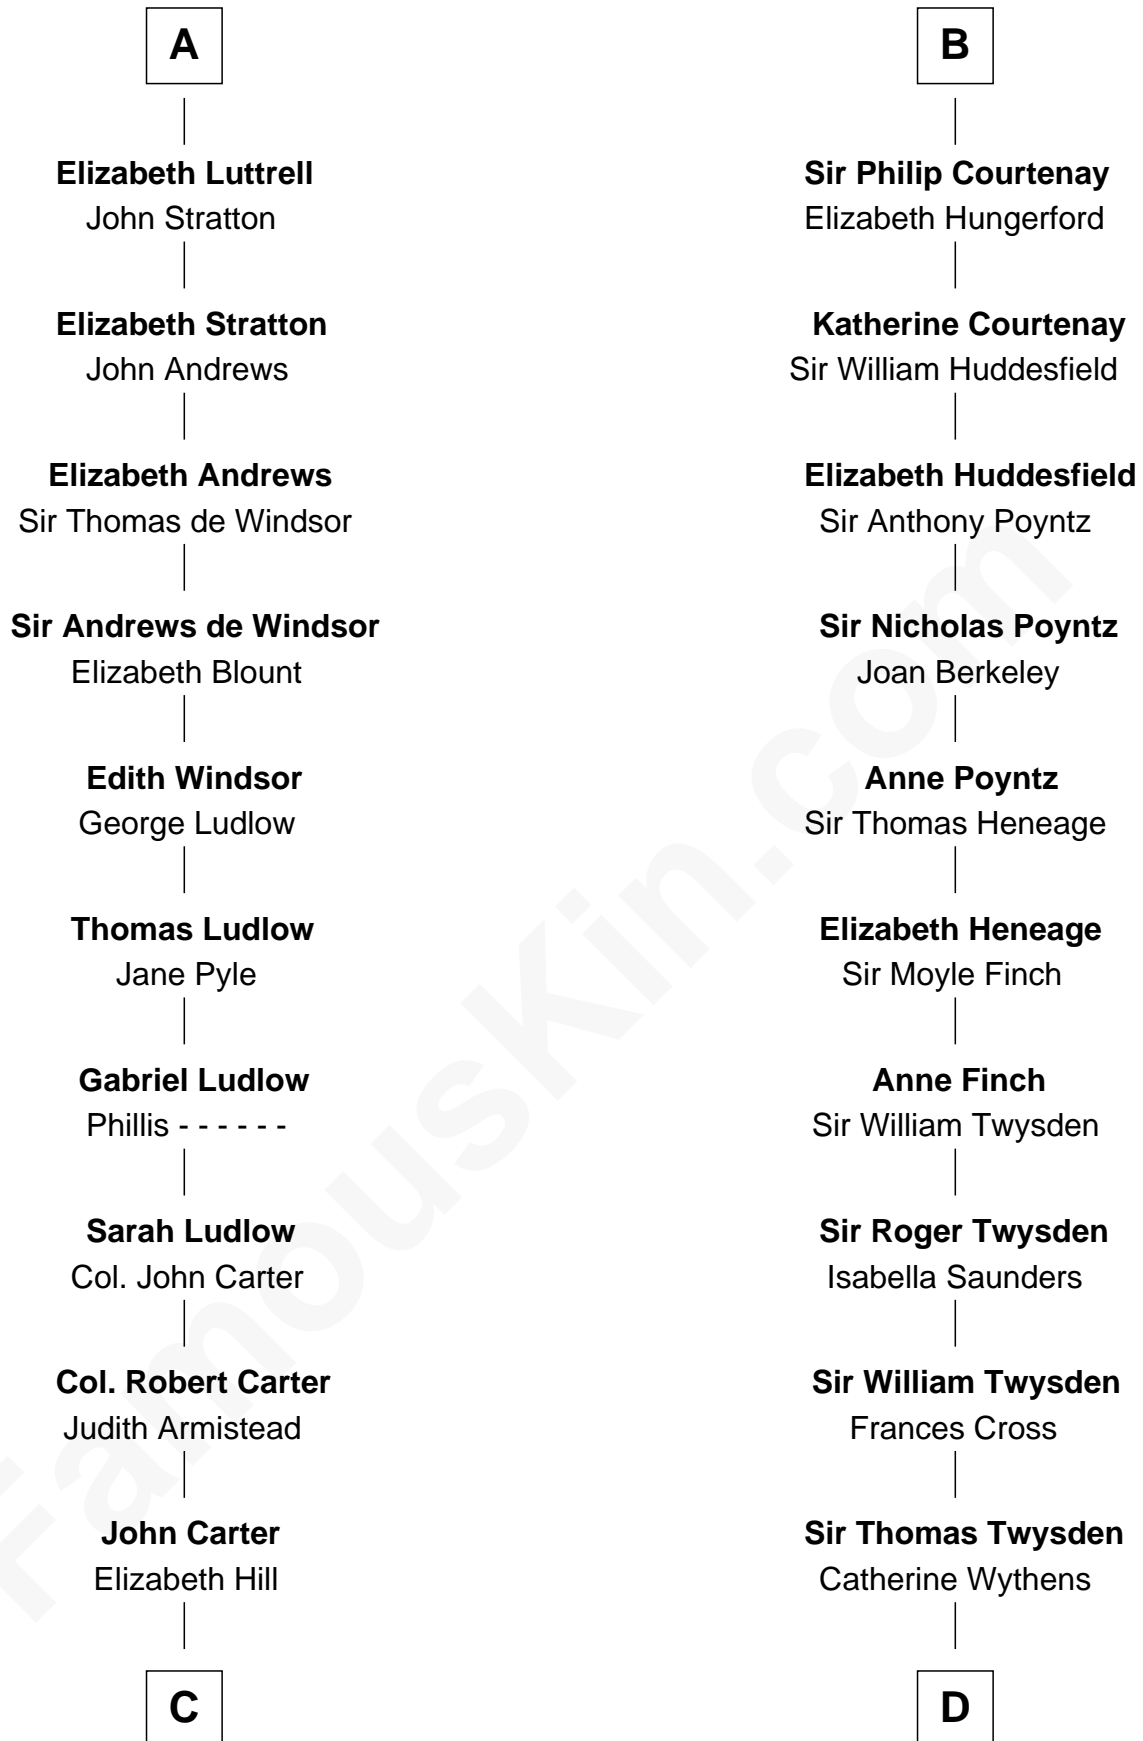

FamousKin.com

Relationship Chart of

Fitzhugh Lee

40th Governor of Virginia

20th cousin of

Lt. Gen. James Brudenell

Leader of the "Charge of the Light Brigade"

Reynold de Courtenay

Hawise de Courcy

C

Charles Carter
Anne Butler Moore

Anne Hill Carter
Maj. Gen. Henry Lee

Sydney Smith Lee
Anna Maria Mason

Fitzhugh Lee
40th Governor of Virginia

D

Catherine Twysden
George Cooke