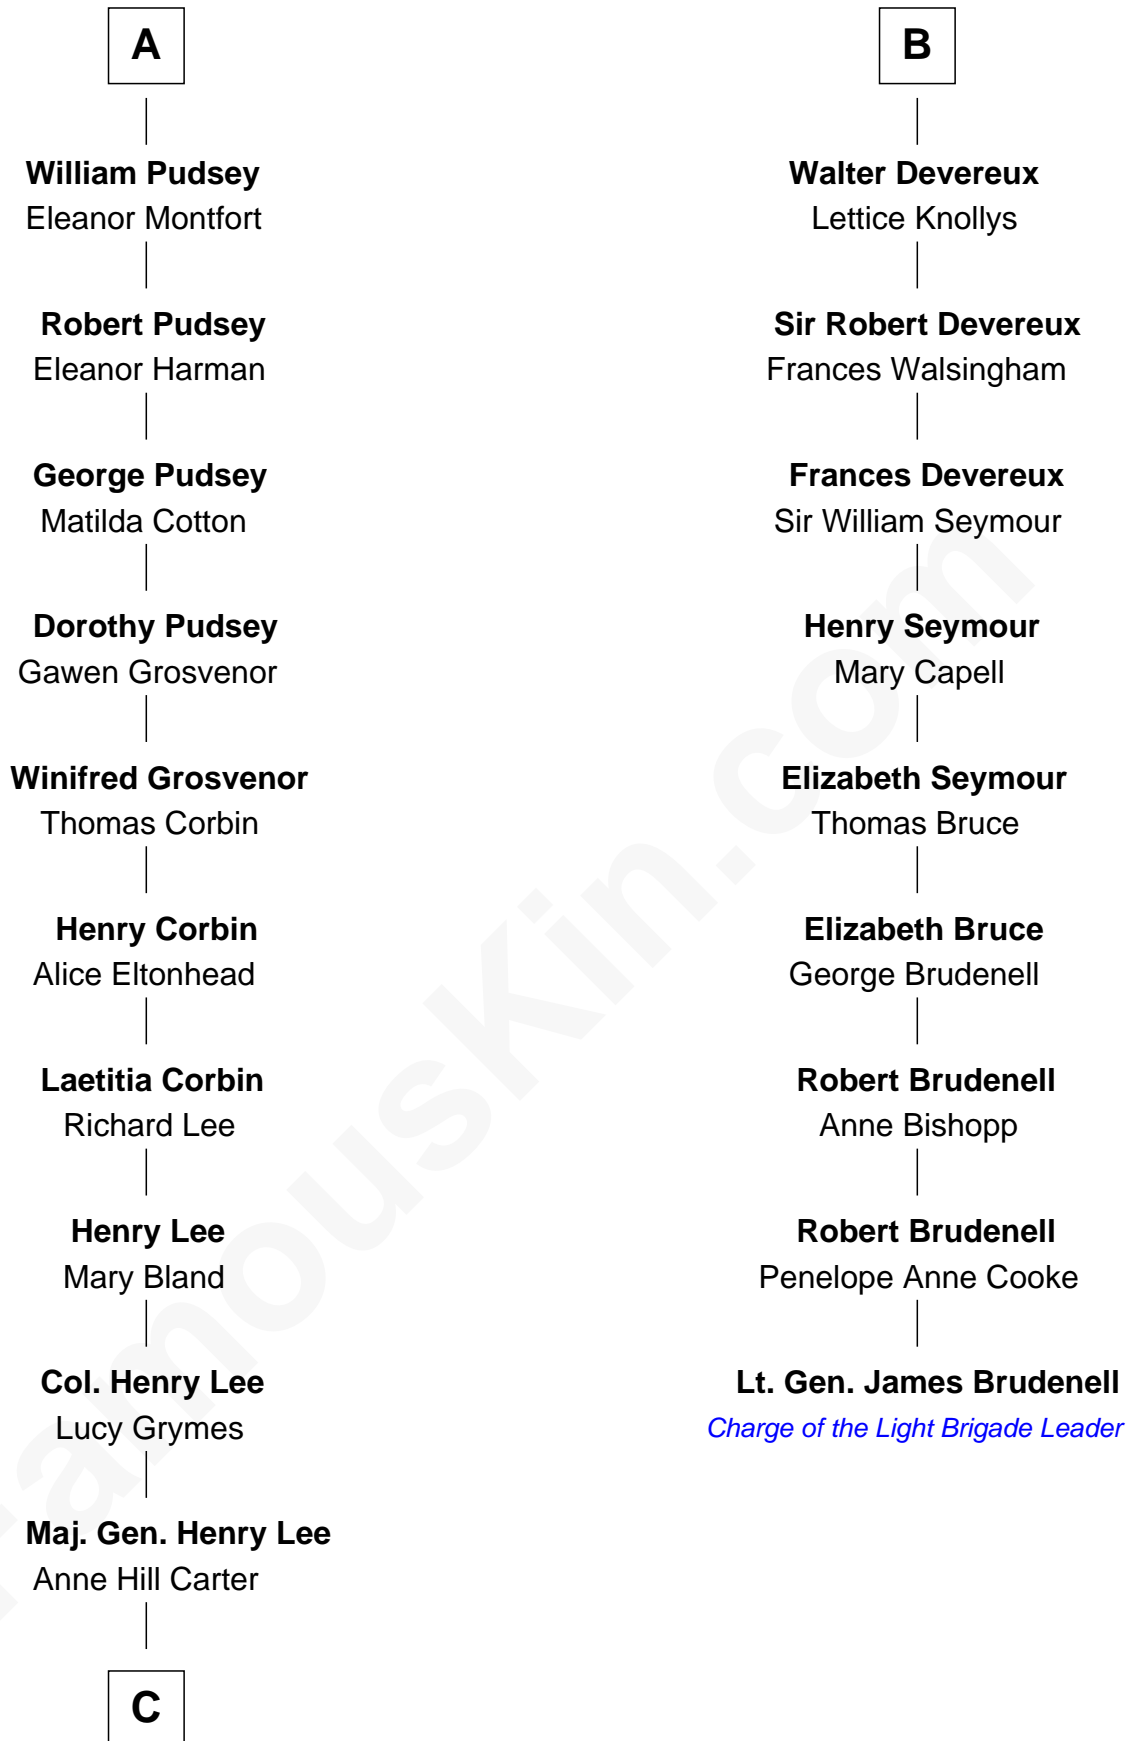

FamousKin.com

Relationship Chart of

Fitzhugh Lee

40th Governor of Virginia

15th cousin 3 times removed of

Lt. Gen. James Brudenell

Leader of the "Charge of the Light Brigade"

C

—
Sydney Smith Lee
Anna Maria Mason

—
Fitzhugh Lee
40th Governor of Virginia

FamousKin.com