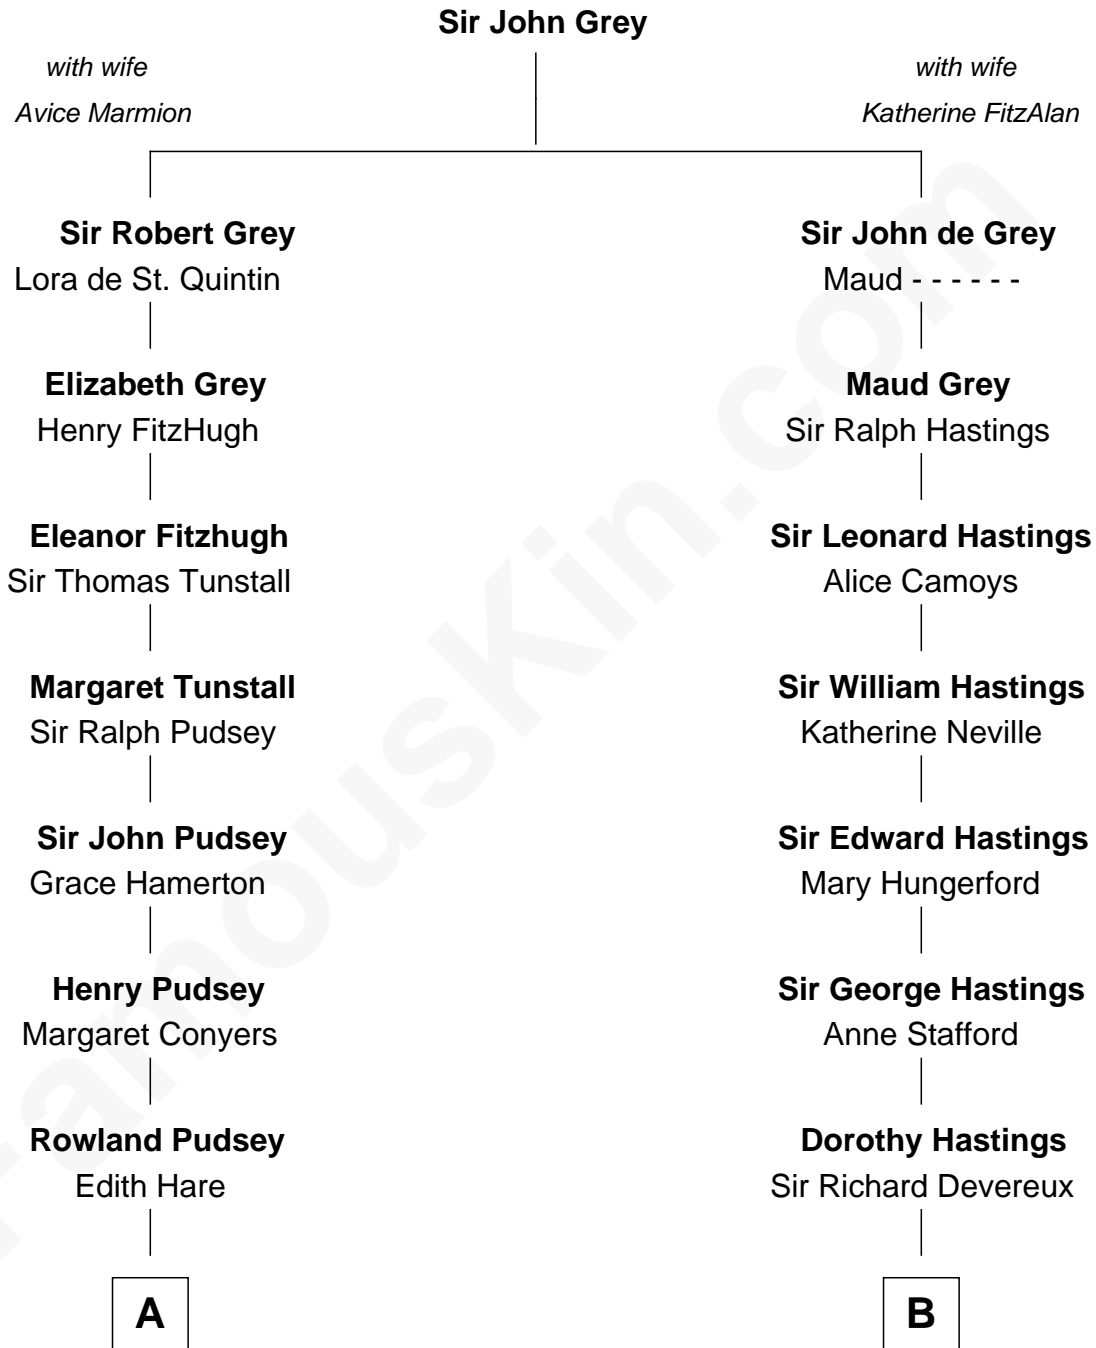

FamousKin.com

Relationship Chart of

Fitzhugh Lee

40th Governor of Virginia

15th cousin 3 times removed of

Lt. Gen. James Brudenell

Leader of the "Charge of the Light Brigade"

C

—
Sydney Smith Lee
Anna Maria Mason

—
Fitzhugh Lee
40th Governor of Virginia

FamousKin.com