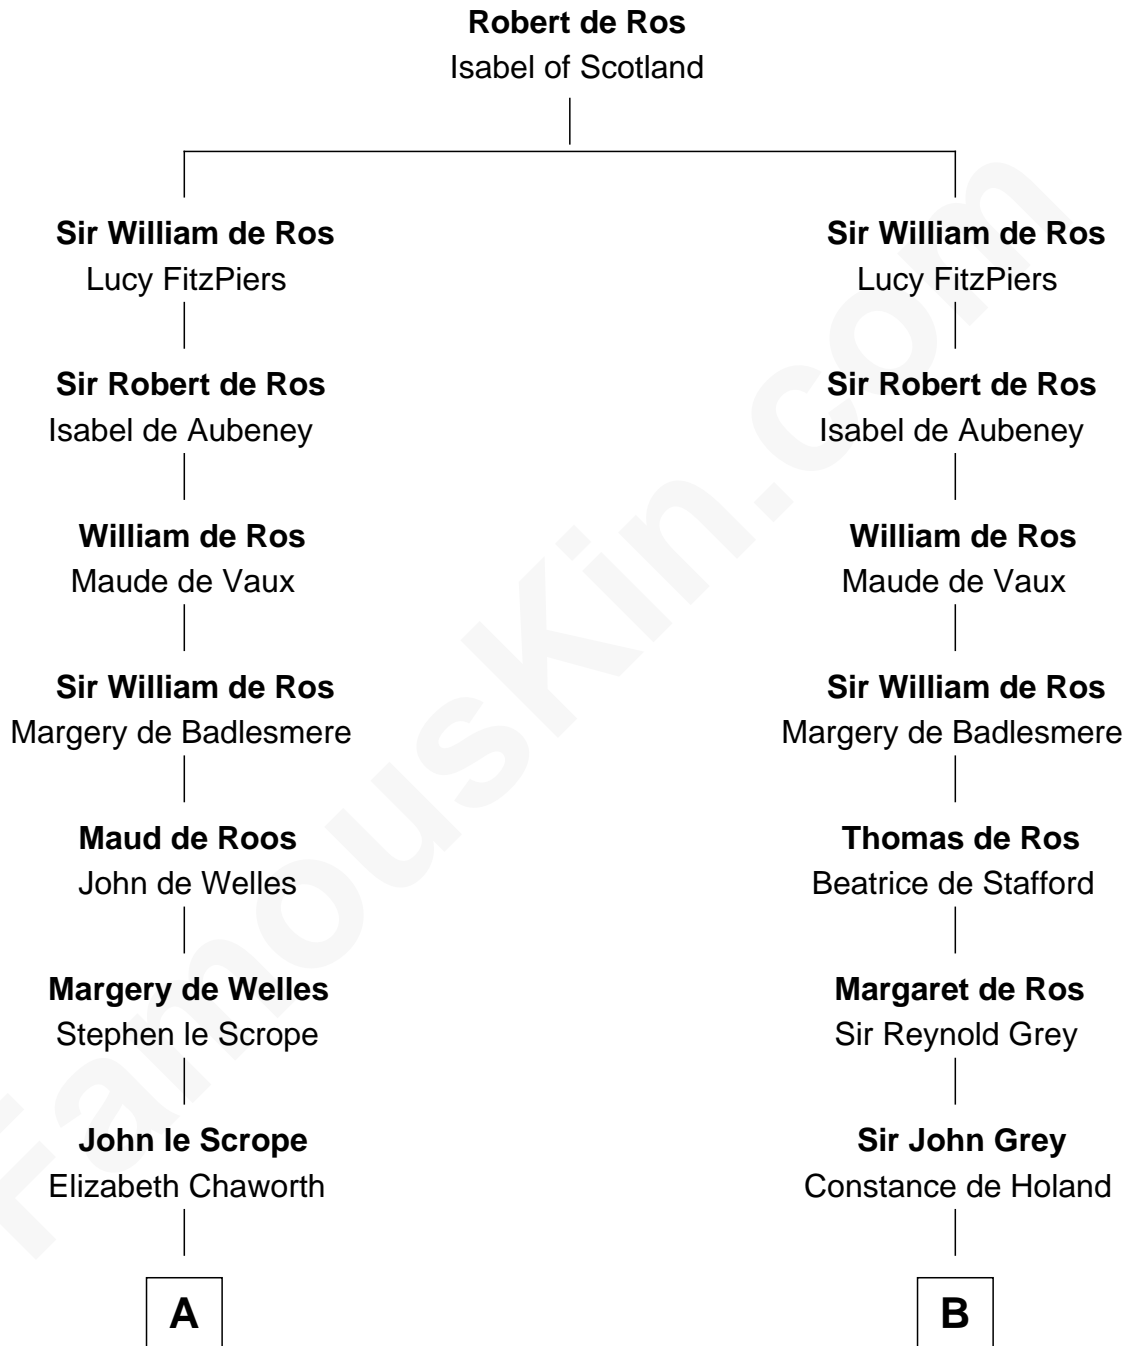

FamousKin.com

Relationship Chart of

Fitzhugh Lee

40th Governor of Virginia

19th cousin 1 time removed of

Lt. Gen. James Brudenell

Leader of the "Charge of the Light Brigade"

C

Anne Butler Moore

Charles Carter

Anne Hill Carter
Maj. Gen. Henry Lee

Sydney Smith Lee
Anna Maria Mason

Fitzhugh Lee
40th Governor of Virginia

D

Anne Bishopp

Robert Brudenell