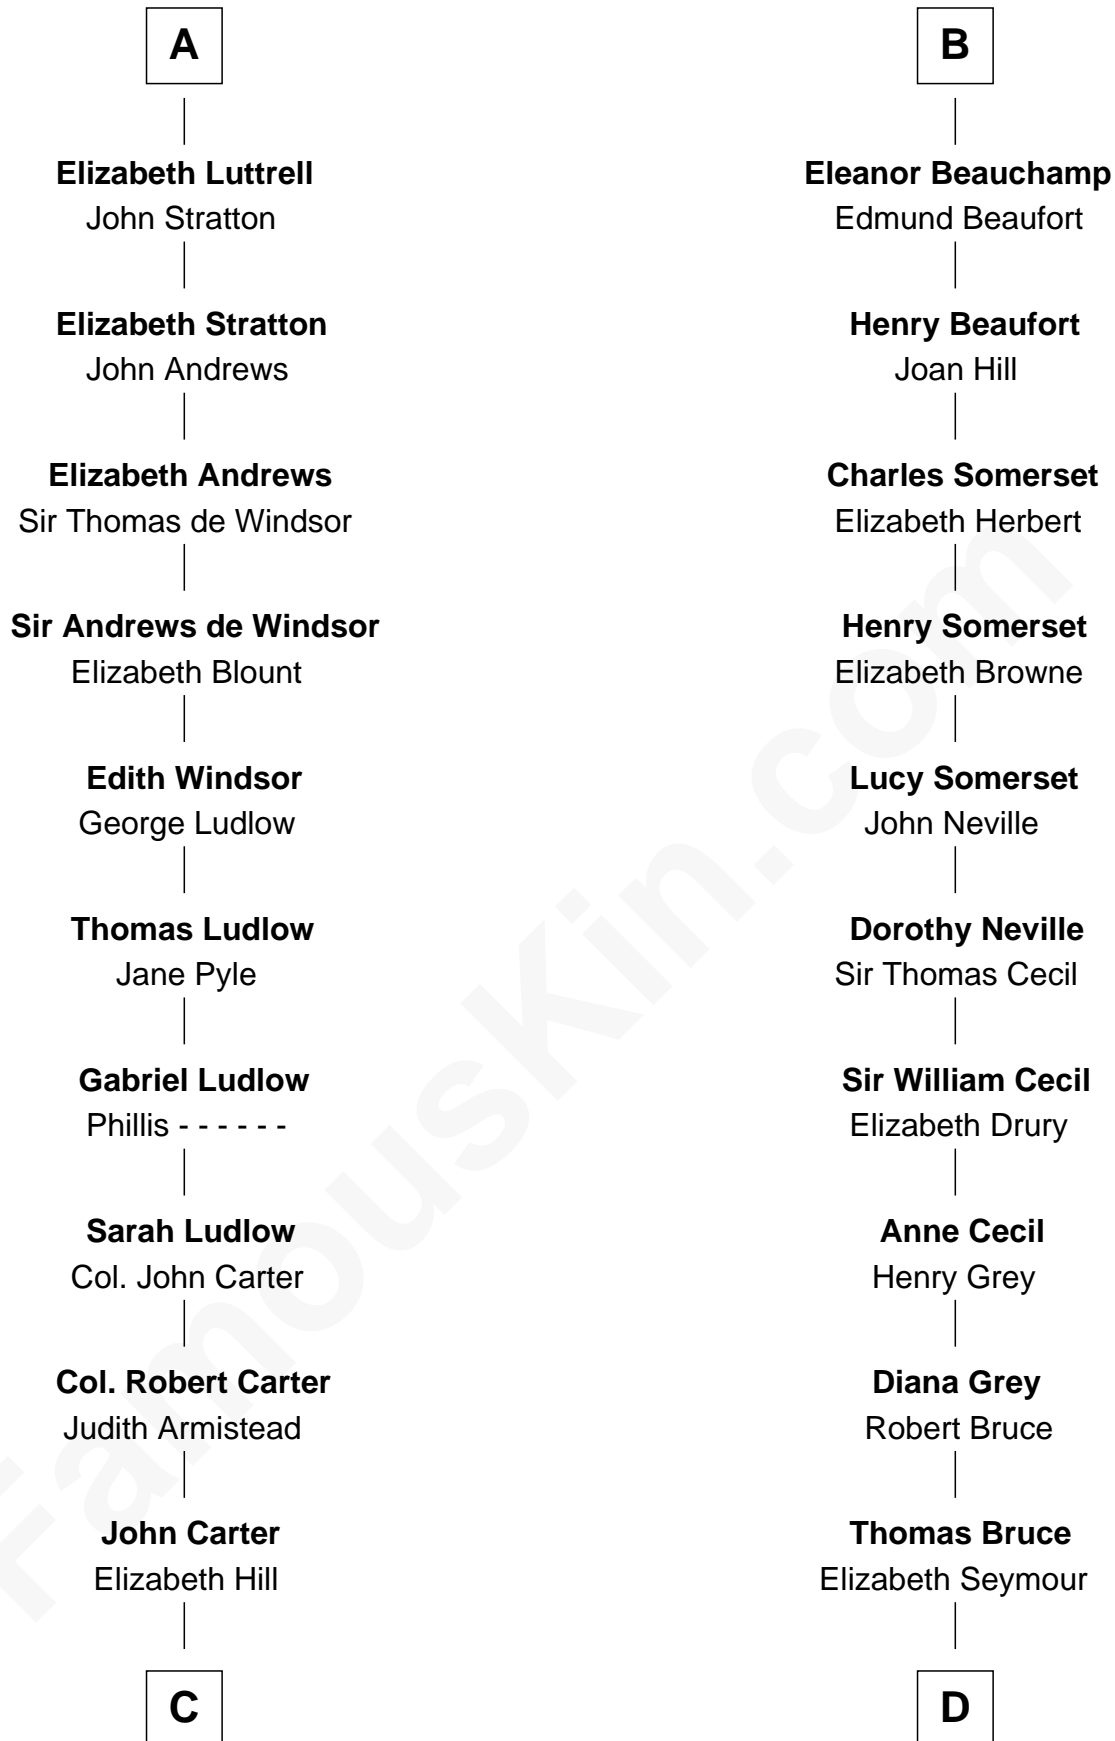

# FamousKin.com Relationship Chart of

**Fitzhugh Lee**

40th Governor of Virginia

20th cousin of

**Lt. Gen. James Brudenell**

Leader of the "Charge of the Light Brigade"

**Thomas le Despencer**

**C**

**Charles Carter**  
Anne Butler Moore

**Anne Hill Carter**  
Maj. Gen. Henry Lee

**Sydney Smith Lee**  
Anna Maria Mason

**Fitzhugh Lee**  
*40th Governor of Virginia*

**D**

**Elizabeth Bruce**  
George Brudenell