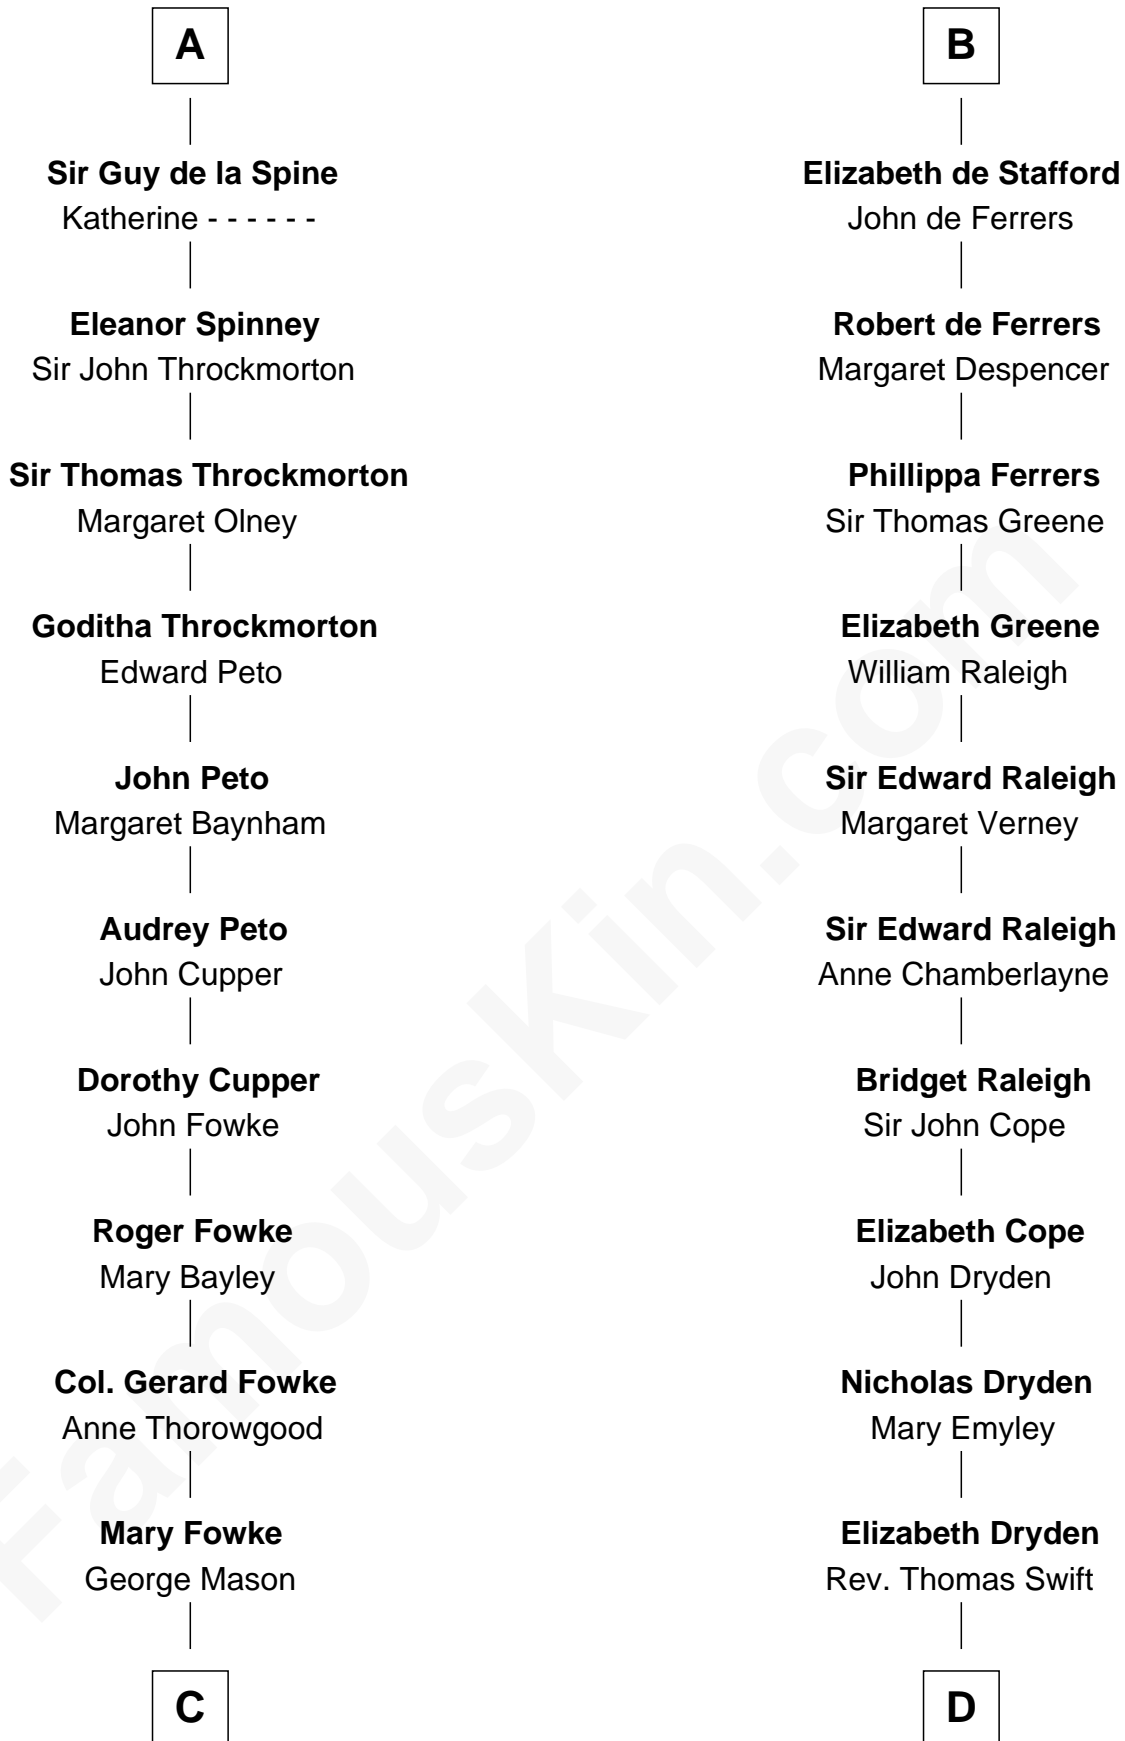

## Relationship Chart of

### Fitzhugh Lee

40th Governor of Virginia

18th cousin 3 times removed of

**Jonathan Swift**

Author of *Gulliver's Travels*

**C**

**George Mason**  
Ann Thompson

**George Mason**  
Anne Eilbeck

**Gen. John Mason**  
Anne Maria Murray

**Anna Maria Mason**  
Sydney Smith Lee

**Fitzhugh Lee**  
*40th Governor of Virginia*

**D**

**Jonathan Swift**  
Abigail Erick

**Jonathan Swift**  
*Author of Gulliver's Travels*