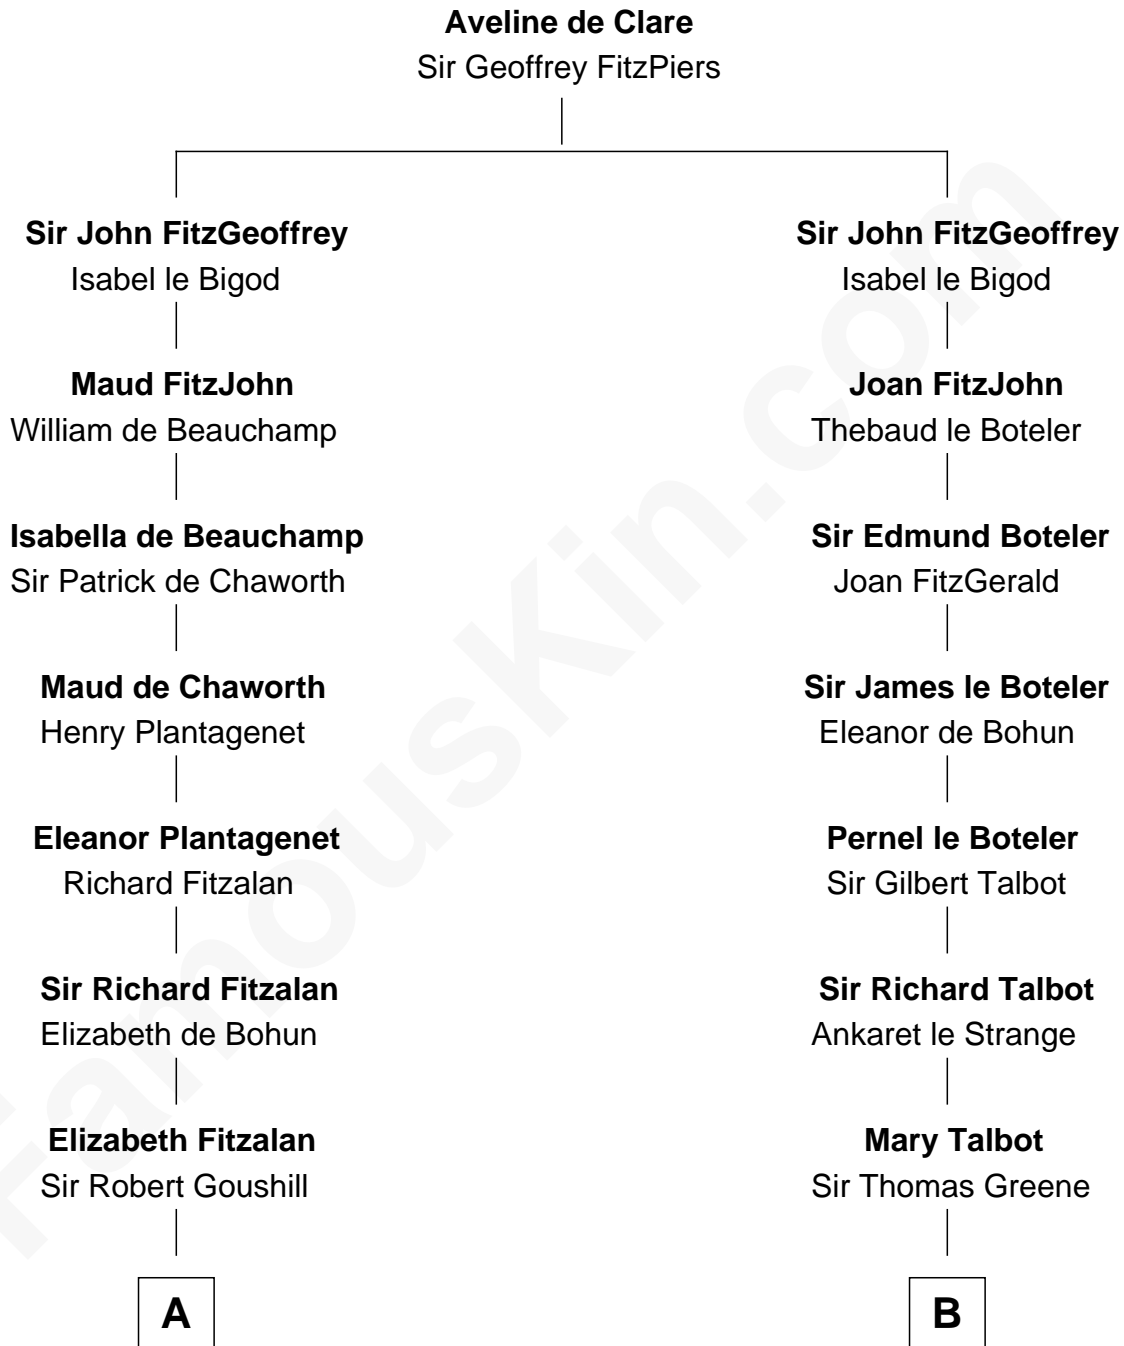

FamousKin.com

Relationship Chart of

Fitzhugh Lee

40th Governor of Virginia

16th cousin 4 times removed of

Jonathan Swift

Author of *Gulliver's Travels*

A

Joan Goushill
Sir Thomas Stanley

Katherine Stanley
Sir John Savage

Dulcia Savage
Sir Henry Bold

Maud Bold
Thomas Gerard

Jennet Gerard
Richard Eltonhead

William Eltonhead
Anne Bowers

Richard Eltonhead
Anne Sutton