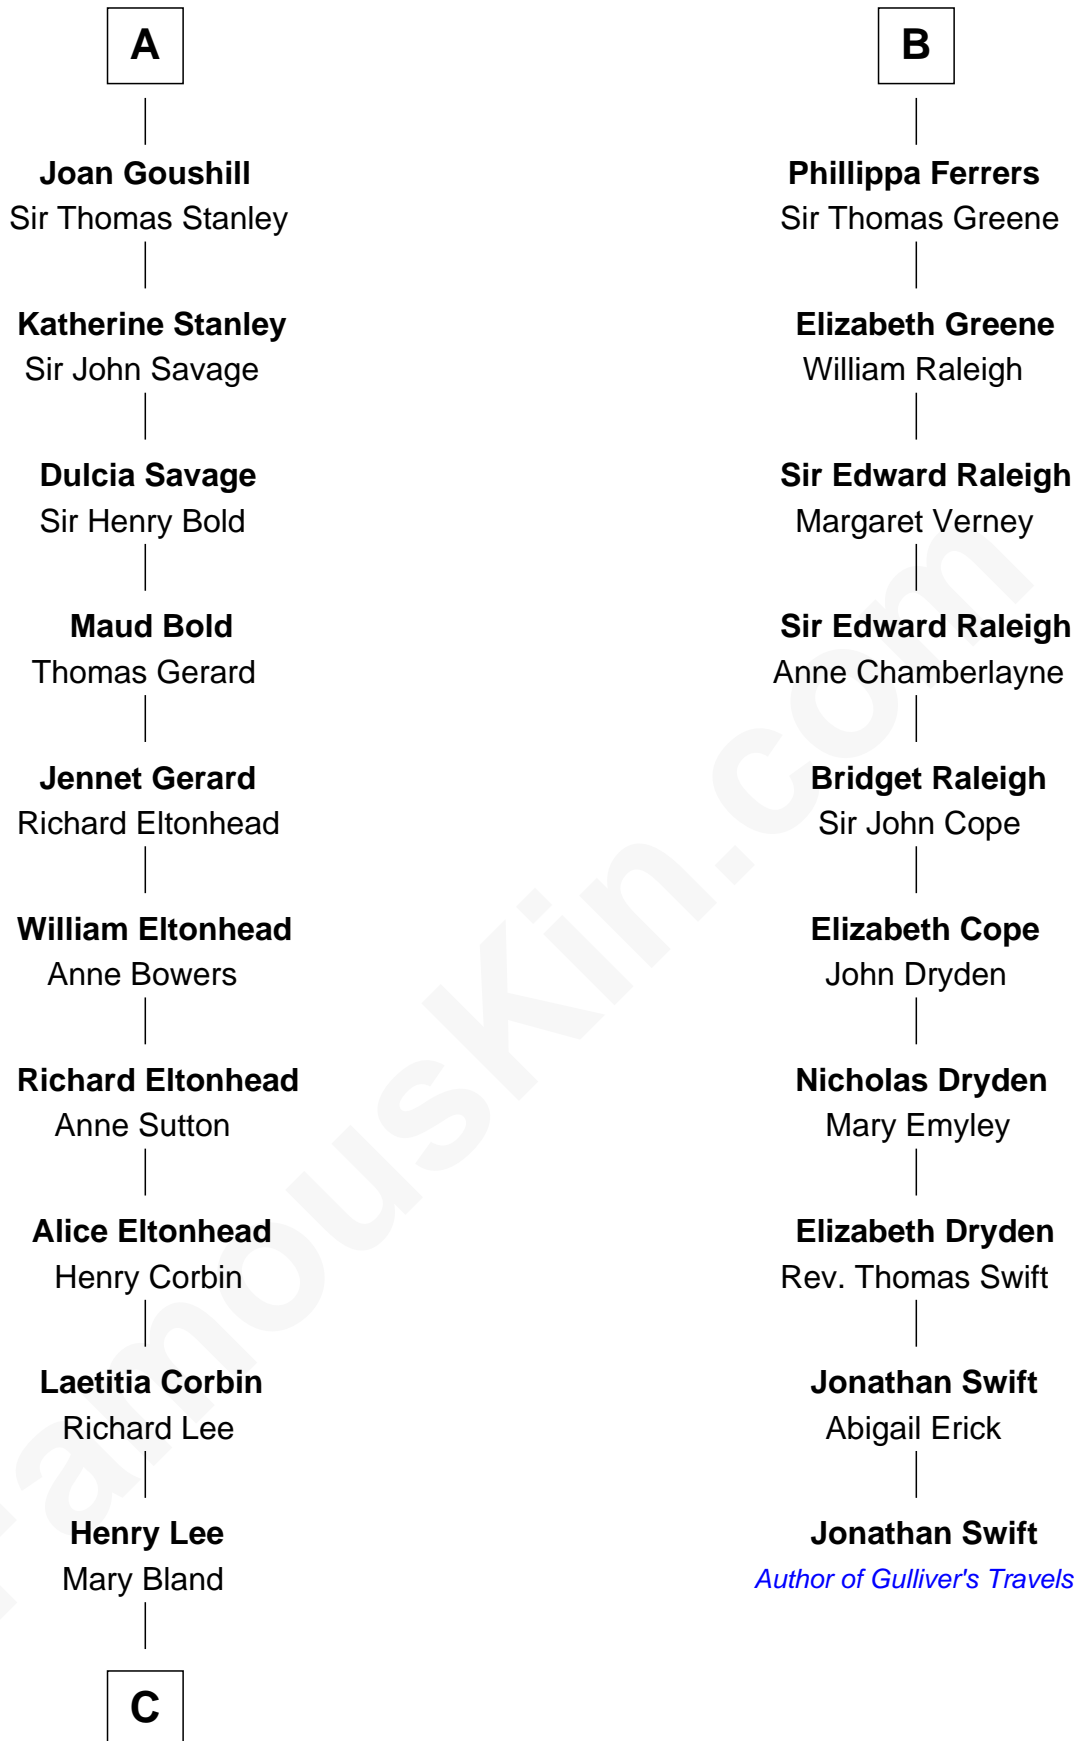

FamousKin.com

Relationship Chart of

Fitzhugh Lee

40th Governor of Virginia

16th cousin 4 times removed of

Jonathan Swift

Author of *Gulliver's Travels*

C

Col. Henry Lee

Lucy Grymes

Maj. Gen. Henry Lee

Anne Hill Carter

Sydney Smith Lee

Anna Maria Mason

Fitzhugh Lee

40th Governor of Virginia