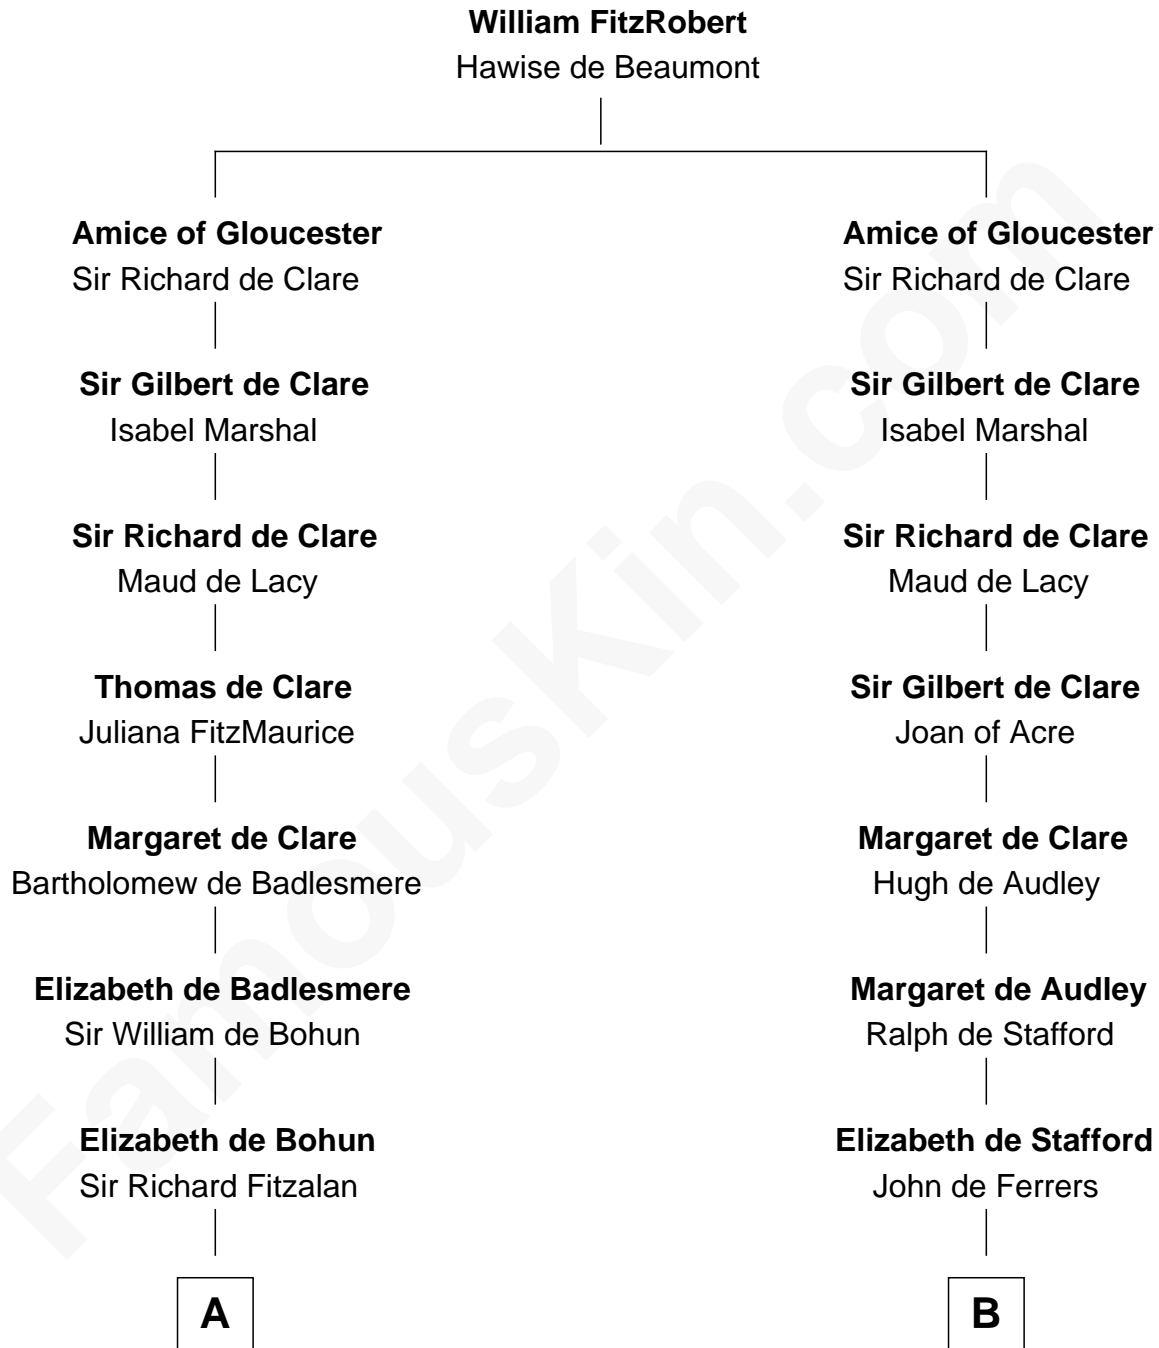

FamousKin.com

Relationship Chart of Fitzhugh Lee

40th Governor of Virginia

17th cousin 4 times removed of

Jonathan Swift

Author of *Gulliver's Travels*

A

Elizabeth Fitzalan
Sir Robert Goushill

Joan Goushill
Sir Thomas Stanley

Katherine Stanley
Sir John Savage

Dulcia Savage
Sir Henry Bold

Maud Bold
Thomas Gerard

Jennet Gerard
Richard Eltonhead

William Eltonhead
Anne Bowers

Richard Eltonhead
Anne Sutton