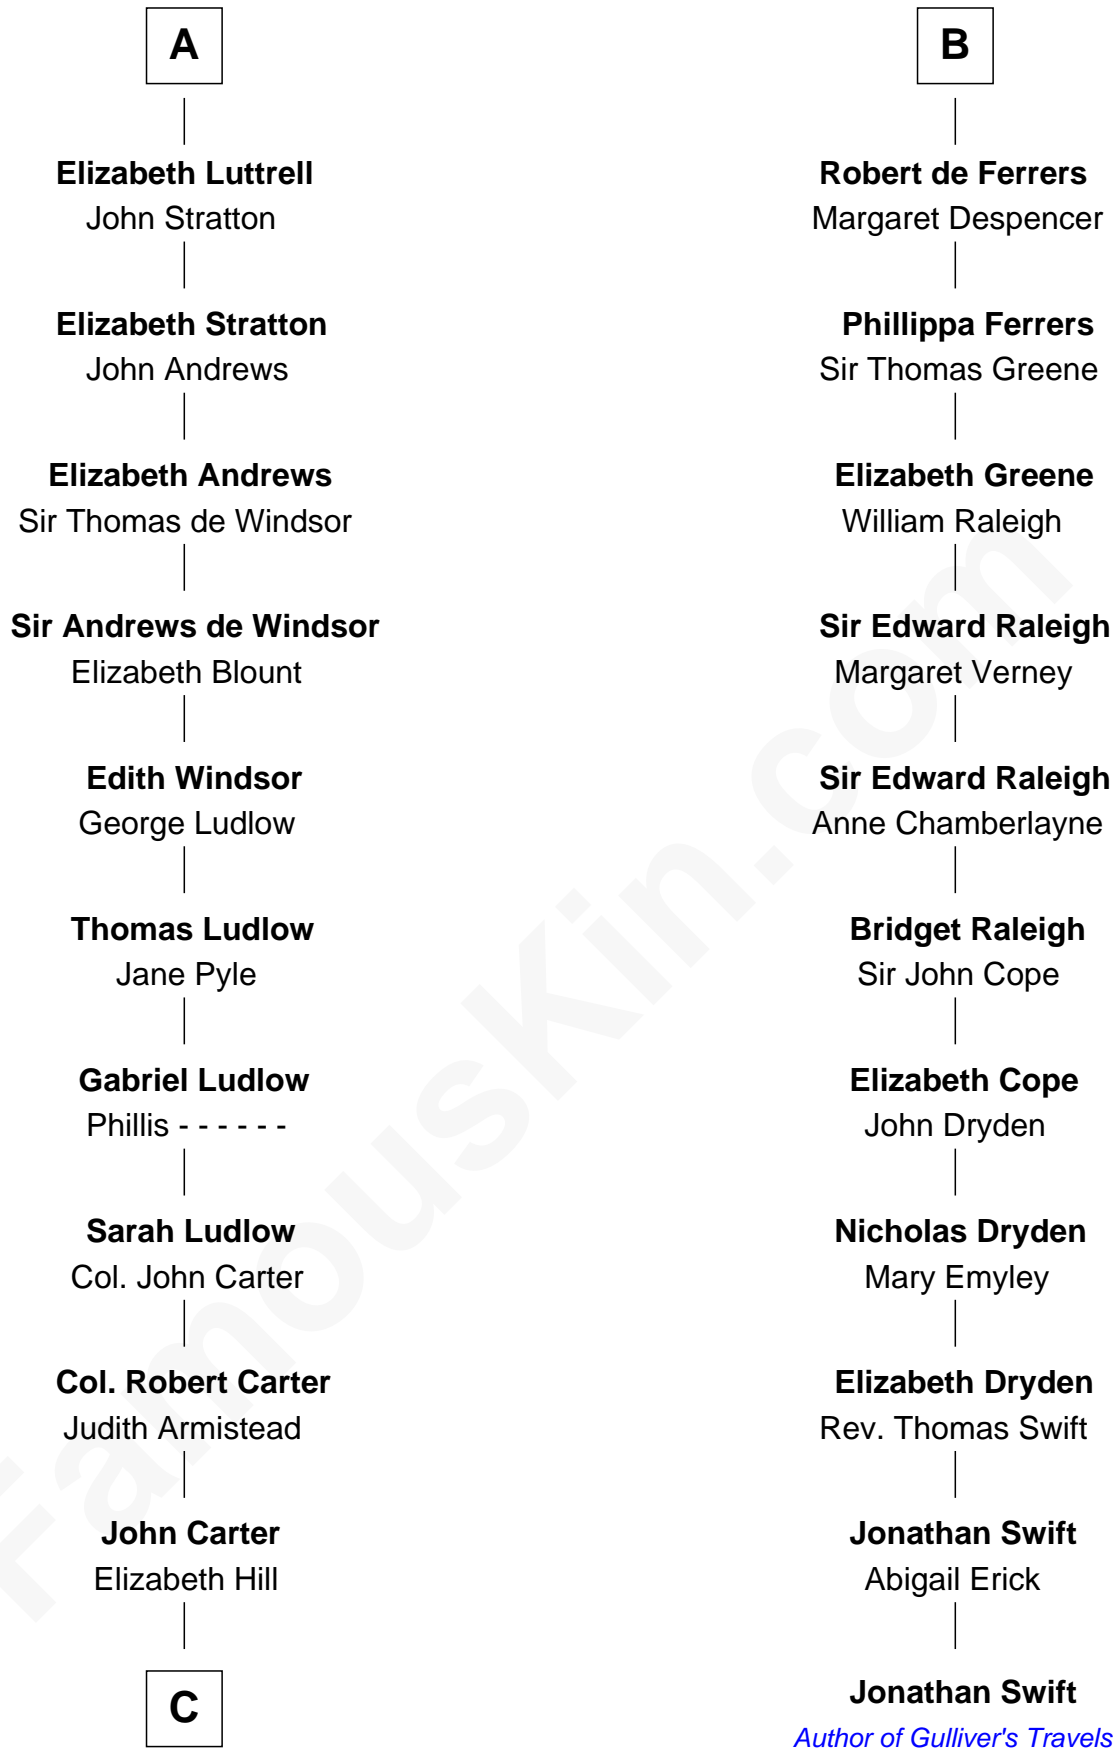

## Relationship Chart of Fitzhugh Lee

40th Governor of Virginia

17th cousin 3 times removed of

**Jonathan Swift**

Author of *Gulliver's Travels*

**C**

—  
**Charles Carter**

Anne Butler Moore

—  
**Anne Hill Carter**

Maj. Gen. Henry Lee

—  
**Sydney Smith Lee**

Anna Maria Mason

—  
**Fitzhugh Lee**

*40th Governor of Virginia*

FamousKin.com