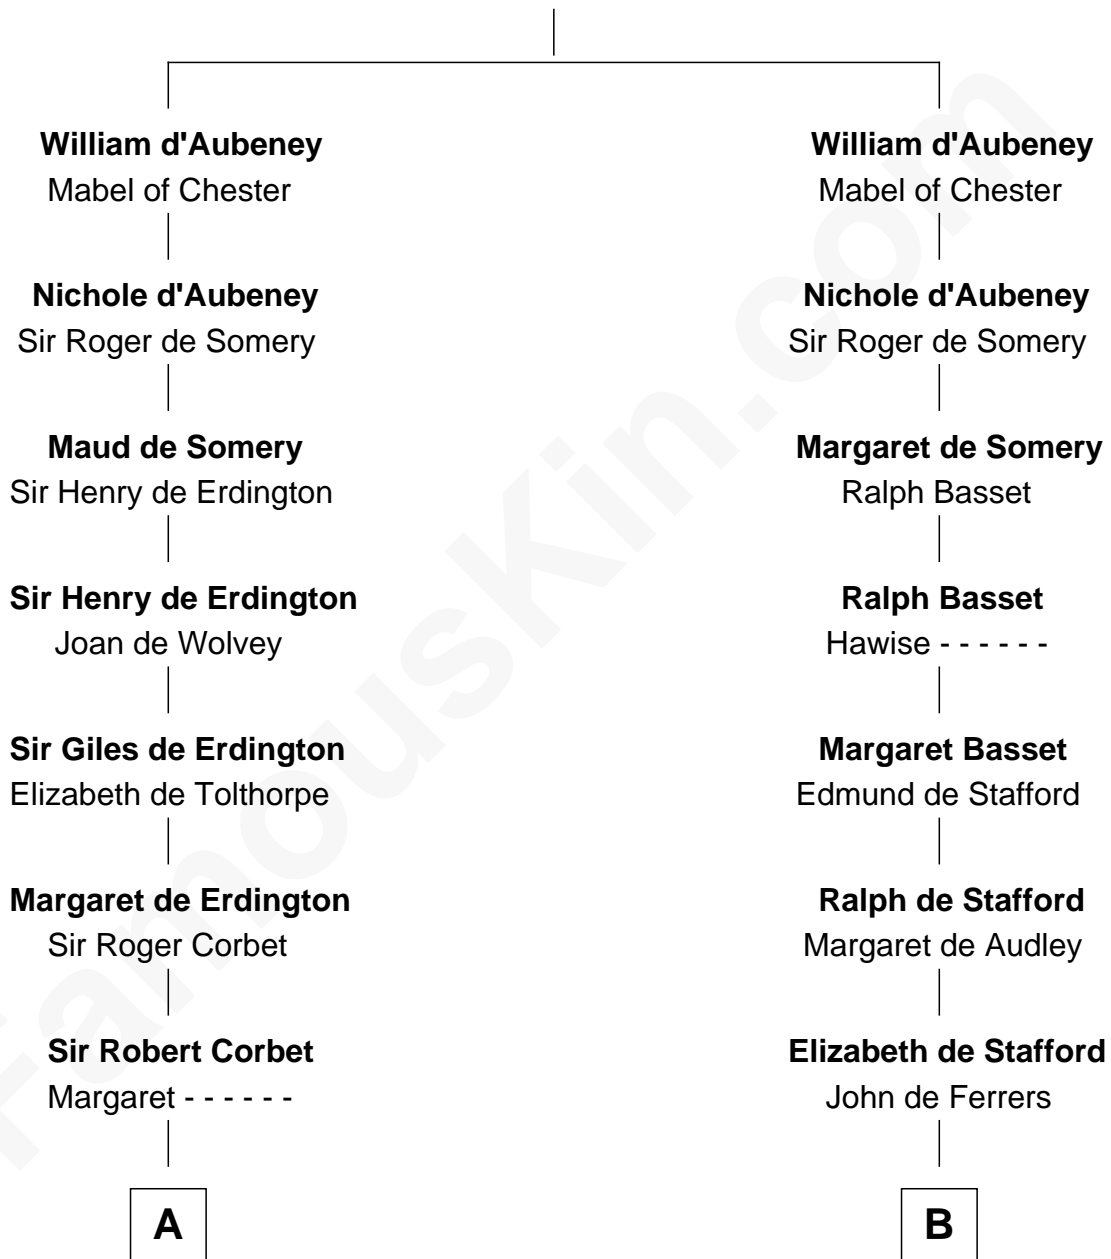

FamousKin.com

Relationship Chart of

Fitzhugh Lee

40th Governor of Virginia

17th cousin 4 times removed of

Jonathan Swift

Author of *Gulliver's Travels*

William d'Aubenev

Maud de St. Hilary

C

Henry Lee
Mary Bland

Col. Henry Lee
Lucy Grymes

Maj. Gen. Henry Lee
Anne Hill Carter

Sydney Smith Lee
Anna Maria Mason

Fitzhugh Lee
40th Governor of Virginia

FamousKin.com