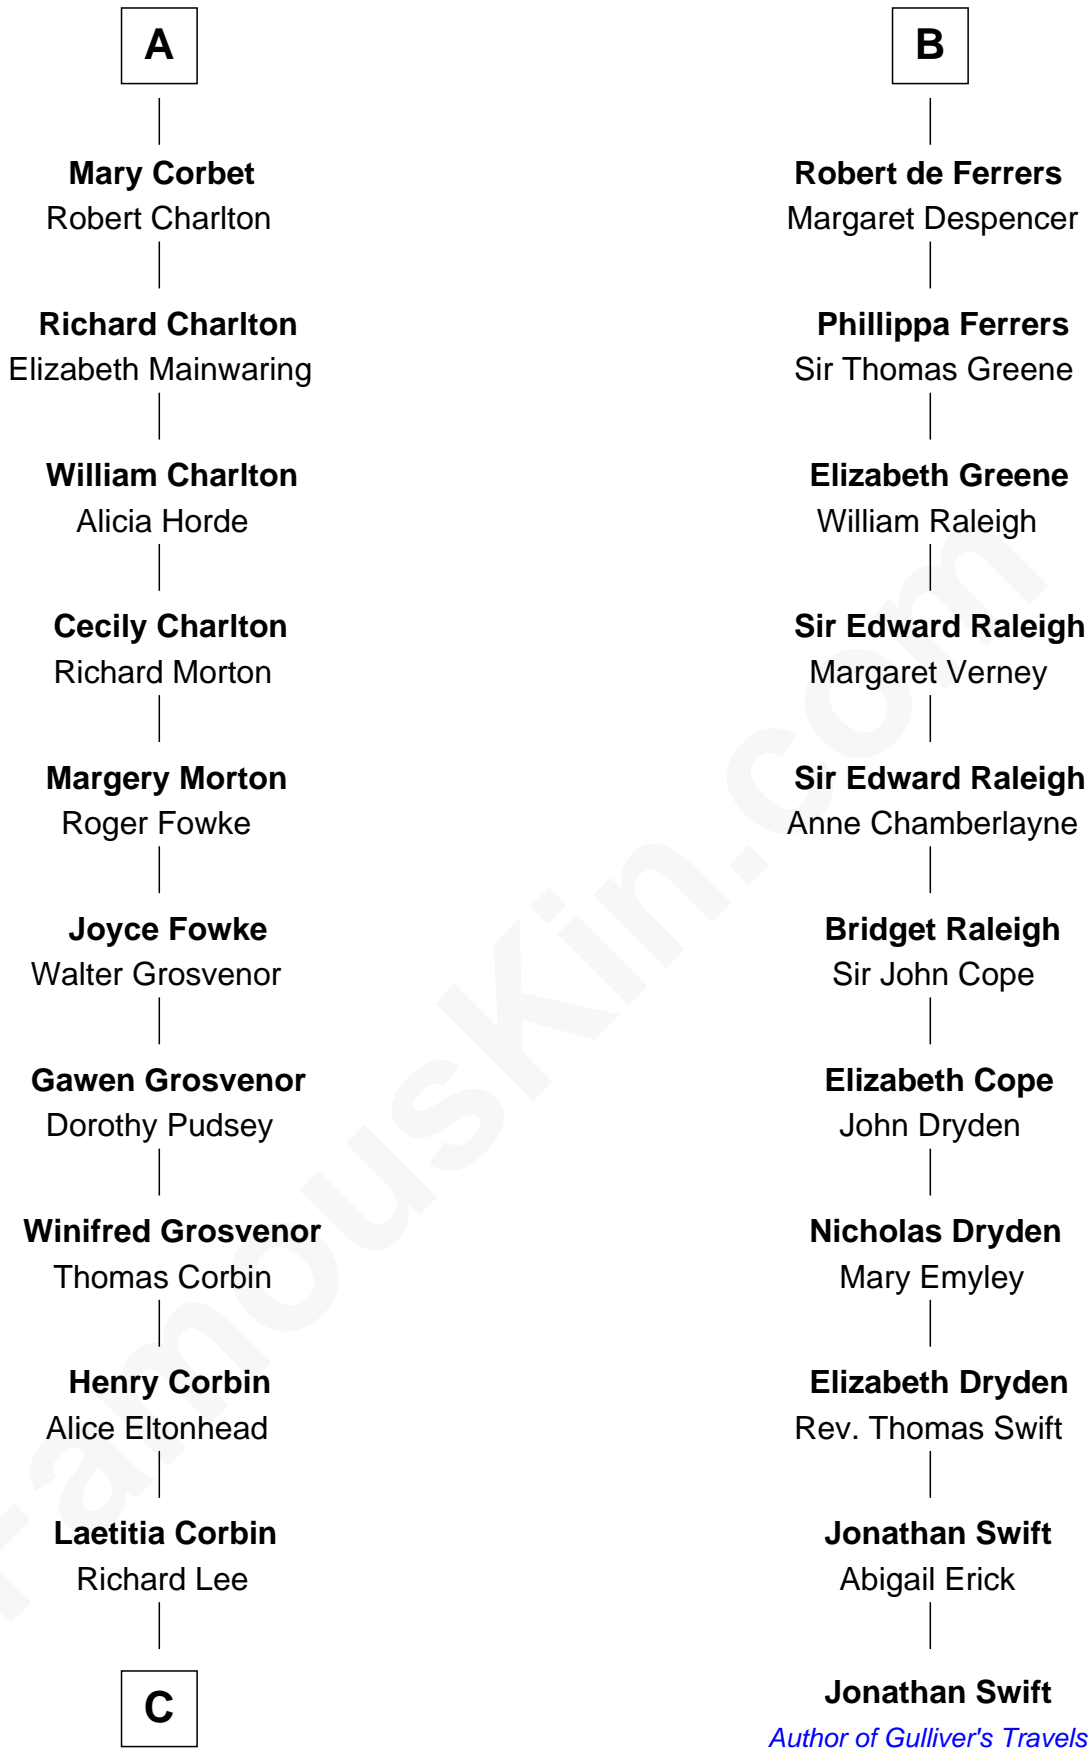

FamousKin.com

Relationship Chart of

Fitzhugh Lee

40th Governor of Virginia

17th cousin 4 times removed of

Jonathan Swift

Author of *Gulliver's Travels*

William d'Aubenev

Maud de St. Hilary

C

Henry Lee
Mary Bland

Col. Henry Lee
Lucy Grymes

Maj. Gen. Henry Lee
Anne Hill Carter

Sydney Smith Lee
Anna Maria Mason

Fitzhugh Lee
40th Governor of Virginia

FamousKin.com