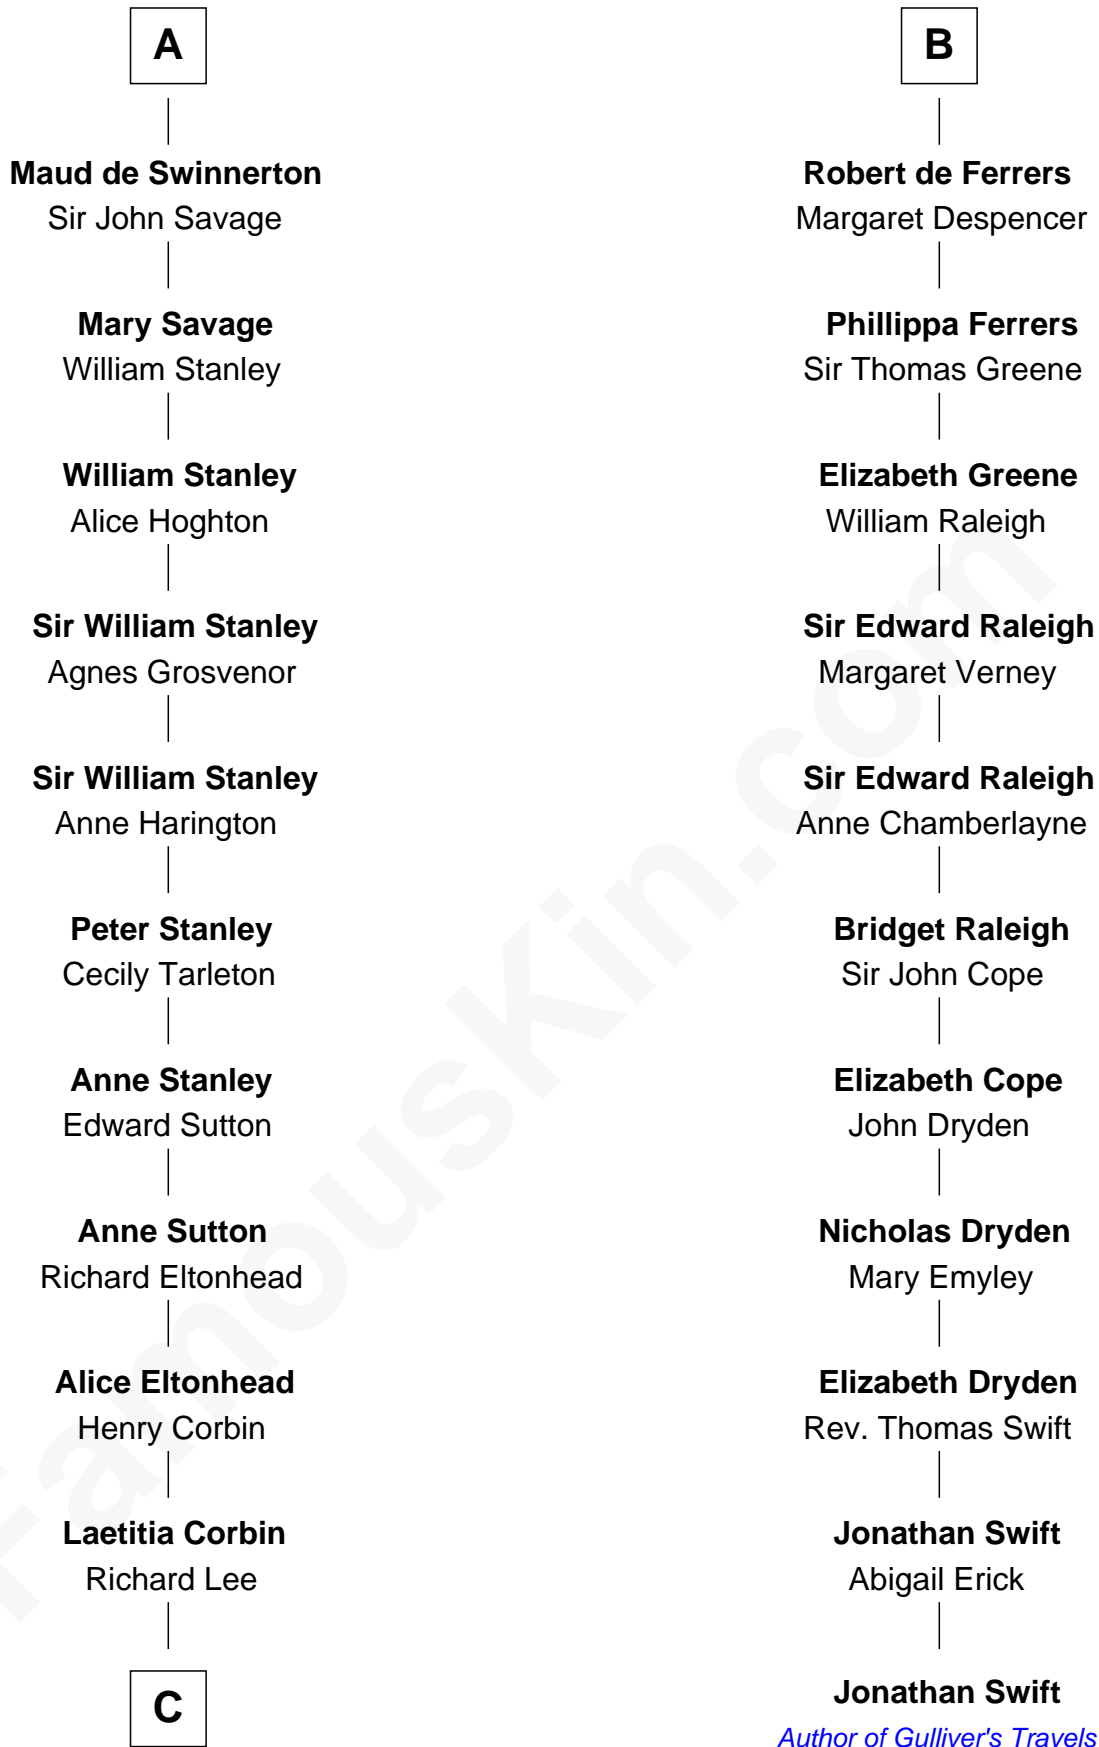

FamousKin.com

Relationship Chart of

Fitzhugh Lee

40th Governor of Virginia

17th cousin 4 times removed of

Jonathan Swift

Author of *Gulliver's Travels*

William FitzPatrick
Eleonore de Vitre

C

Henry Lee
Mary Bland

Col. Henry Lee
Lucy Grymes

Maj. Gen. Henry Lee
Anne Hill Carter

Sydney Smith Lee
Anna Maria Mason

Fitzhugh Lee
40th Governor of Virginia

FamousKin.com