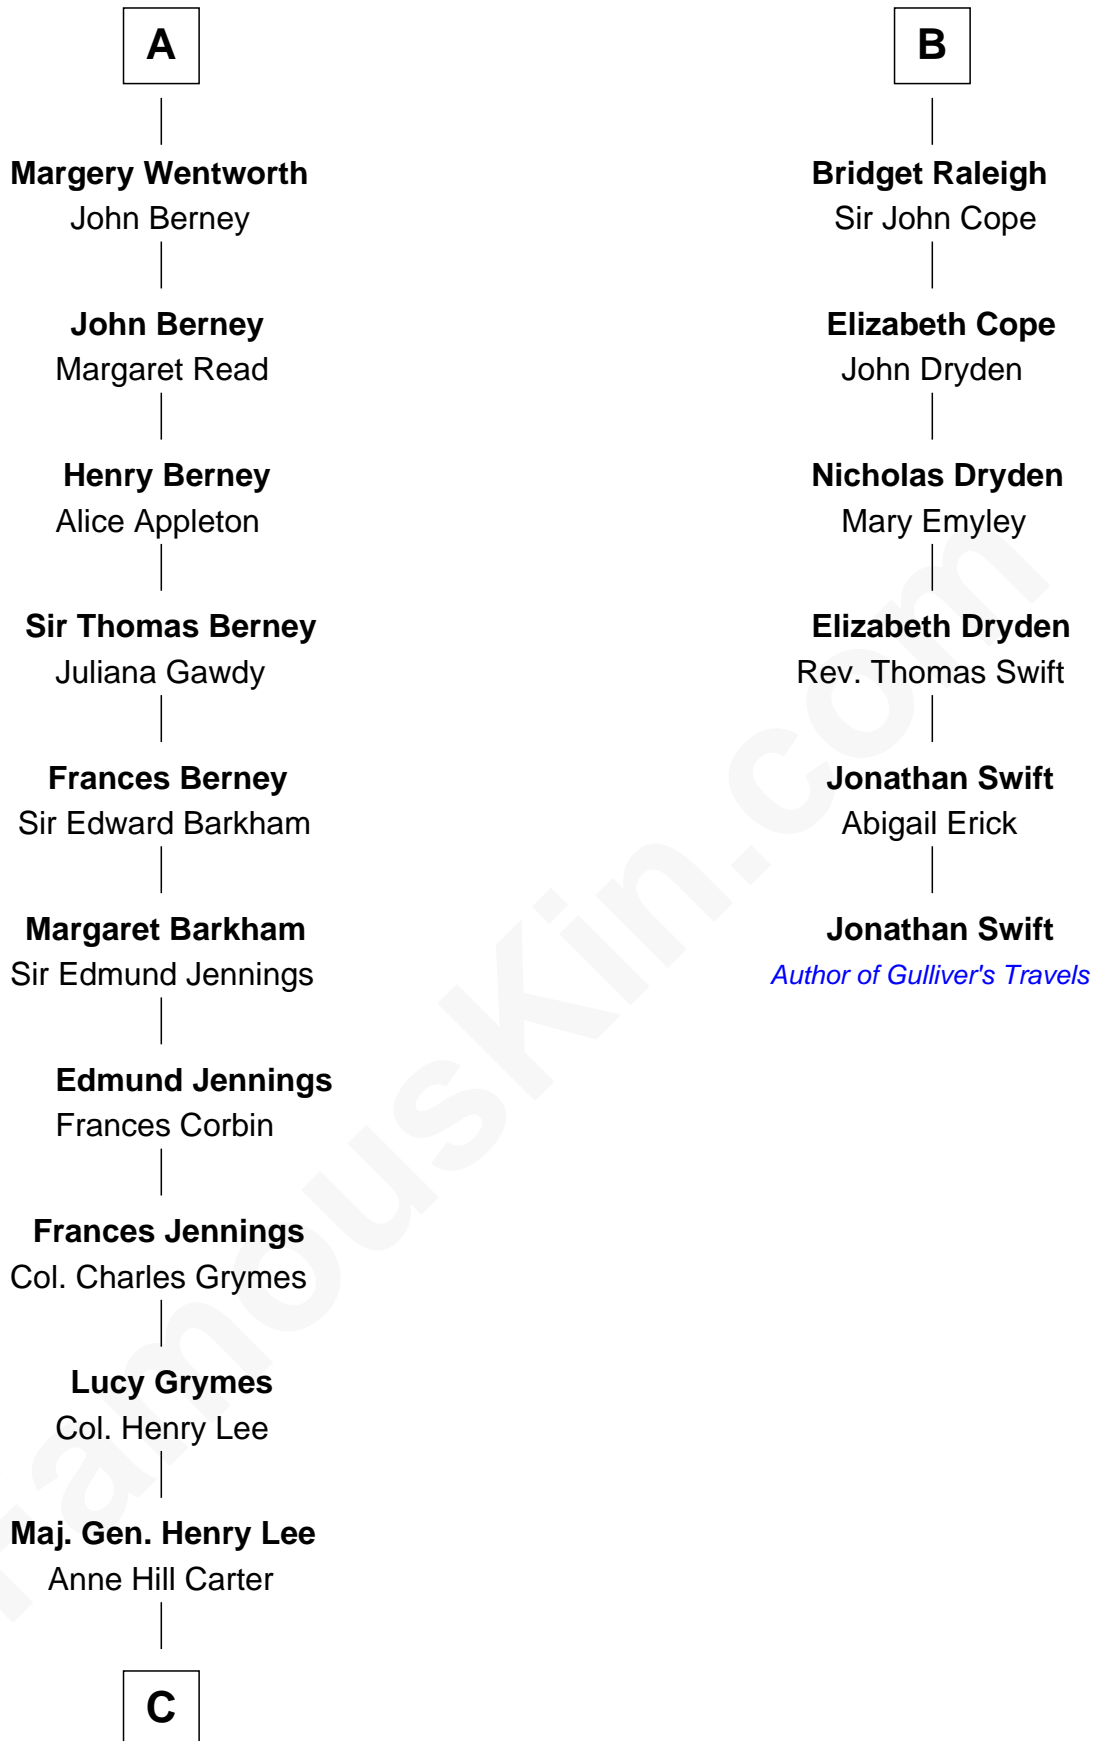

FamousKin.com

Relationship Chart of

Fitzhugh Lee

40th Governor of Virginia

12th cousin 6 times removed of

Jonathan Swift

Author of *Gulliver's Travels*

Hugh le Despencer

Elizabeth Greene

William Raleigh

Sir Edward Raleigh

Margaret Verney

Sir Edward Raleigh

Anne Chamberlayne

B

C

—
Sydney Smith Lee

Anna Maria Mason

—
Fitzhugh Lee

40th Governor of Virginia

FamousKin.com