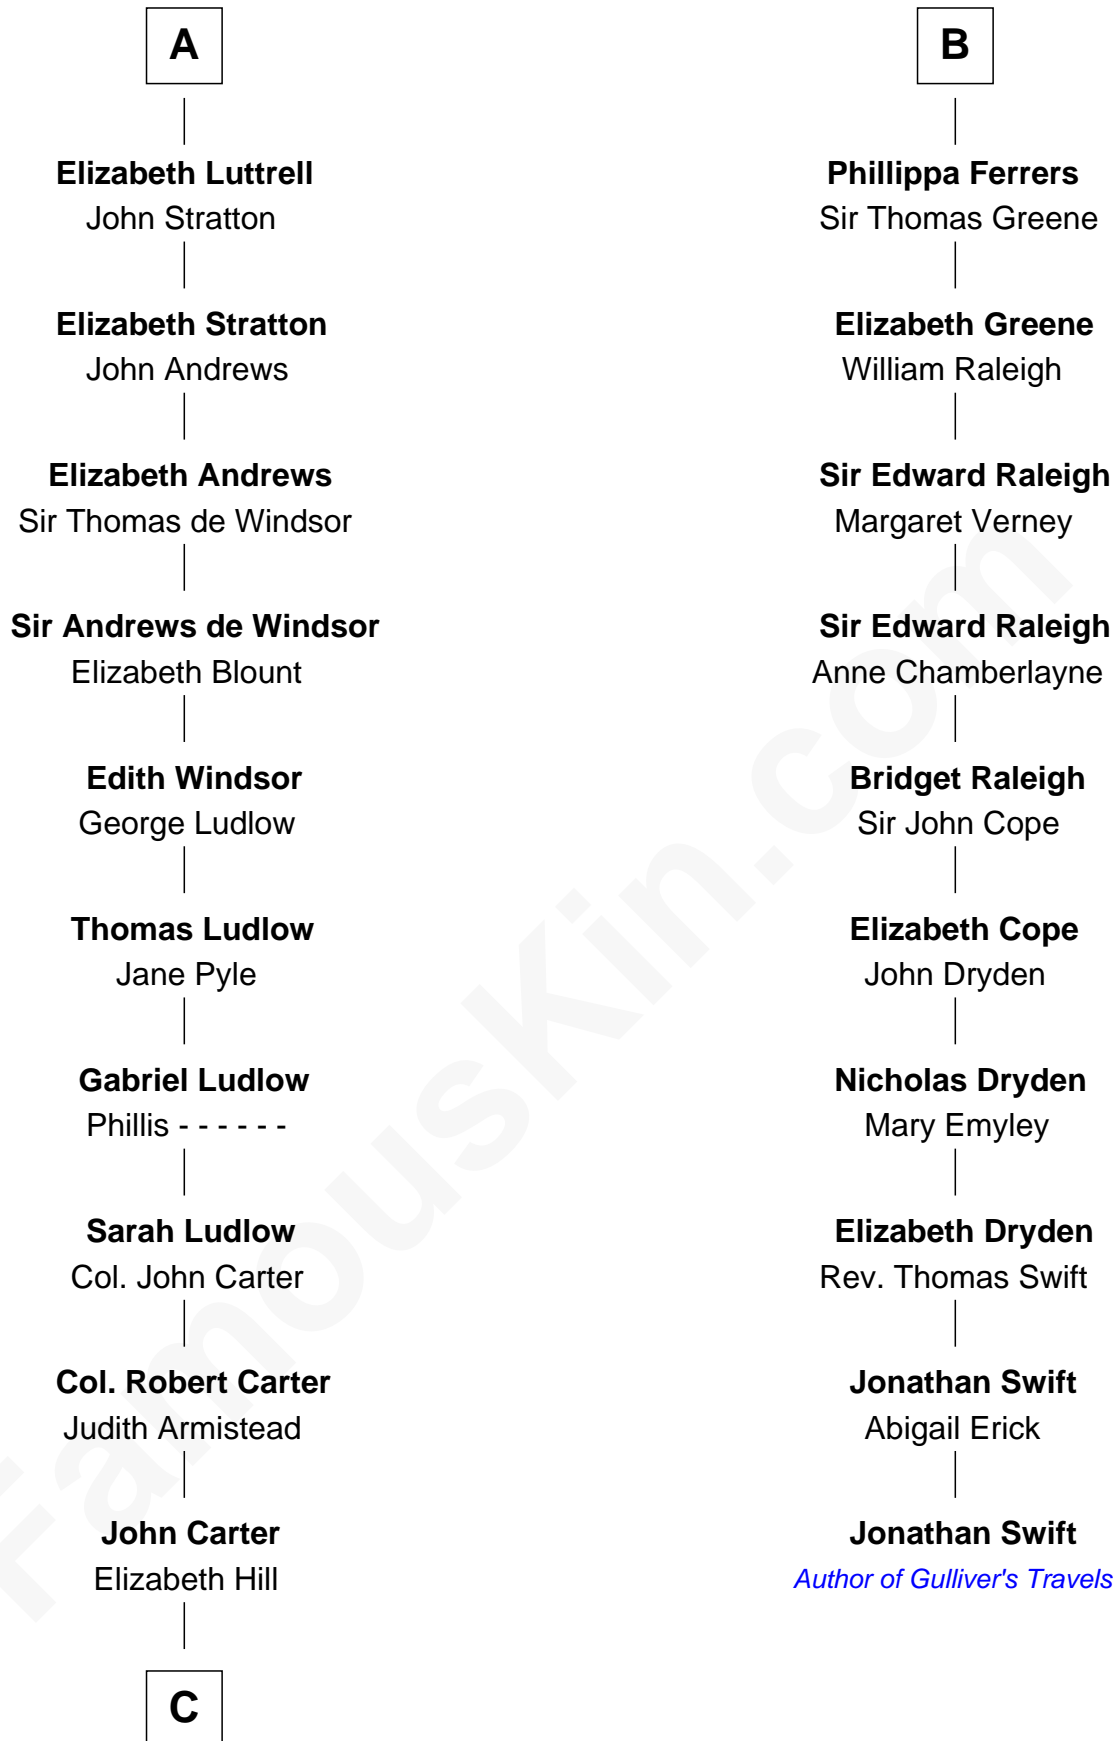

FamousKin.com

Relationship Chart of

Fitzhugh Lee

40th Governor of Virginia

16th cousin 4 times removed of

Jonathan Swift

Author of *Gulliver's Travels*

Thomas le Despencer

C

—
Charles Carter

Anne Butler Moore

—
Anne Hill Carter

Maj. Gen. Henry Lee

—
Sydney Smith Lee

Anna Maria Mason

—
Fitzhugh Lee