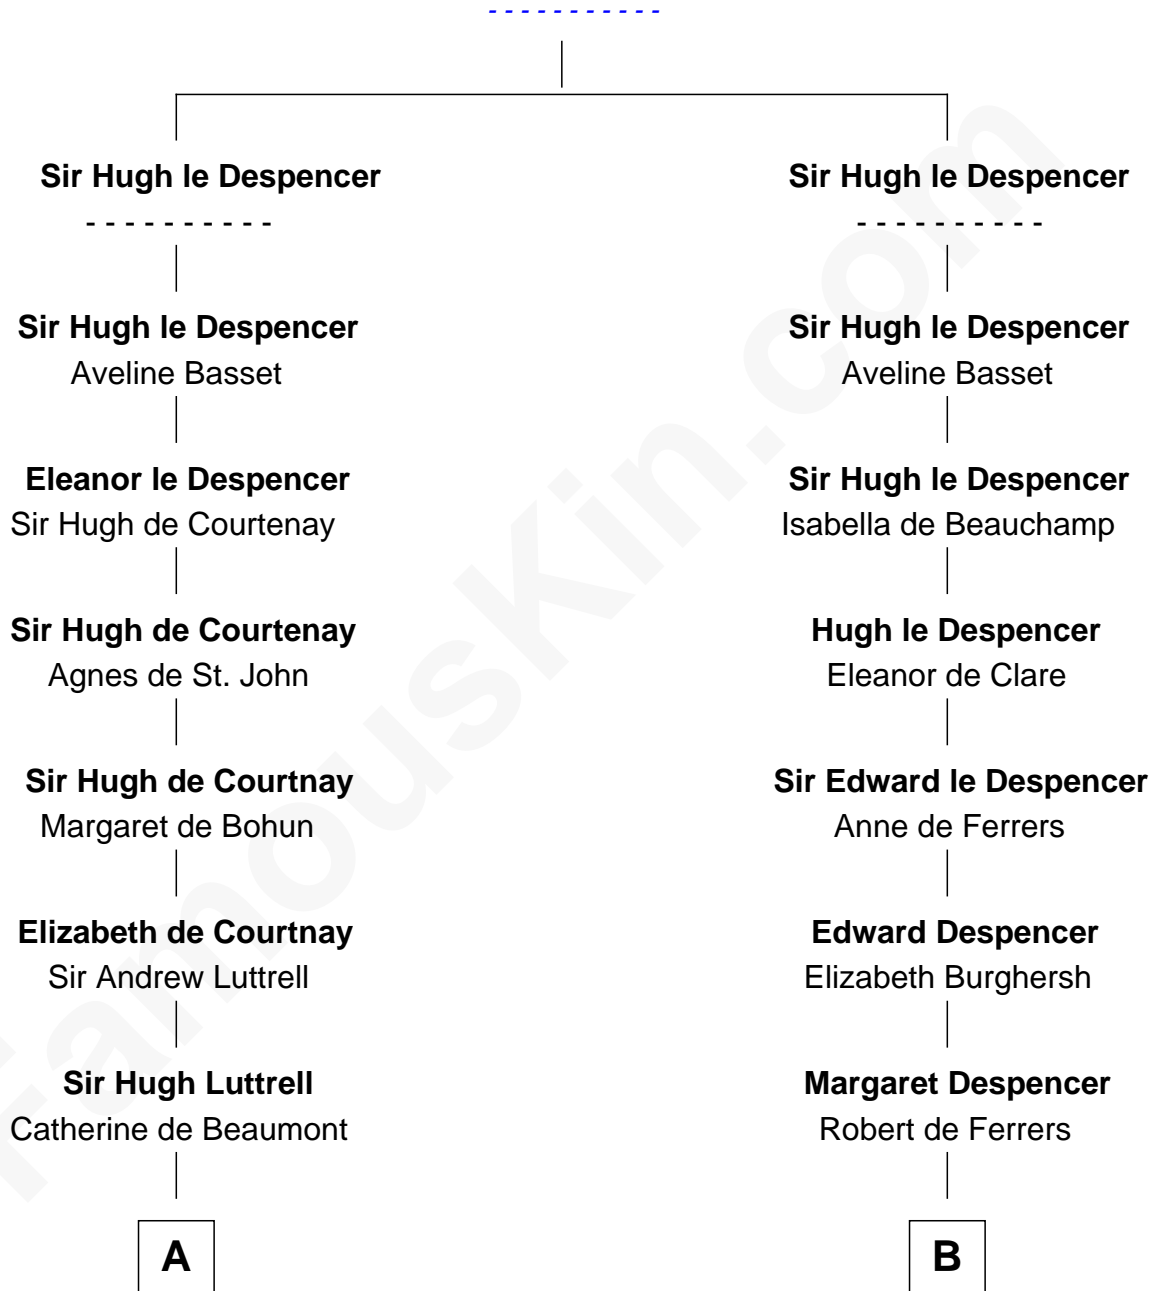

FamousKin.com

Relationship Chart of

Fitzhugh Lee

40th Governor of Virginia

16th cousin 4 times removed of

Jonathan Swift

Author of *Gulliver's Travels*

Thomas le Despencer

C

—
Charles Carter

Anne Butler Moore

—
Anne Hill Carter

Maj. Gen. Henry Lee

—
Sydney Smith Lee

Anna Maria Mason

—
Fitzhugh Lee

40th Governor of Virginia

FamousKin.com