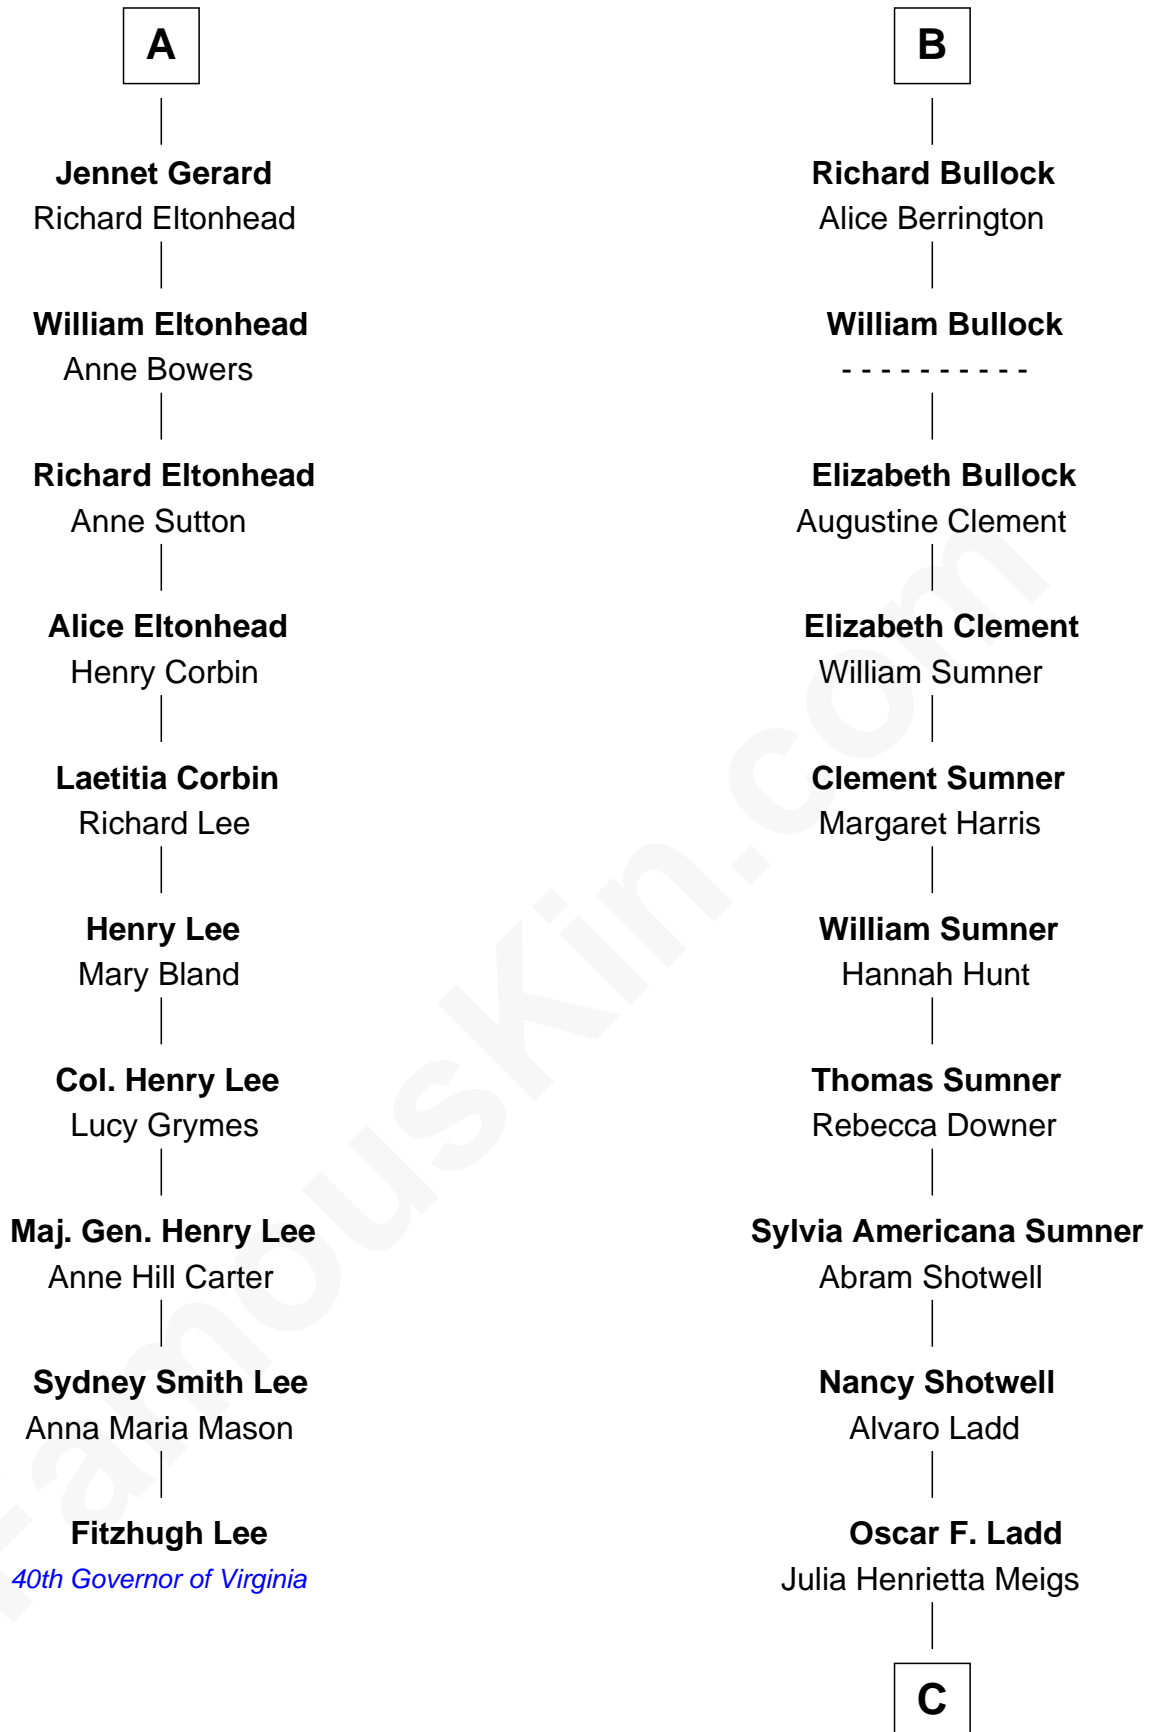

### Fitzhugh Lee

40th Governor of Virginia

16th cousin 2 times removed of

**Alan Ladd**

Movie Actor

**Bartholomew de Badlesmere**

Margaret de Clare

**Elizabeth de Badlesmere**

Sir John Savage

**Dulcia Savage**

Sir Henry Bold

**Maud Bold**

Thomas Gerard

**A**

**Maud de Badlesmere**

John de Vere

**Aubrey de Vere**

Alice FitzWalter

**Sir Richard de Vere**

Alice Sergeaux

**Sir John de Vere**

Elizabeth Howard

**Joan de Vere**

Sir William Norreys

**Margaret Norreys**

Gilbert Bullock

**Thomas Bullock**

Alice Kingsmill

**B**

**C**

Alan Harwood Ladd

Selina Raleigh