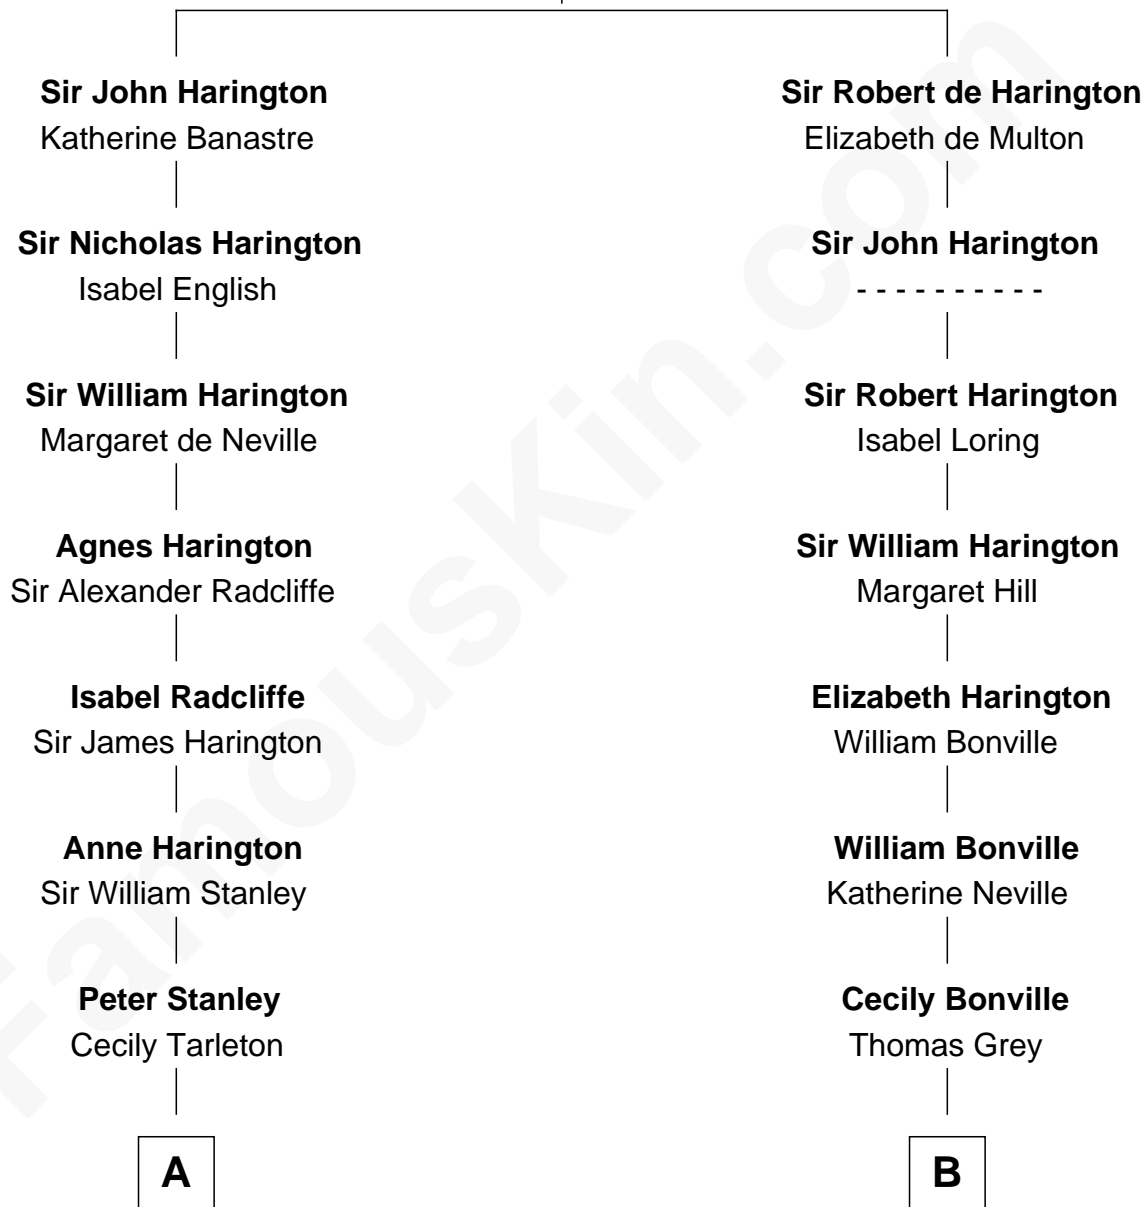

Alan Ladd

Movie Actor

Sir John de Harington

Joan - - - - -