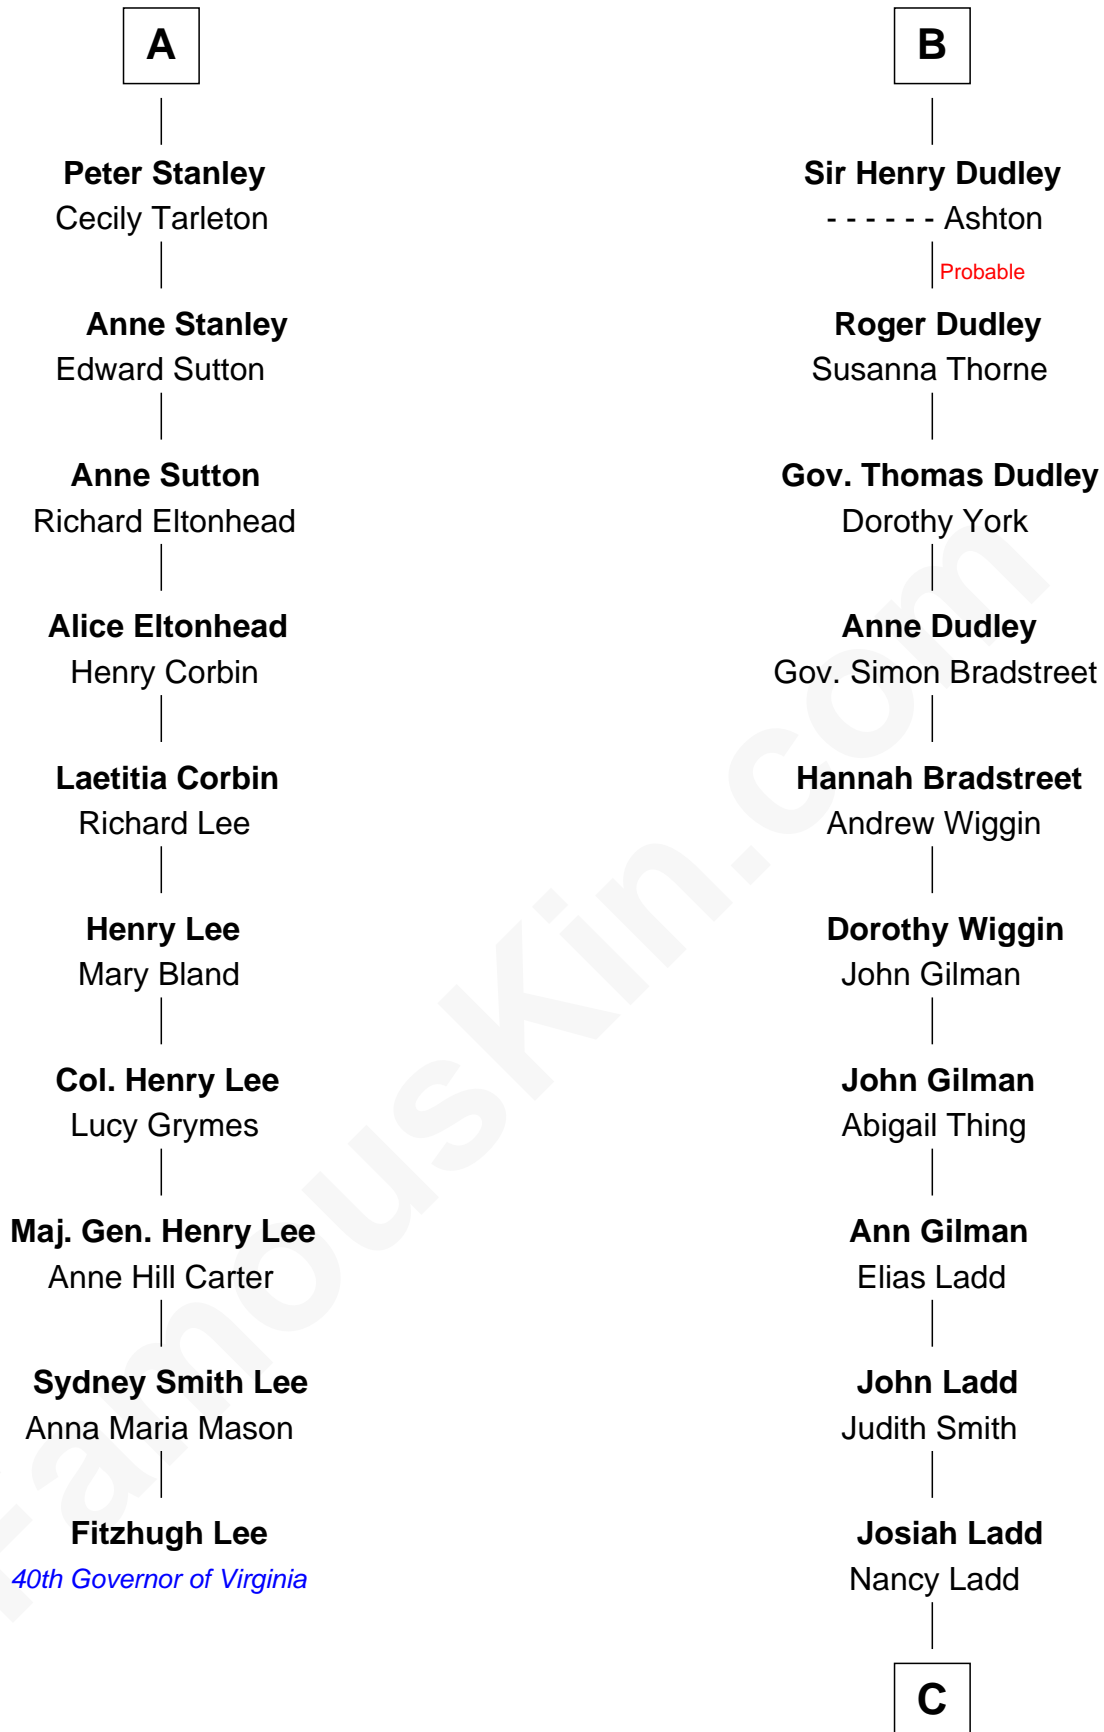

FamousKin.com

Relationship Chart of

Fitzhugh Lee

40th Governor of Virginia

16th cousin 4 times removed of

Alan Ladd

Movie Actor

C

—
Alvaro Ladd
Nancy Shotwell

—
Oscar F. Ladd
Julia Henrietta Meigs

—
Alan Harwood Ladd
Selina Raleigh

—
Alan Ladd
Movie Actor

FamousKin.com