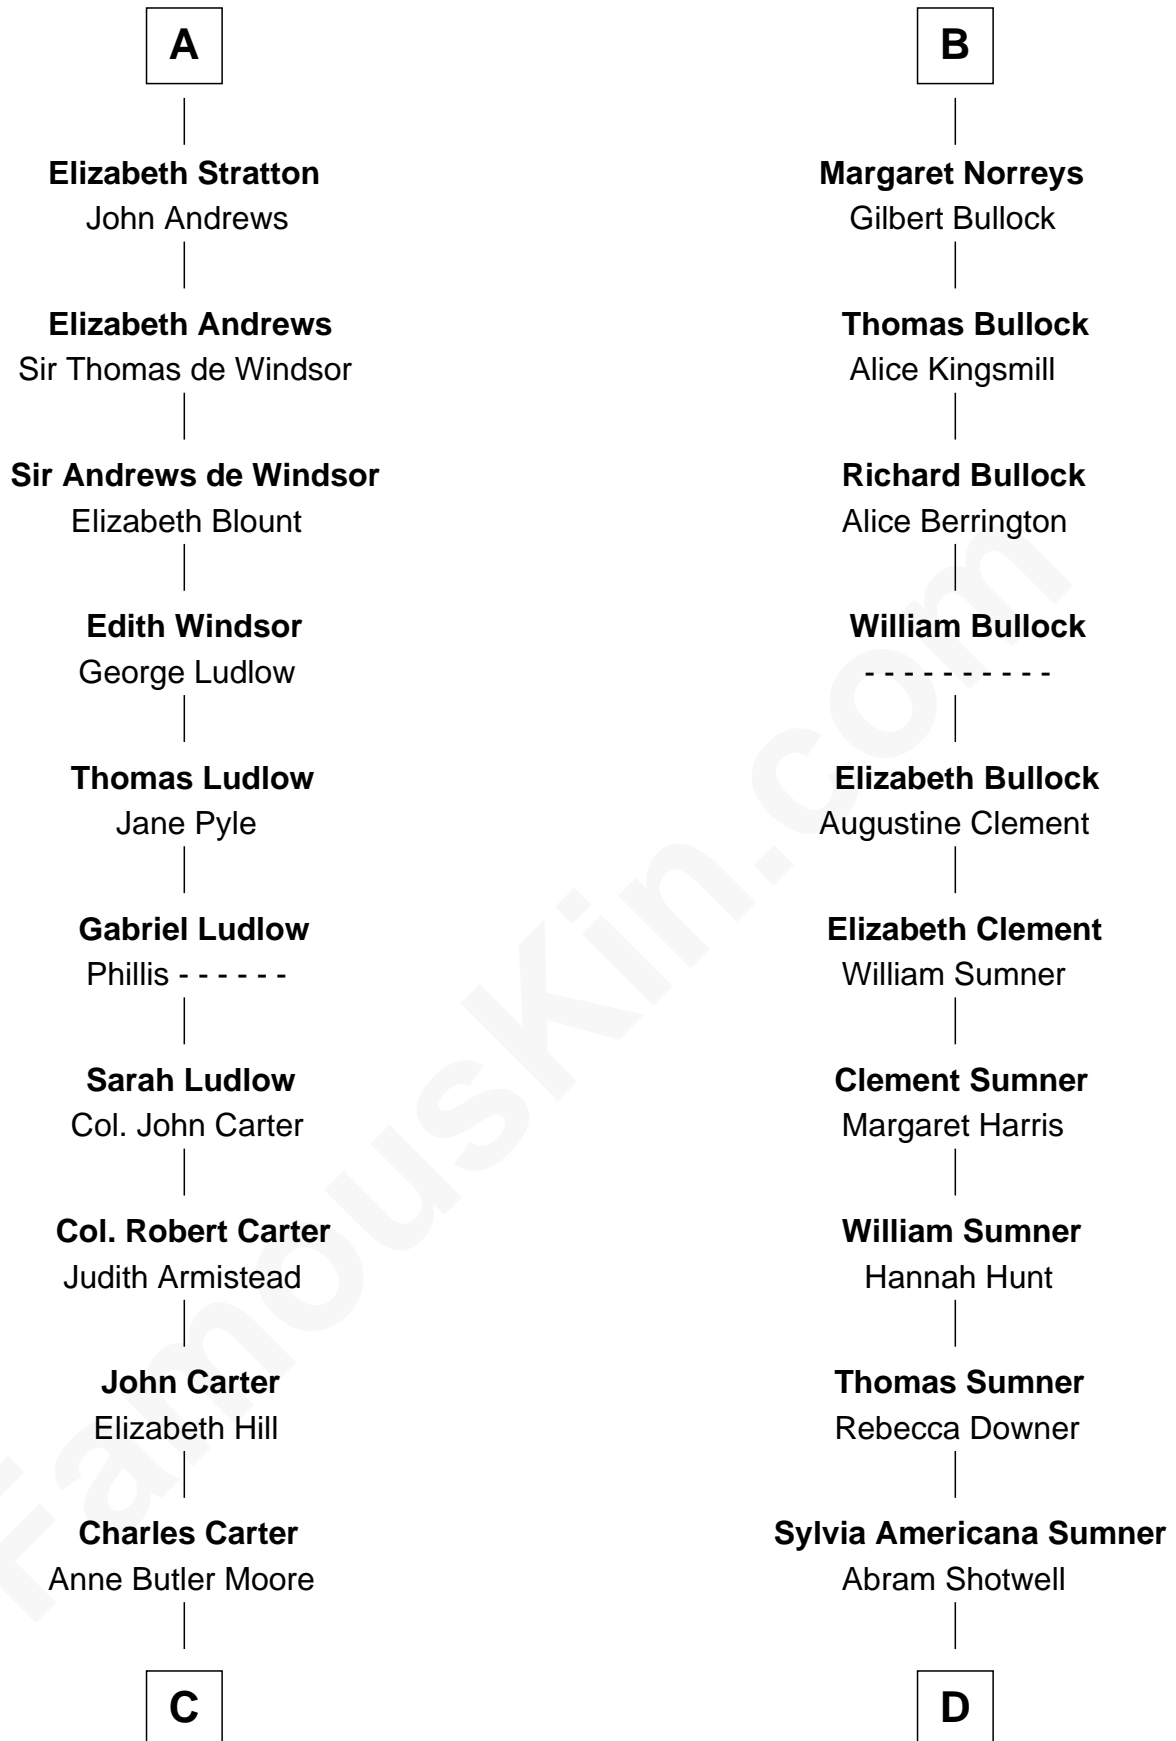

FamousKin.com

Relationship Chart of

Fitzhugh Lee

40th Governor of Virginia

19th cousin 1 time removed of

Alan Ladd

Movie Actor

Hugh de Vere
Hawise de Quincy

FamousKin.com