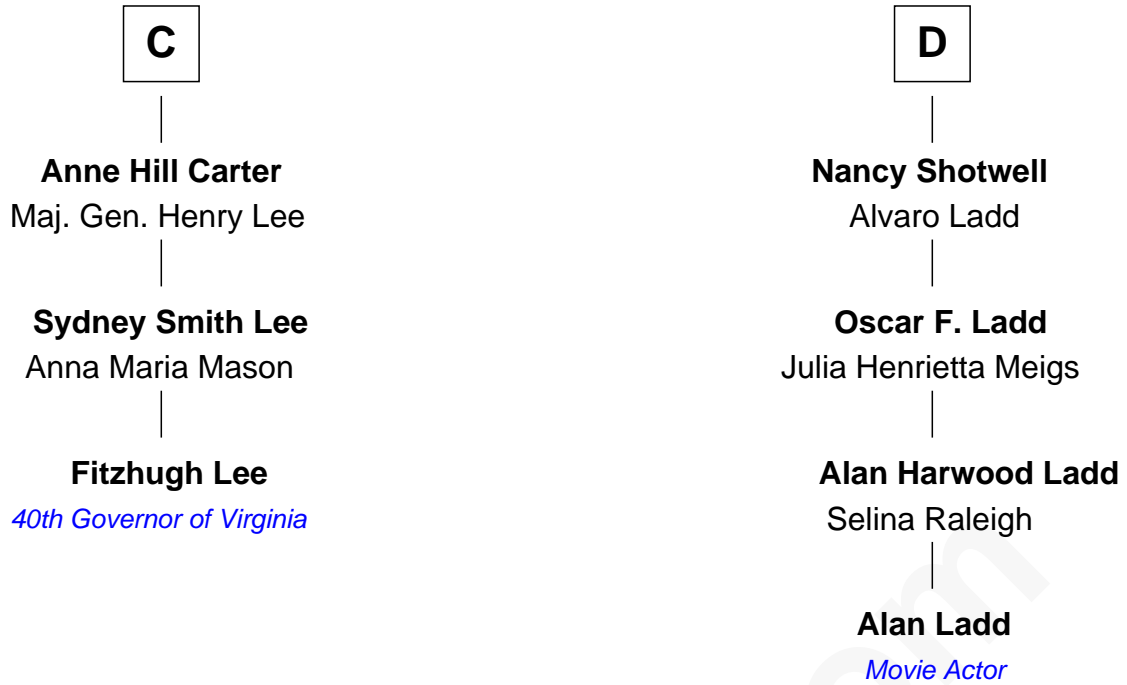

FamousKin.com

Relationship Chart of

Fitzhugh Lee

40th Governor of Virginia

19th cousin 1 time removed of

Alan Ladd

Movie Actor

Hugh de Vere
Hawise de Quincy

FamousKin.com