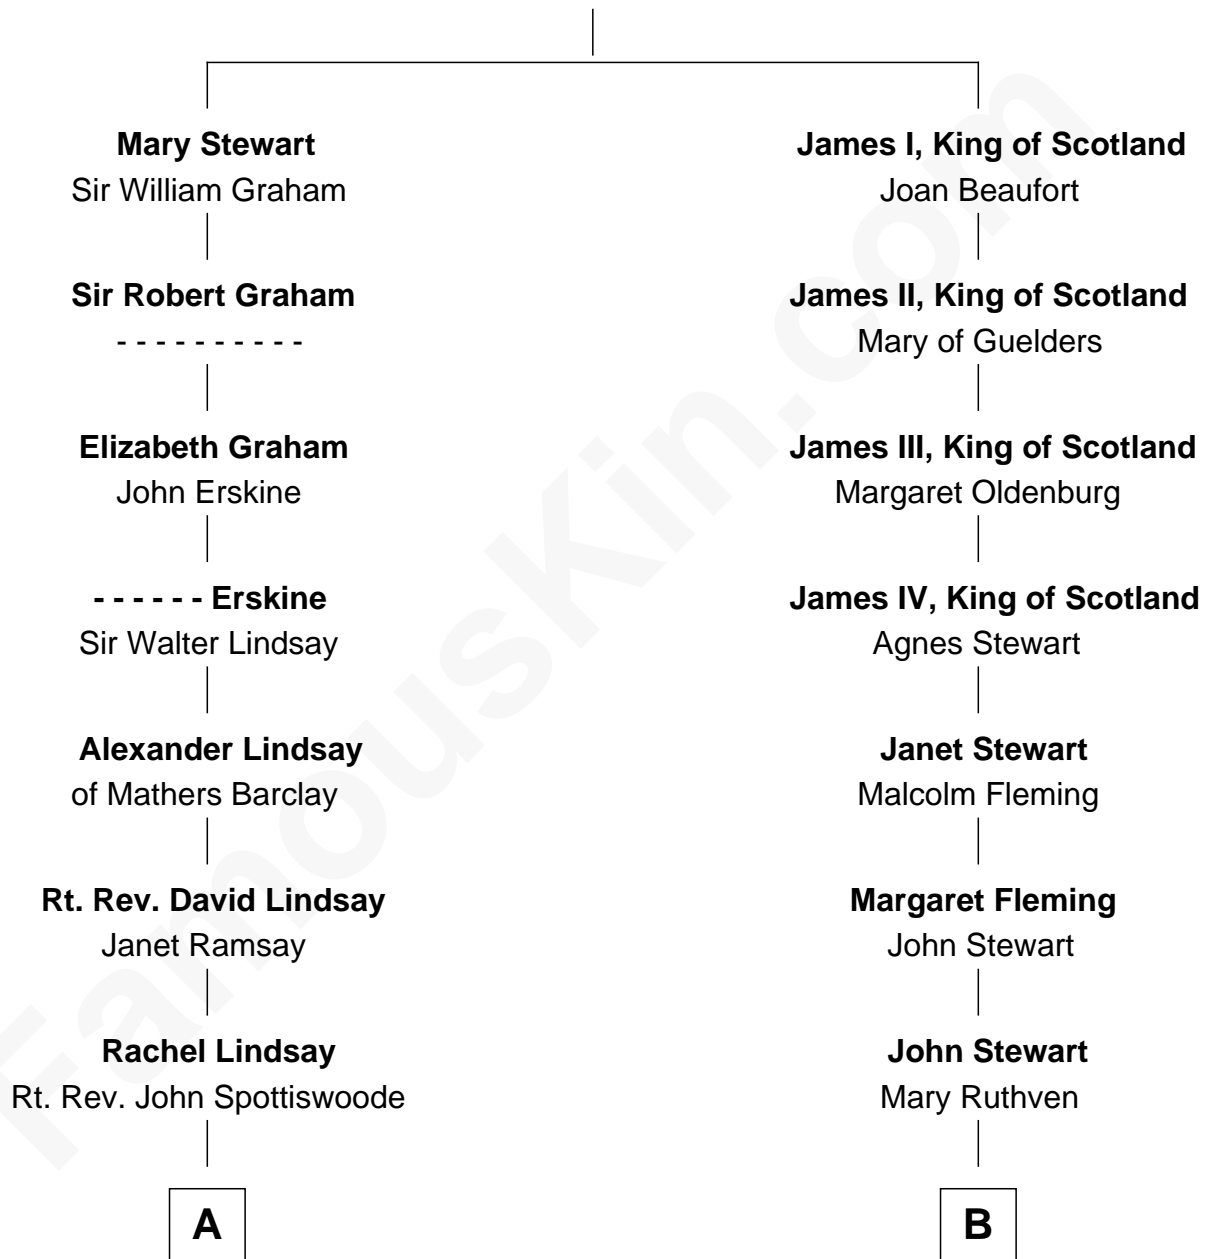

FamousKin.com

Relationship Chart of

Fitzhugh Lee

40th Governor of Virginia

14th cousin 5 times removed of

Hugh Grant
Movie Actor

Robert III, King of Scotland
Anabella Drummond

C

—
Margaret Isobel Randolph

John Cassilis MacLean

—
Fynvola Susan MacLean

James Murray Grant

—
Hugh Grant

Movie Actor

FamousKin.com