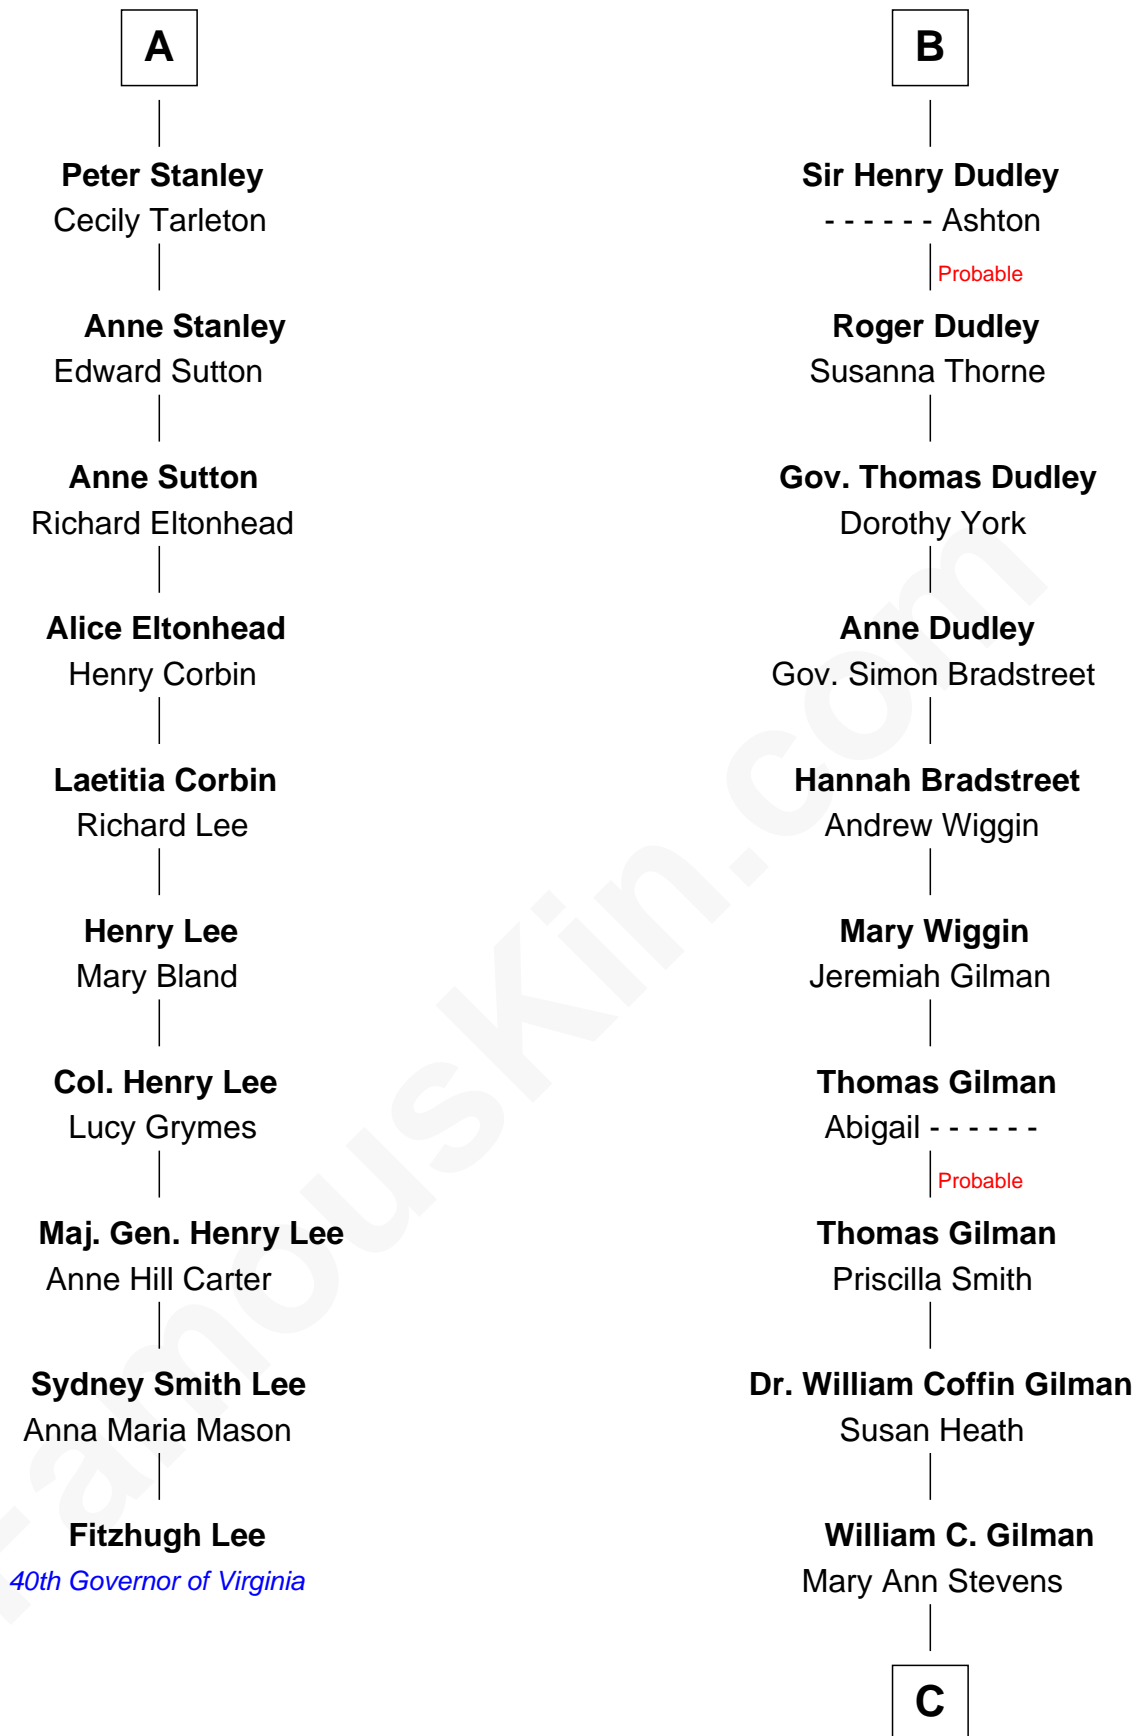

FamousKin.com

Relationship Chart of

Fitzhugh Lee

40th Governor of Virginia

16th cousin 4 times removed of

George Hamilton

TV and Movie Actor

C

George C. Gilman
Elizabeth Melissa Lane

Lillian C. Gilman
Harry Fuller Hamilton

George William Hamilton
Anne Lucille Stevens

George Hamilton
TV and Movie Actor